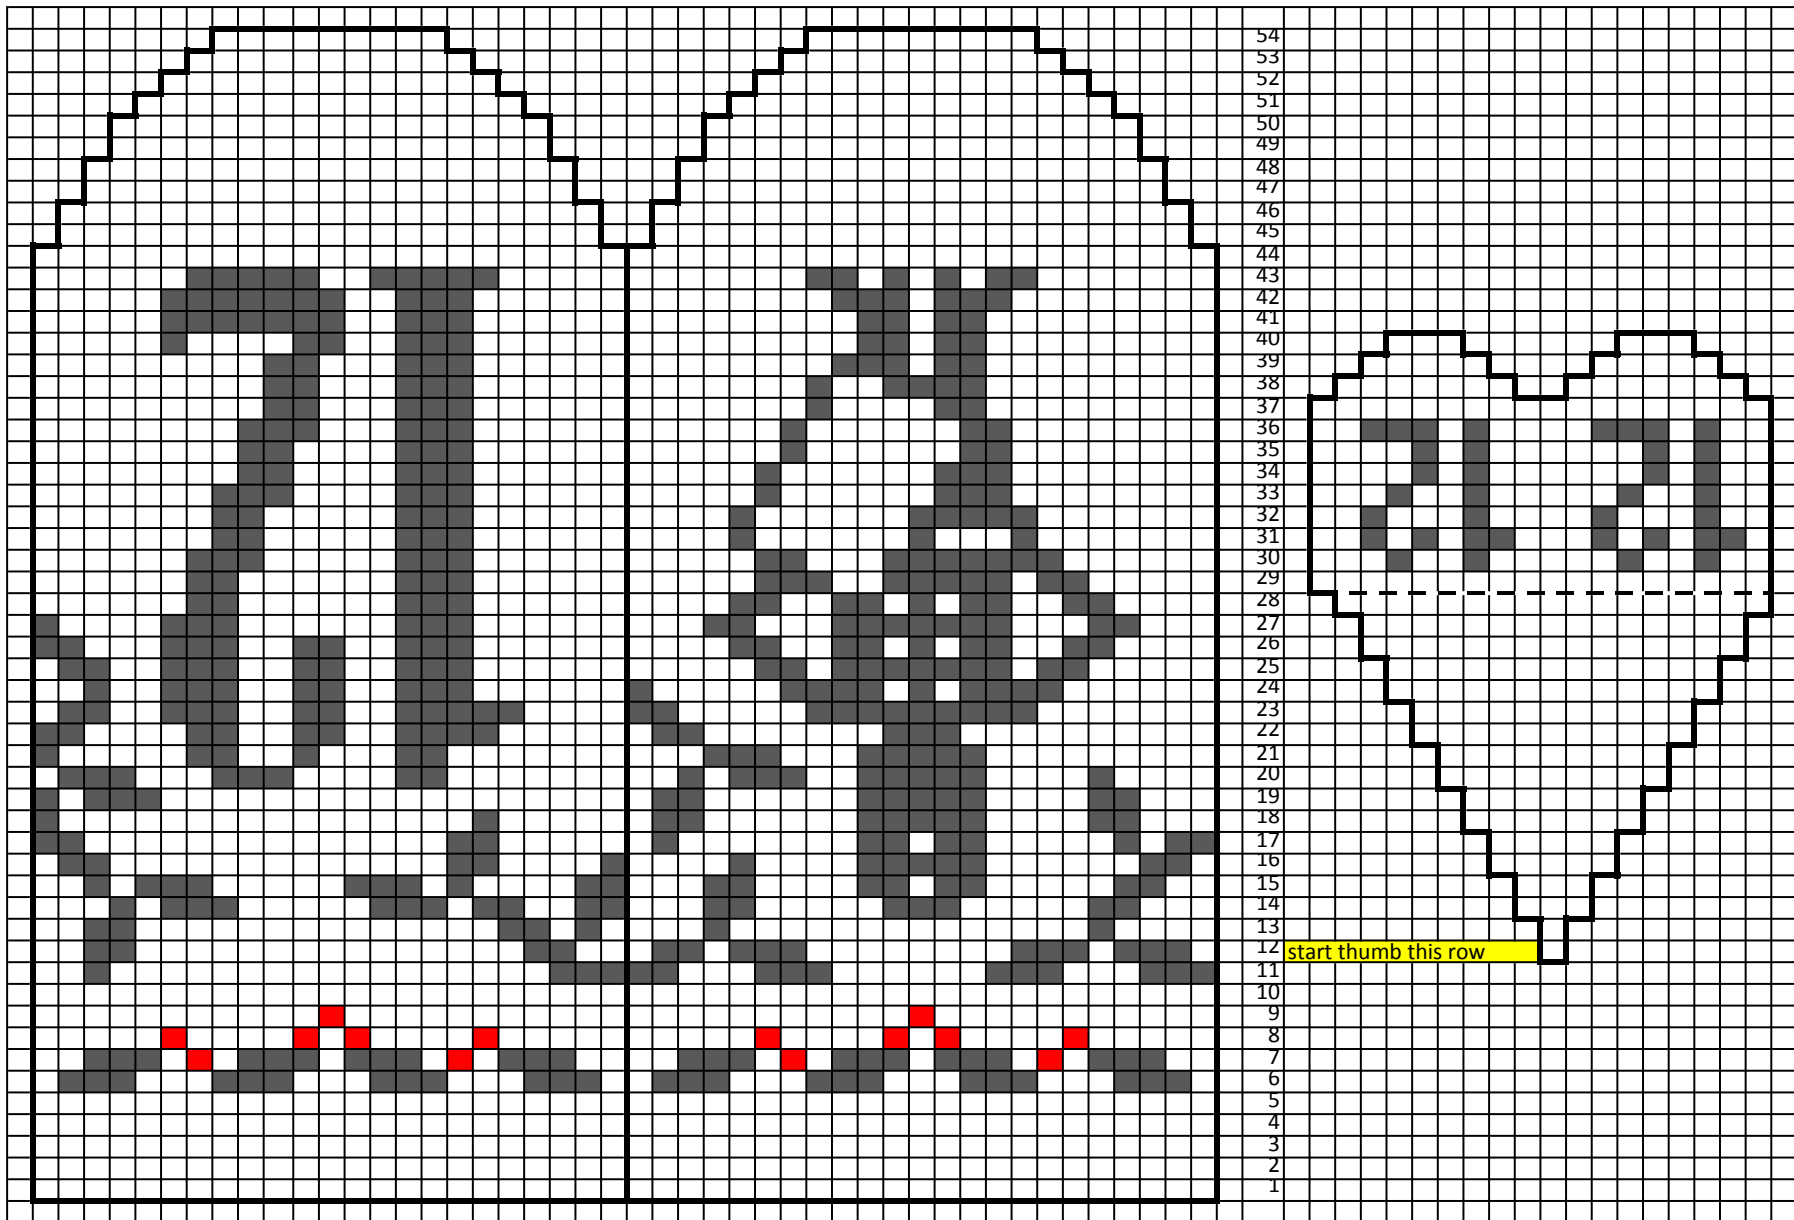

12 Days of Christmas Garland - Mitten 12 by Kathy Lewinski

yarn amounts: 6.5g/30yds grey, 2g/10yds black, scrap red

Copyright 2016 Kathy Lewinski JustCraftyEnough.com

Do not duplicate for distribution, post pdf for download, sell or teach without permission

12 Days of Christmas Garland - Mitten 12 by Kathy Lewinski

Copyright 2016 Kathy Lewinski JustCraftyEnough.com

Do not duplicate for distribution, post pdf for download, sell or teach without permission

12 Days of Christmas Garland - Mitten 12 by Kathy Lewinski