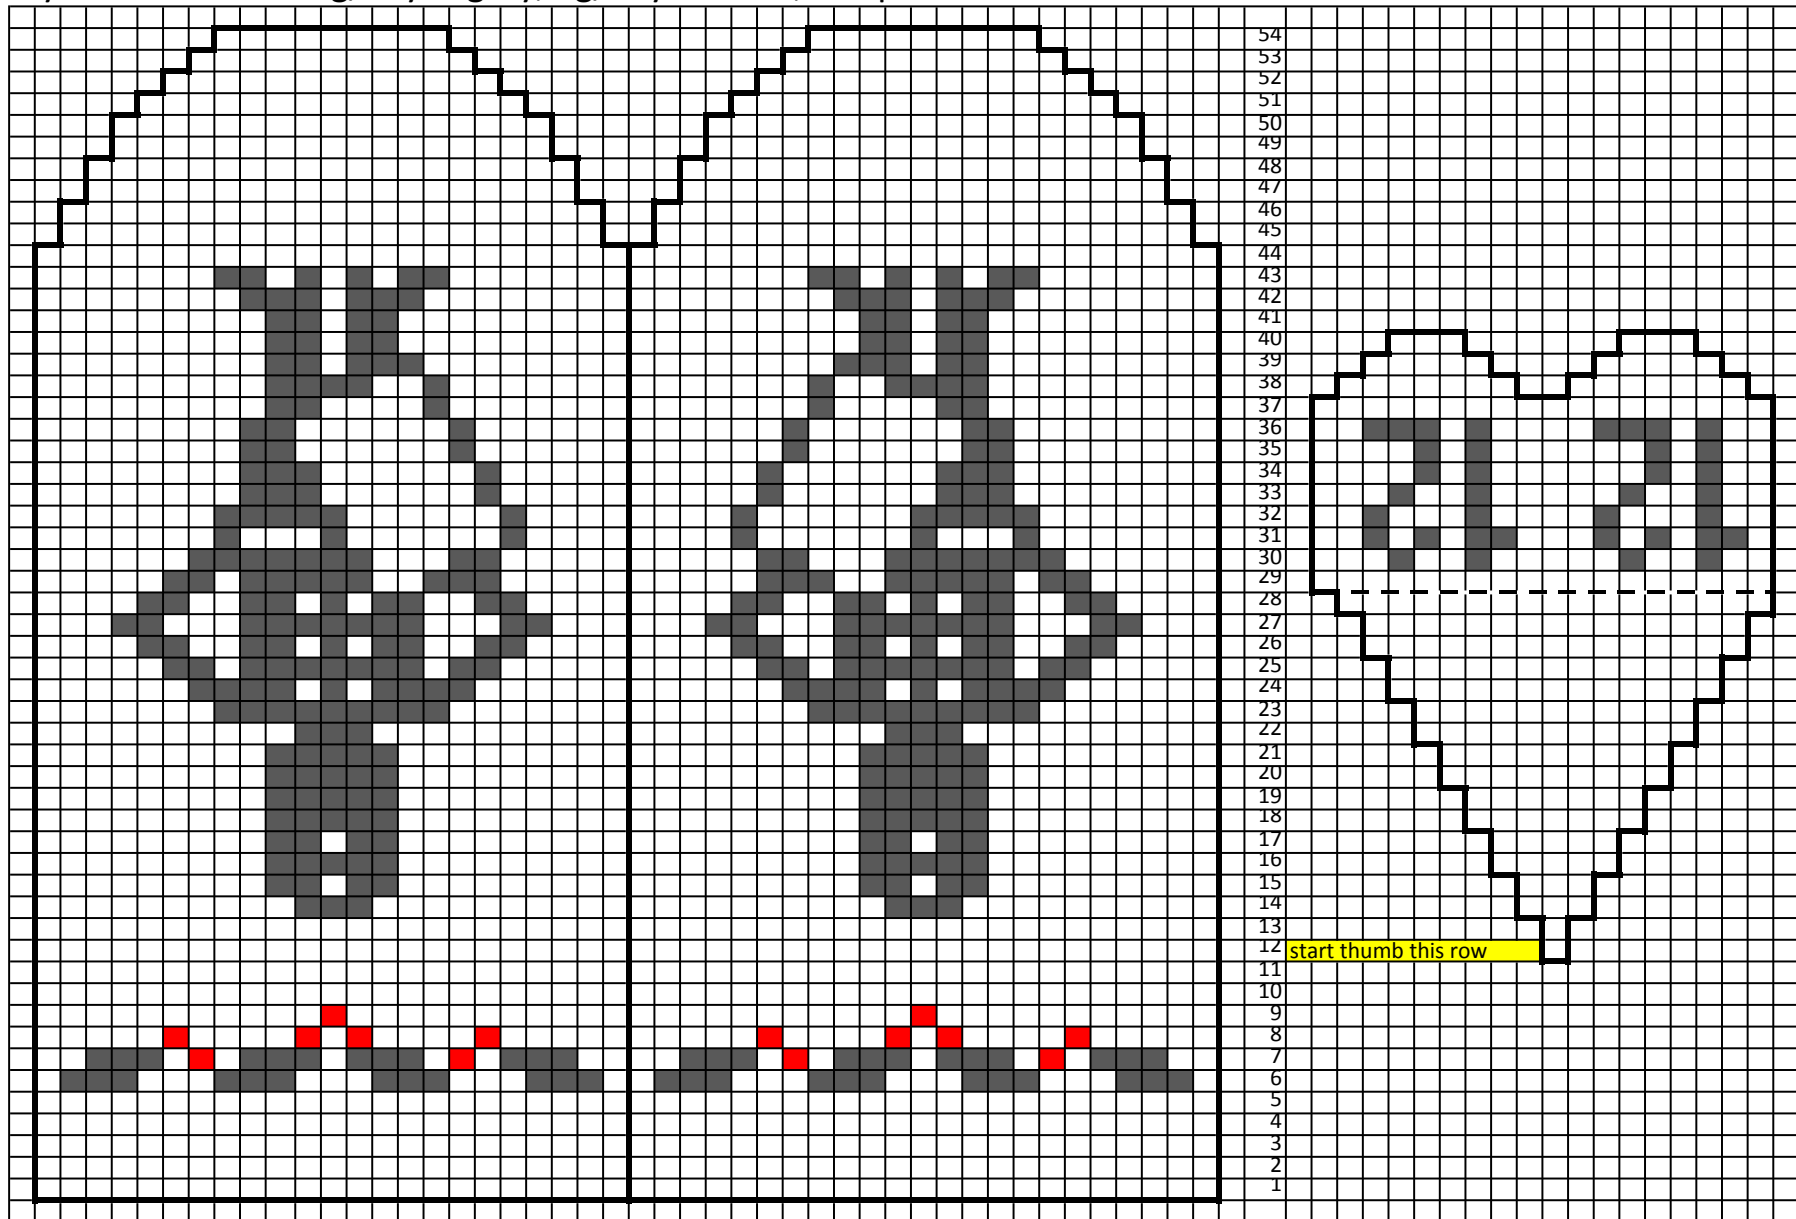

12 Days of Christmas Garland - Mitten 12 by Kathy Lewinski

yarn amounts: 6.5g/30yds grey, 2g/10yds black, scrap red

Copyright 2016 Kathy Lewinski JustCraftyEnough.com

Do not duplicate for distribution, post pdf for download, sell or teach without permission

12 Days of Christmas Garland - Mitten 12 by Kathy Lewinski

Copyright 2016 Kathy Lewinski JustCraftyEnough.com

Do not duplicate for distribution, post pdf for download, sell or teach without permission

12 Days of Christmas Garland - Mitten 12 by Kathy Lewinski