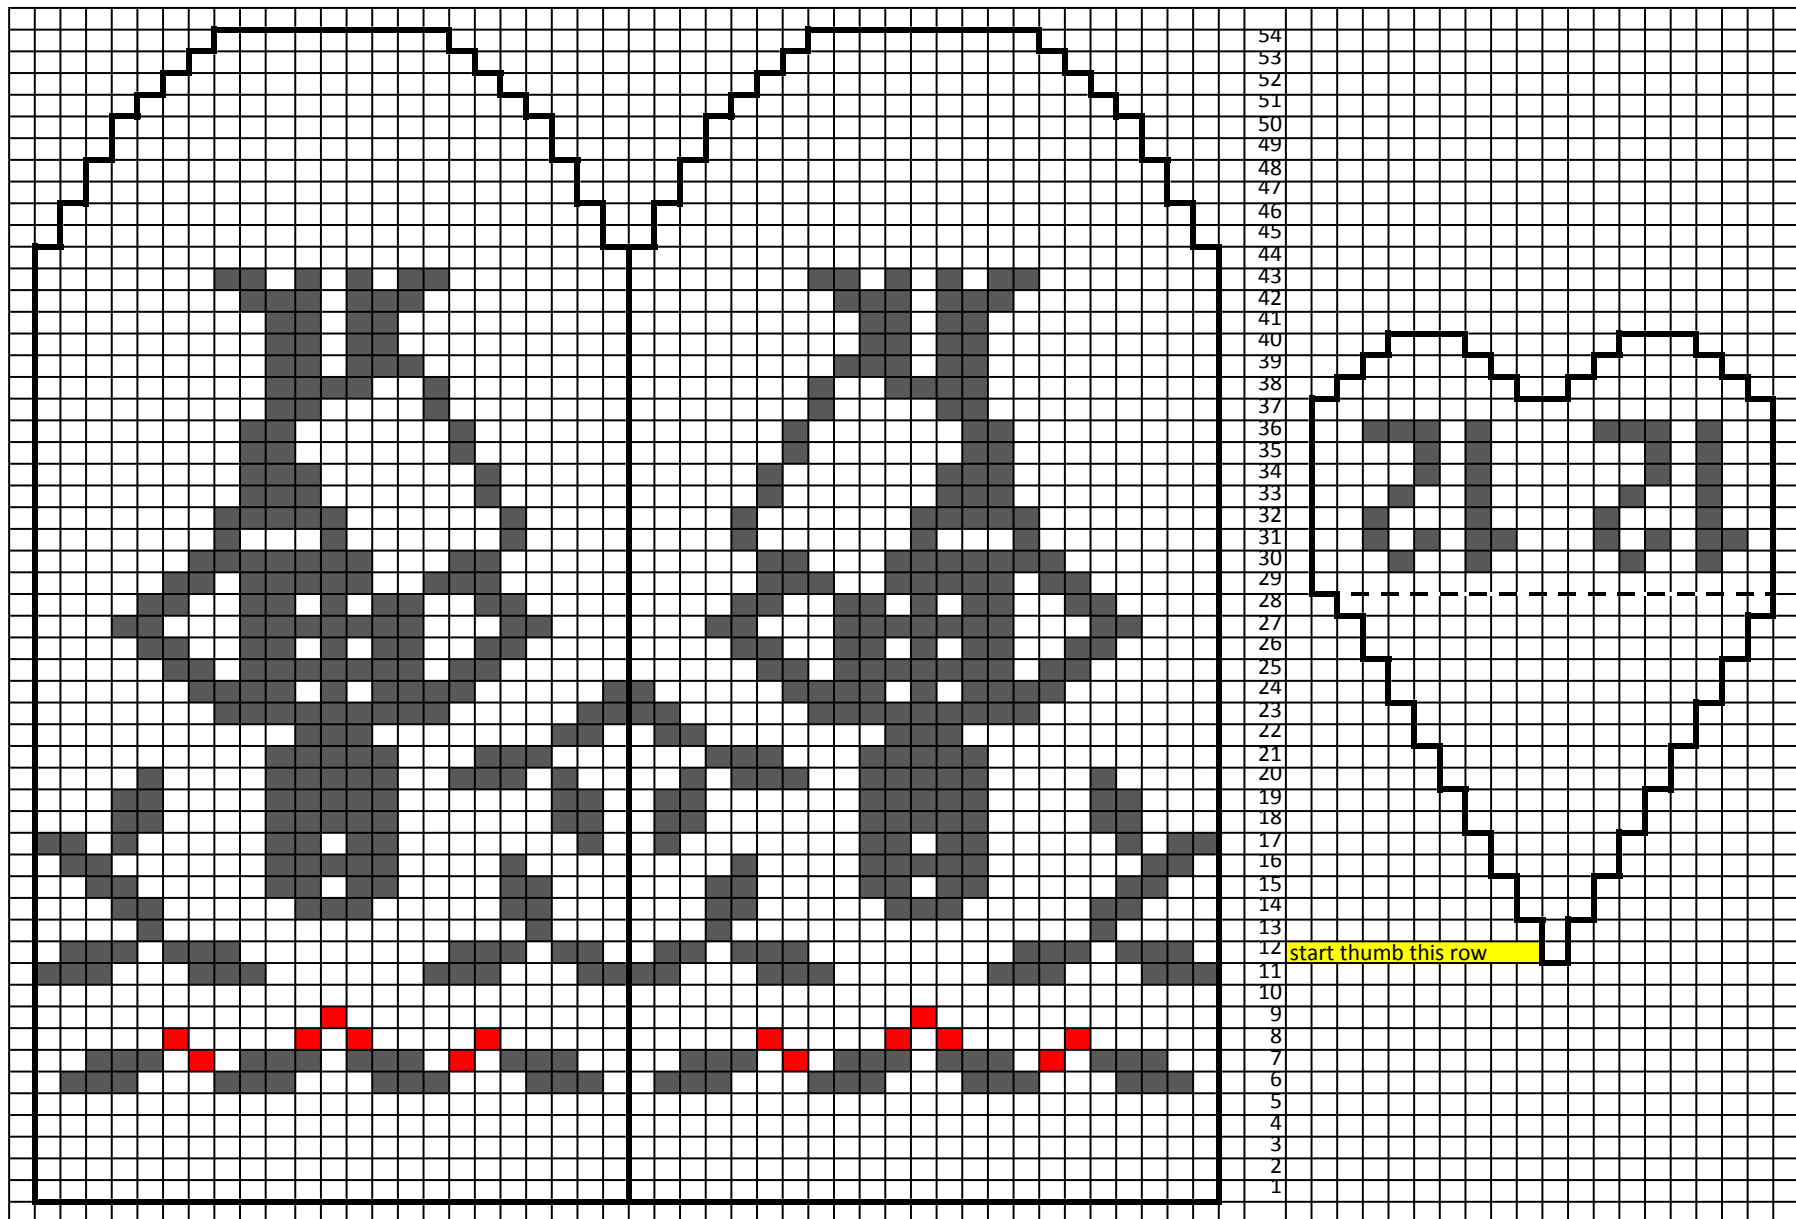

12 Days of Christmas Garland - Mitten 12 by Kathy Lewinski

yarn amounts: 6.5g/30yds grey, 2g/10yds black, scrap red

Copyright 2016 Kathy Lewinski JustCraftyEnough.com

Do not duplicate for distribution, post pdf for download, sell or teach without permission

12 Days of Christmas Garland - Mitten 12 by Kathy Lewinski

Copyright 2016 Kathy Lewinski JustCraftyEnough.com

Do not duplicate for distribution, post pdf for download, sell or teach without permission

12 Days of Christmas Garland - Mitten 12 by Kathy Lewinski