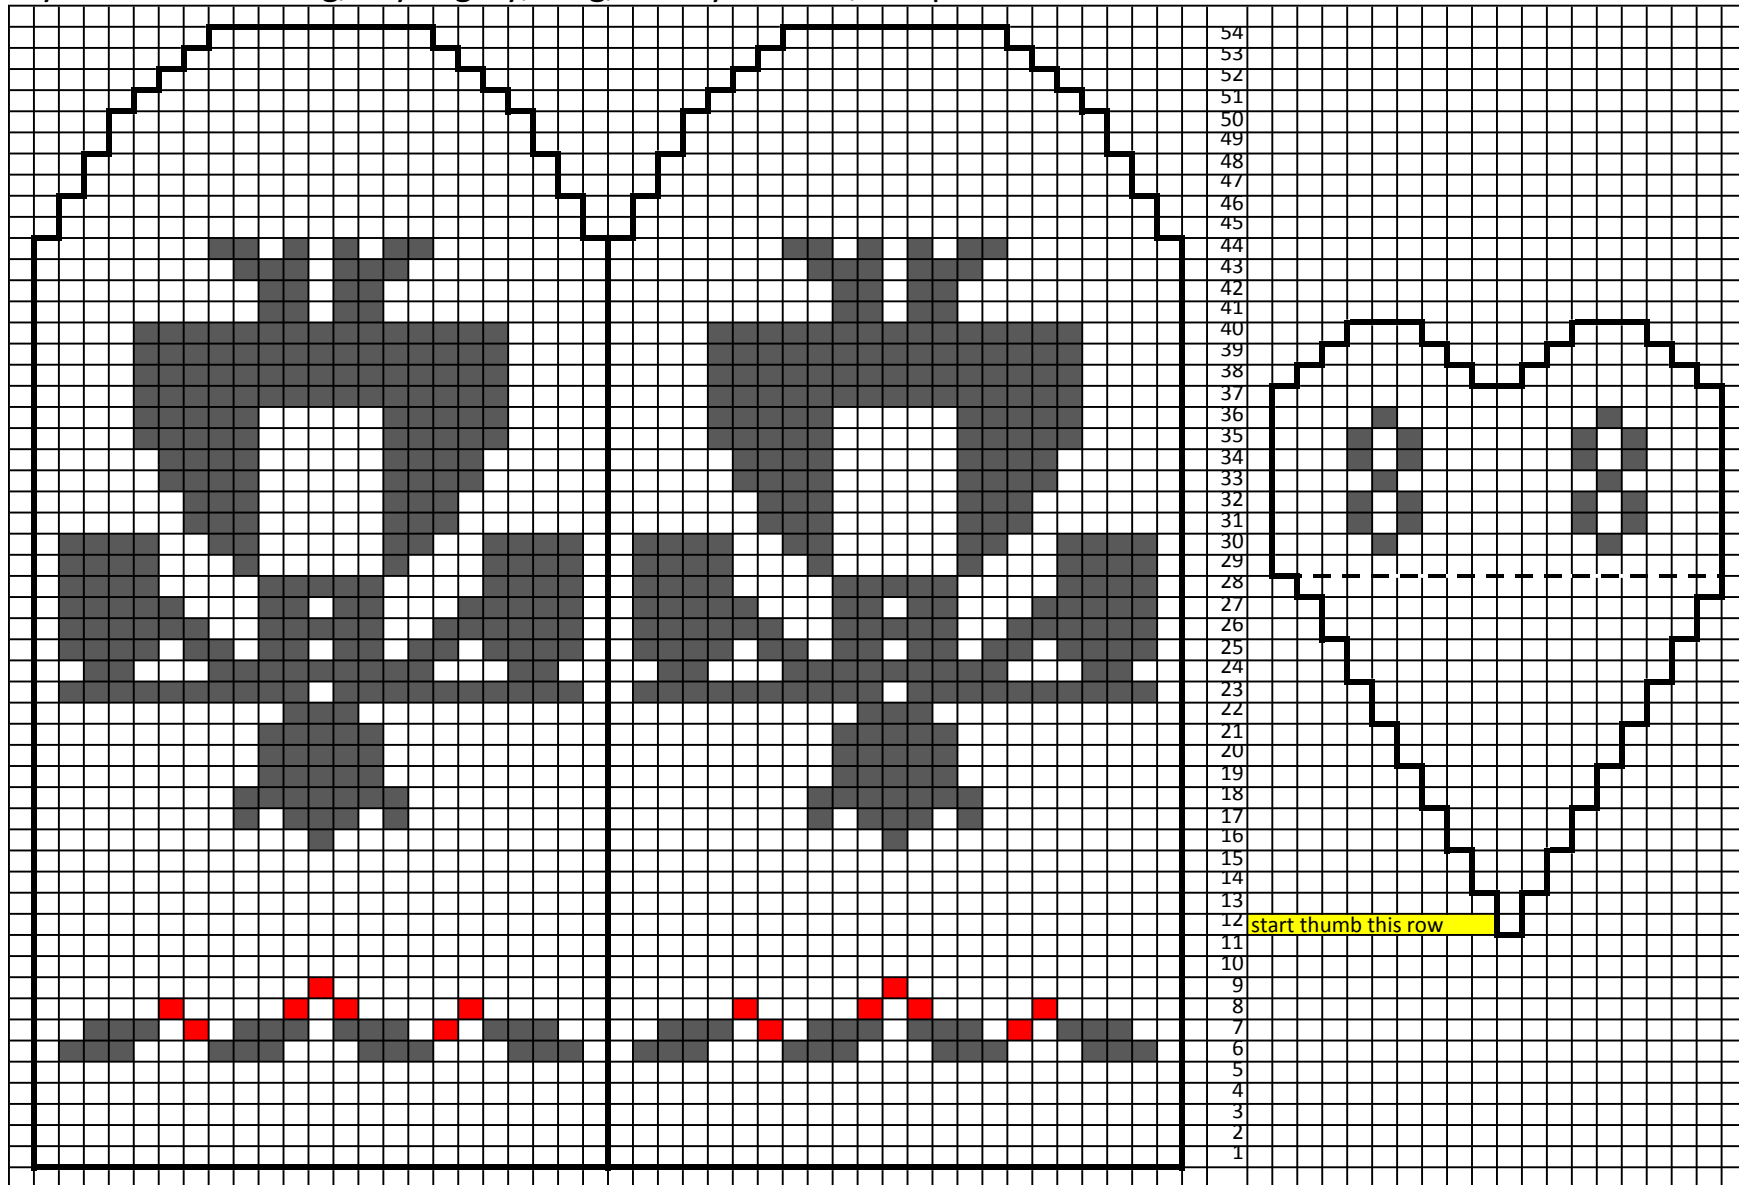

12 Days of Christmas Garland - Mitten 8 by Kathy Lewinski

yarn amounts: 6.2g/29yds grey, 2.2g/10.25yds black, scrap red

Copyright 2016 Kathy Lewinski JustCraftyEnough.com

Do not duplicate for distribution, post pdf for download, sell or teach without permission

12 Days of Christmas Garland - Mitten 8 by Kathy Lewinski

Copyright 2016 Kathy Lewinski JustCraftyEnough.com

Do not duplicate for distribution, post pdf for download, sell or teach without permission

12 Days of Christmas Garland - Mitten 8 by Kathy Lewinski