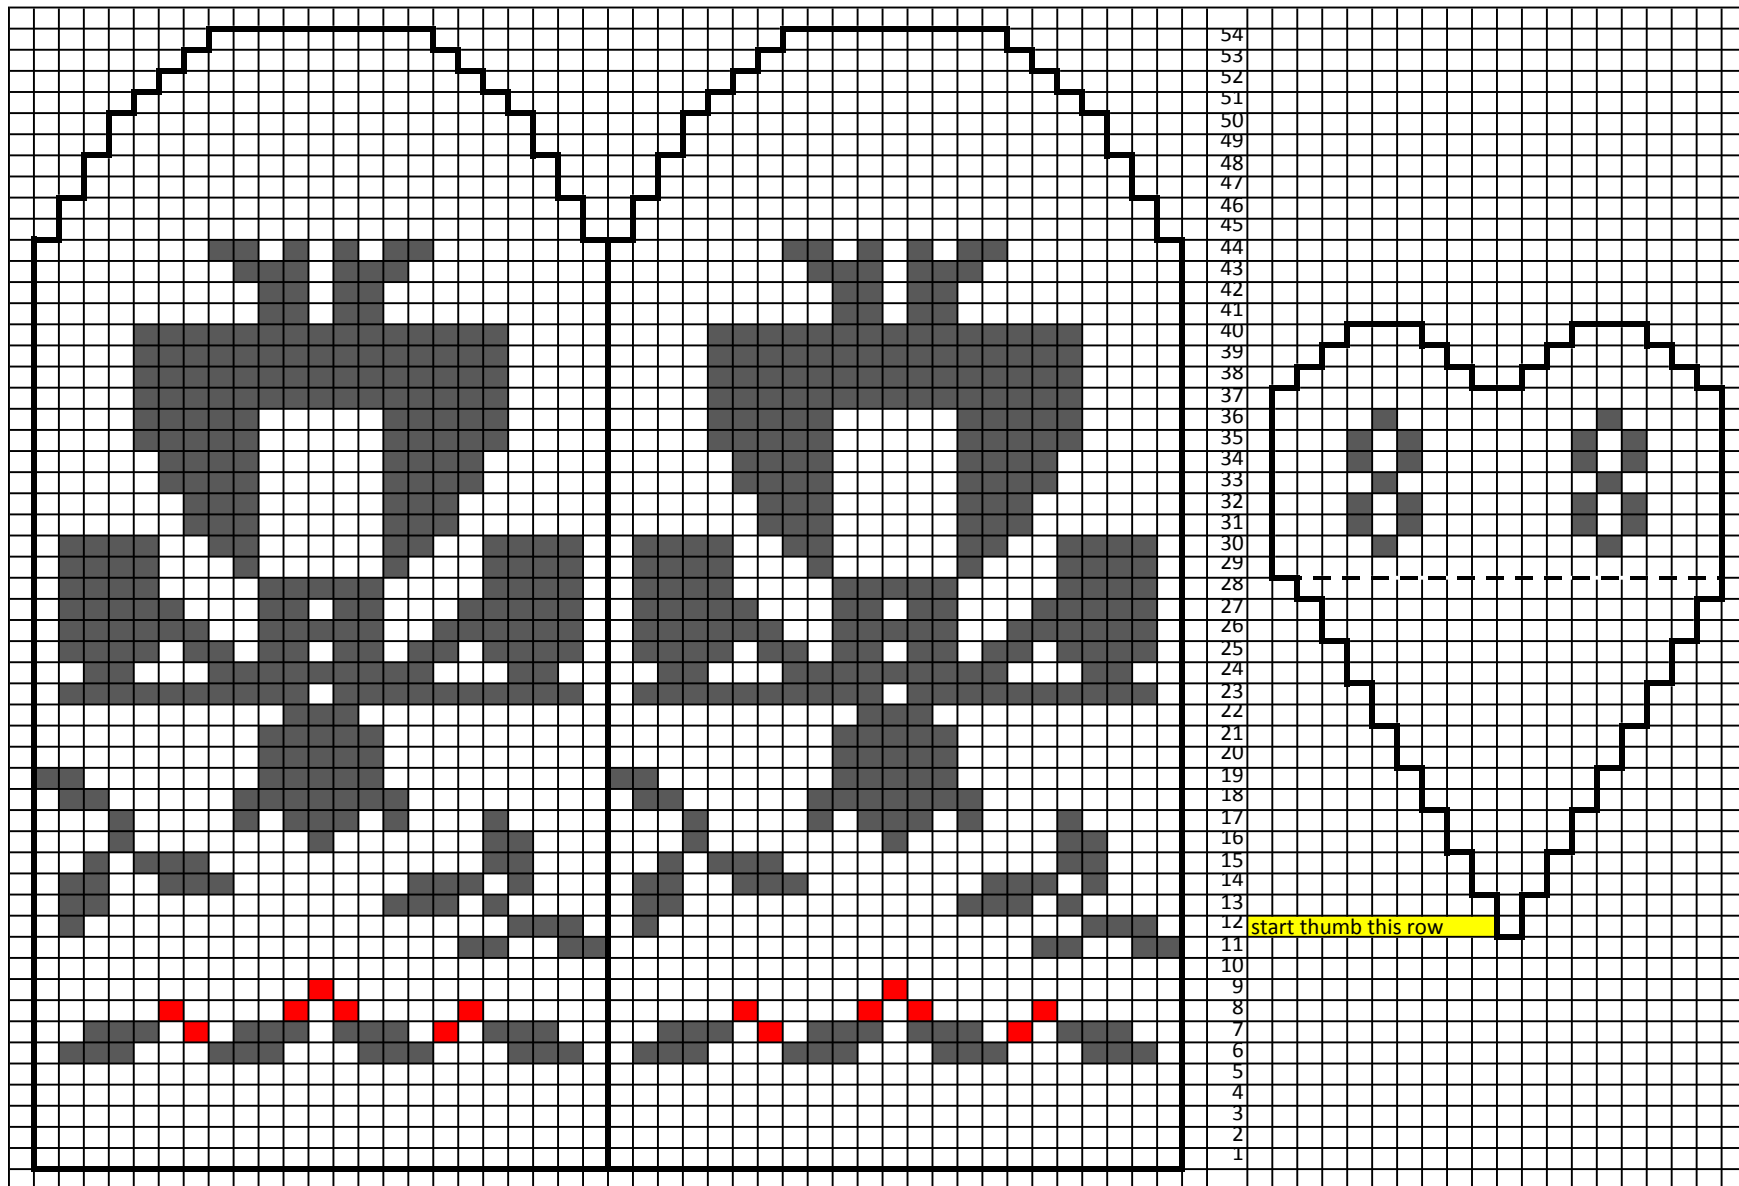

12 Days of Christmas Garland - Mitten 8 by Kathy Lewinski

yarn amounts: 6.2g/29yds grey, 2.2g/10.25yds black, scrap red

Copyright 2016 Kathy Lewinski JustCraftyEnough.com

Do not duplicate for distribution, post pdf for download, sell or teach without permission

12 Days of Christmas Garland - Mitten 8 by Kathy Lewinski

Copyright 2016 Kathy Lewinski JustCraftyEnough.com

Do not duplicate for distribution, post pdf for download, sell or teach without permission

12 Days of Christmas Garland - Mitten 8 by Kathy Lewinski