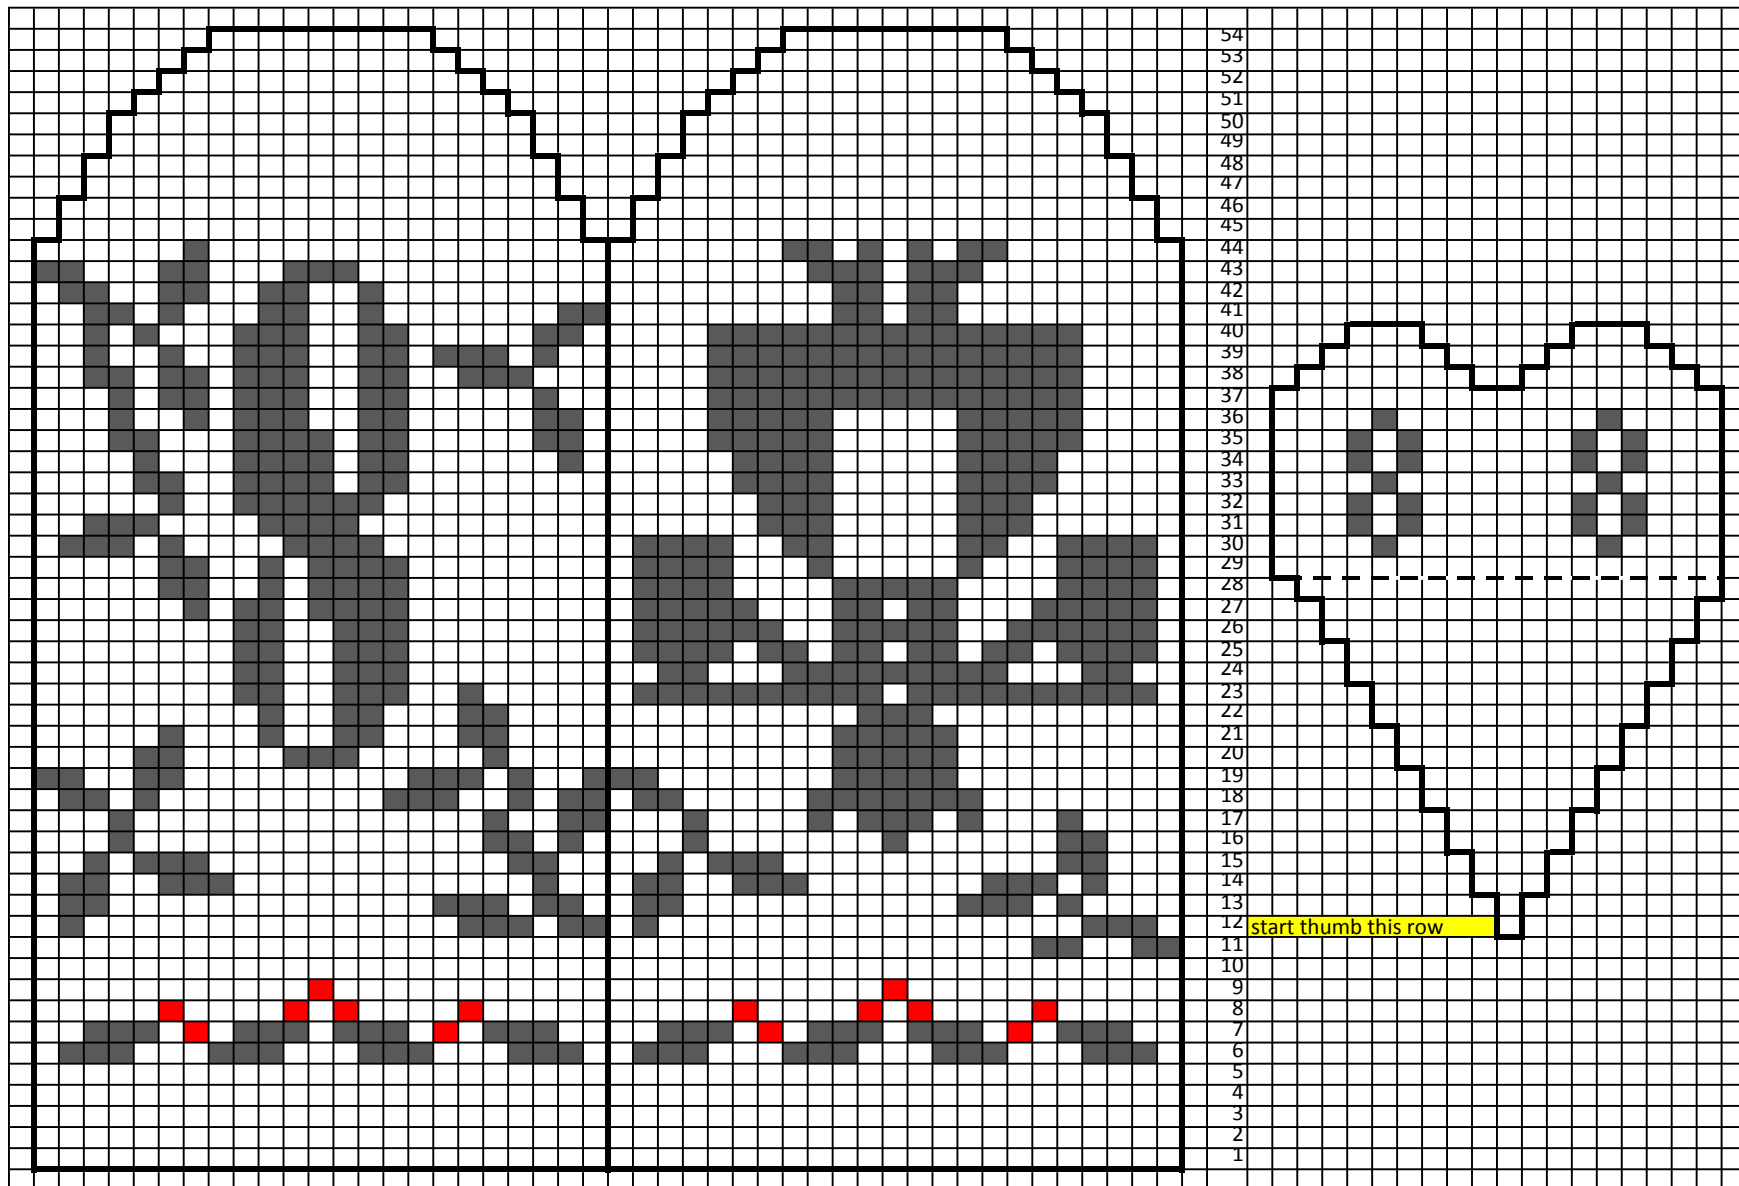

12 Days of Christmas Garland - Mitten 8 by Kathy Lewinski

yarn amounts: 6.2g/29yds grey, 2.2g/10.25yds black, scrap red

Copyright 2016 Kathy Lewinski JustCraftyEnough.com

Do not duplicate for distribution, post pdf for download, sell or teach without permission

12 Days of Christmas Garland - Mitten 8 by Kathy Lewinski

Copyright 2016 Kathy Lewinski JustCraftyEnough.com

Do not duplicate for distribution, post pdf for download, sell or teach without permission

12 Days of Christmas Garland - Mitten 8 by Kathy Lewinski