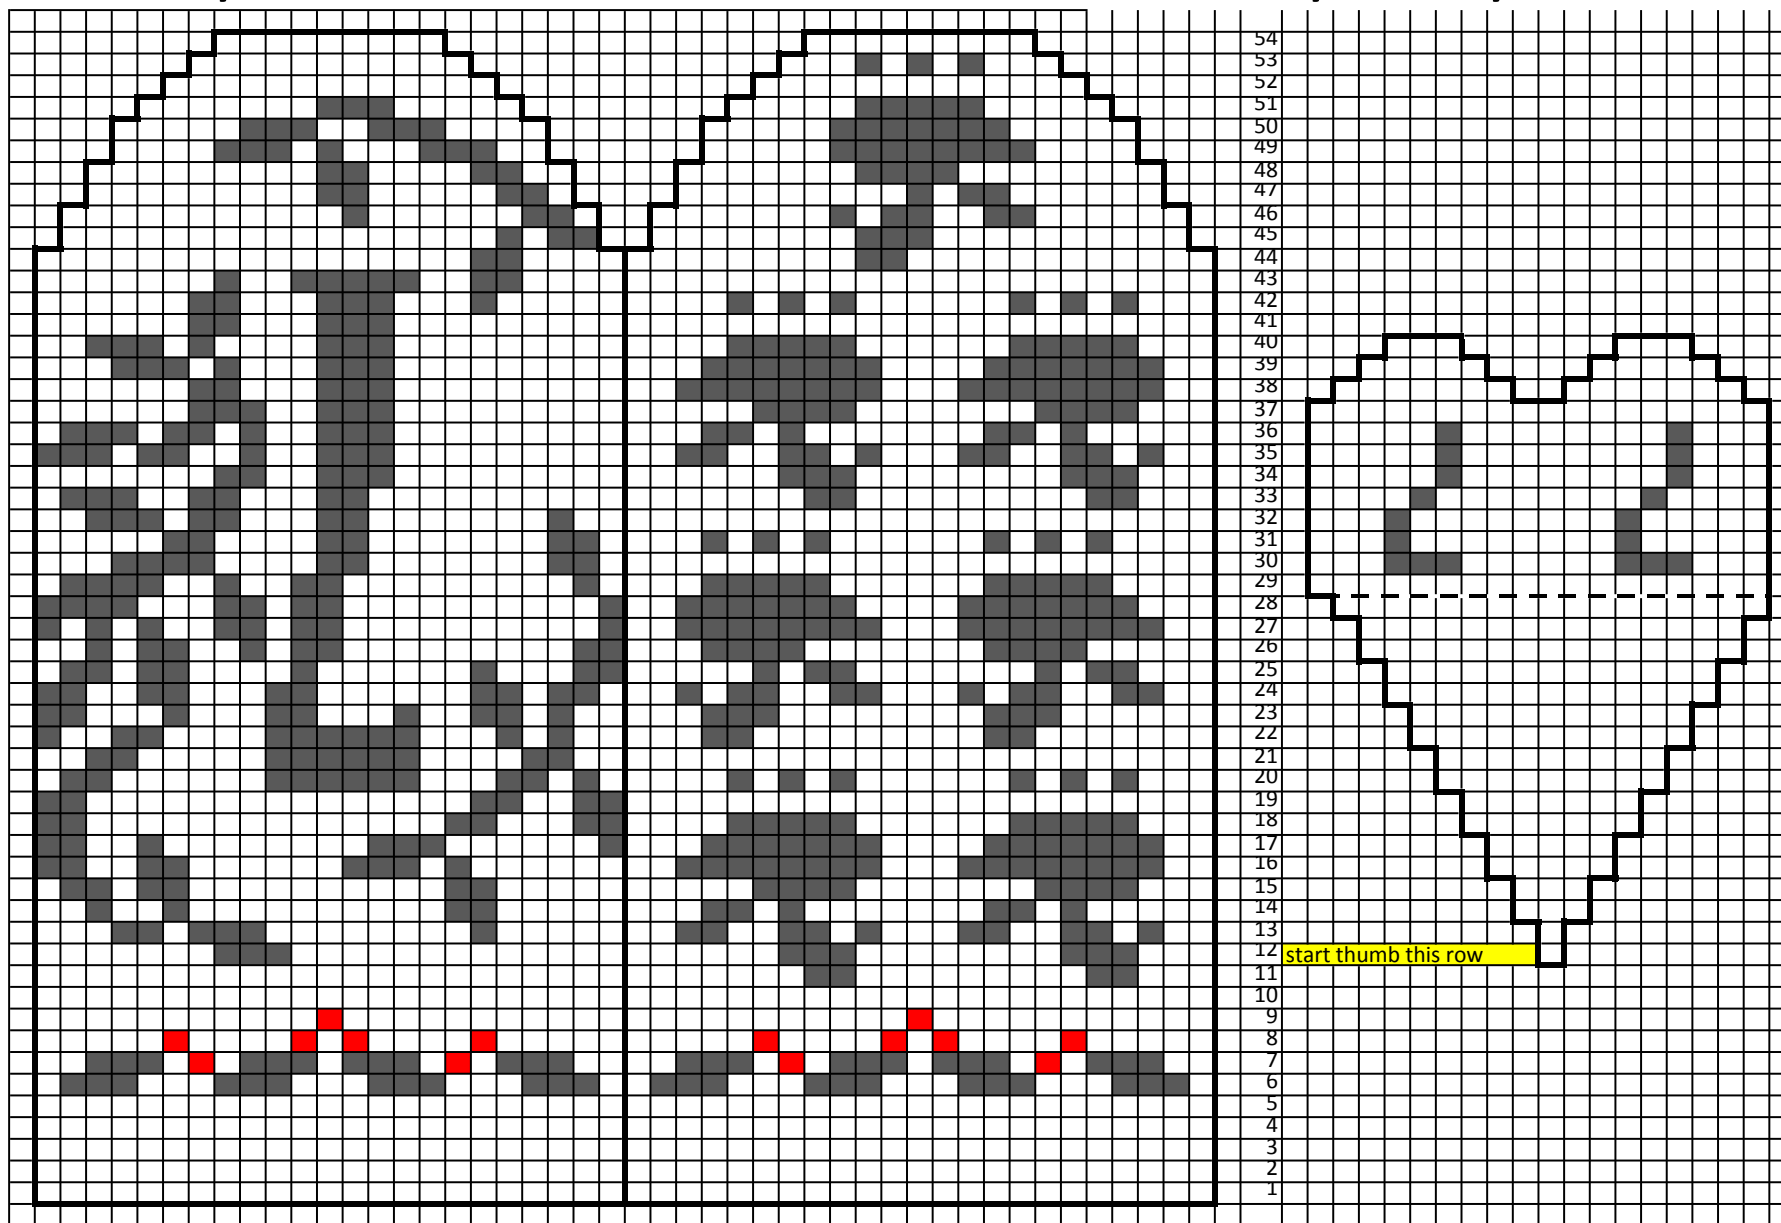

12 Days of Christmas Garland - Mitte 7

yarn amounts: 5.7g/26.5yds grey, 2g/10yds black, scrap red

Copyright 2016 Kathy Lewinski JustCraftyEnough.com

Do not duplicate for distribution, post pdf for download, sell or teach without permission

12 Days of Christmas Garland - Mitten 7.1 by Kathy Lewinski

Copyright 2016 Kathy Lewinski JustCraftyEnough.com

Do not duplicate for distribution, post pdf for download, sell or teach without permission