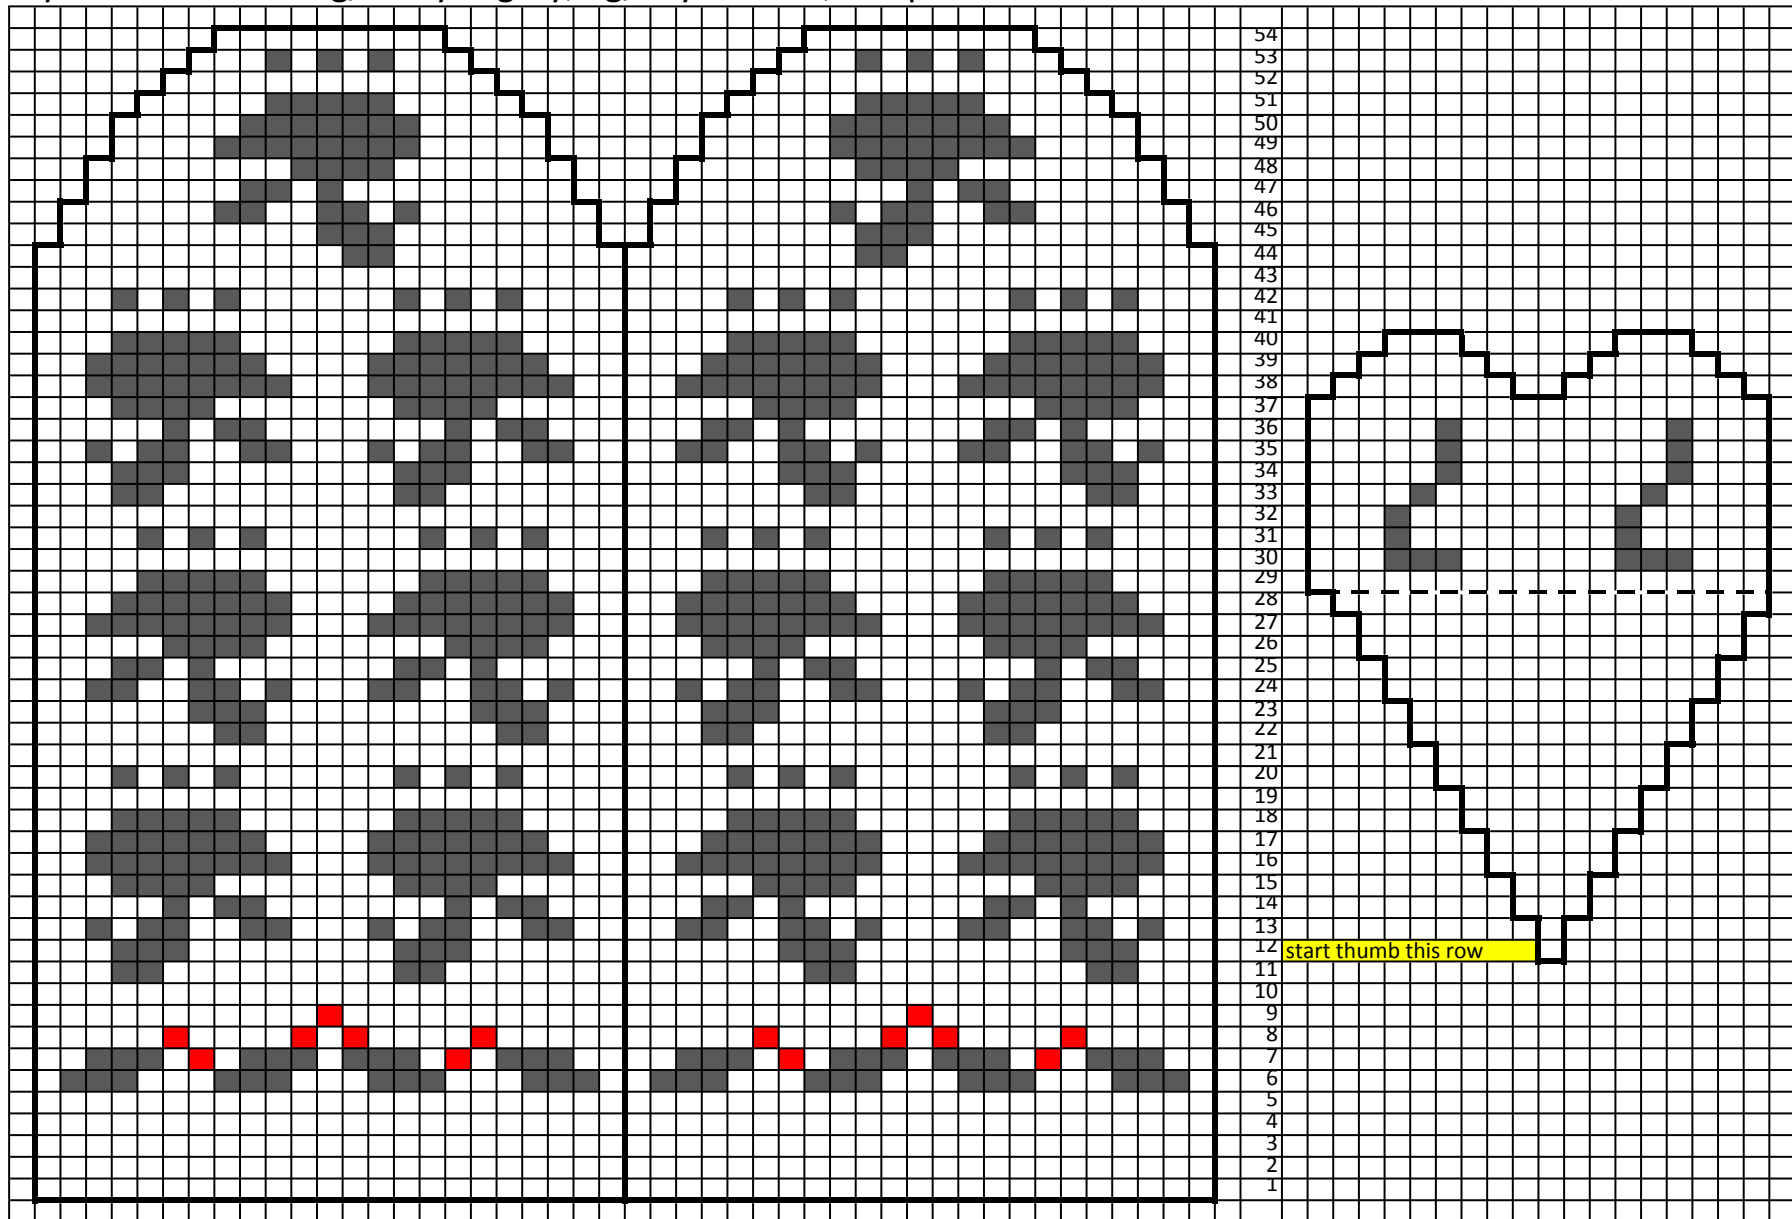

12 Days of Christmas Garland - Mitte 7

yarn amounts: 5.7g/26.5yds grey, 2g/10yds black, scrap red

Copyright 2016 Kathy Lewinski JustCraftyEnough.com

Do not duplicate for distribution, post pdf for download, sell or teach without permission

12 Days of Christmas Garland - Mitten 7.1 by Kathy Lewinski

Copyright 2016 Kathy Lewinski JustCraftyEnough.com

Do not duplicate for distribution, post pdf for download, sell or teach without permission