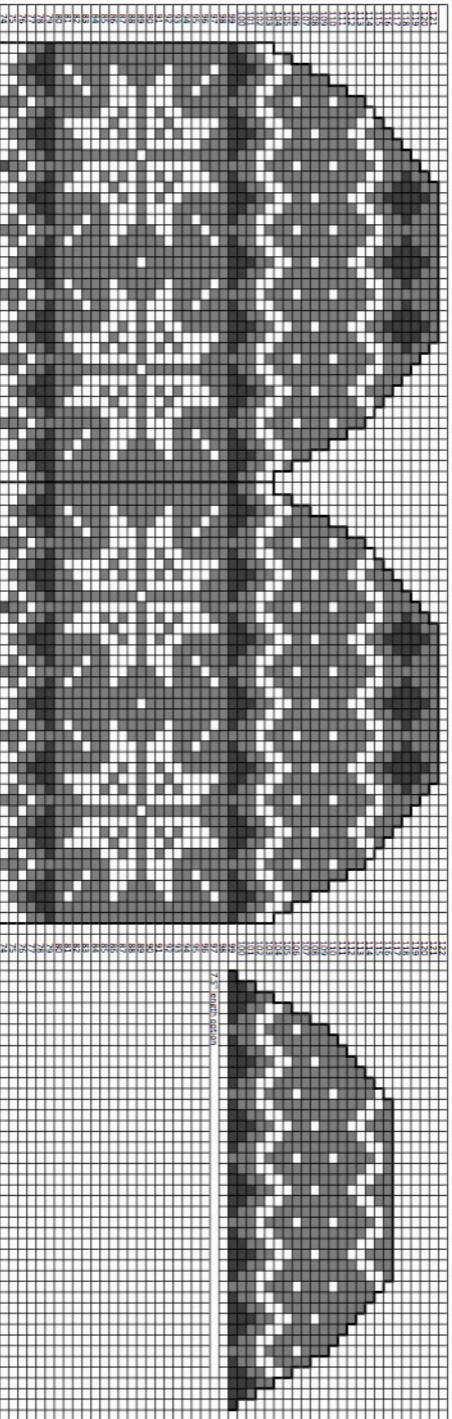

Winter Snows Mittens Large Clue 3

7.5" - encls. option

Copyright 2016 Kathy Lewinski JustCraftyEnough.com
Do not duplicate for distribution, repost, make available for download, sell, or teach this pattern or chart without permission.