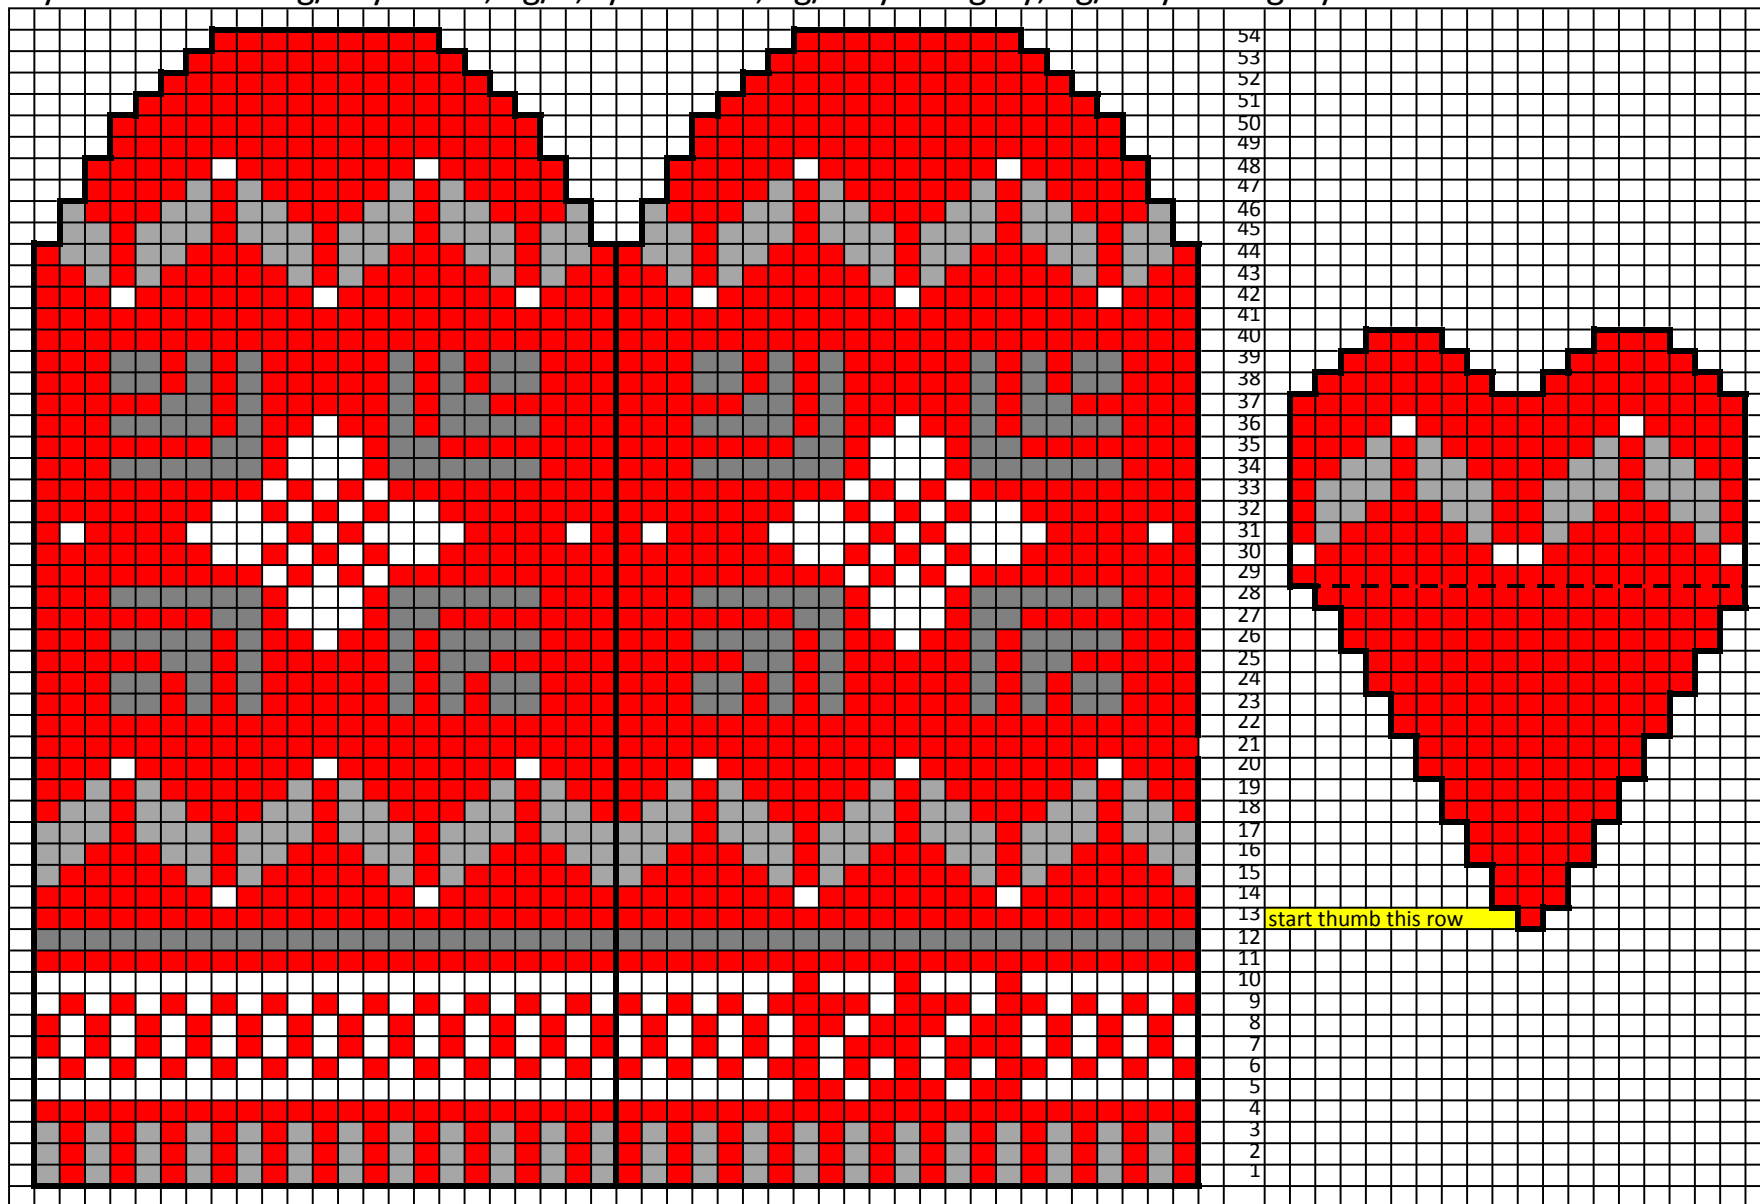

Mitten Advent Calendar - Mitten #22 by Kathy Lewinski

yarn amounts: 6g/27yds red, 1g/4,6yds white, 1g/4.6yds lt grey, 1g/4.6yds dk grey

Copyright 2015 Kathy Lewinski JustCraftyEnough.com

Do not duplicate for distribution, post pdf for download, sell or teach without permission