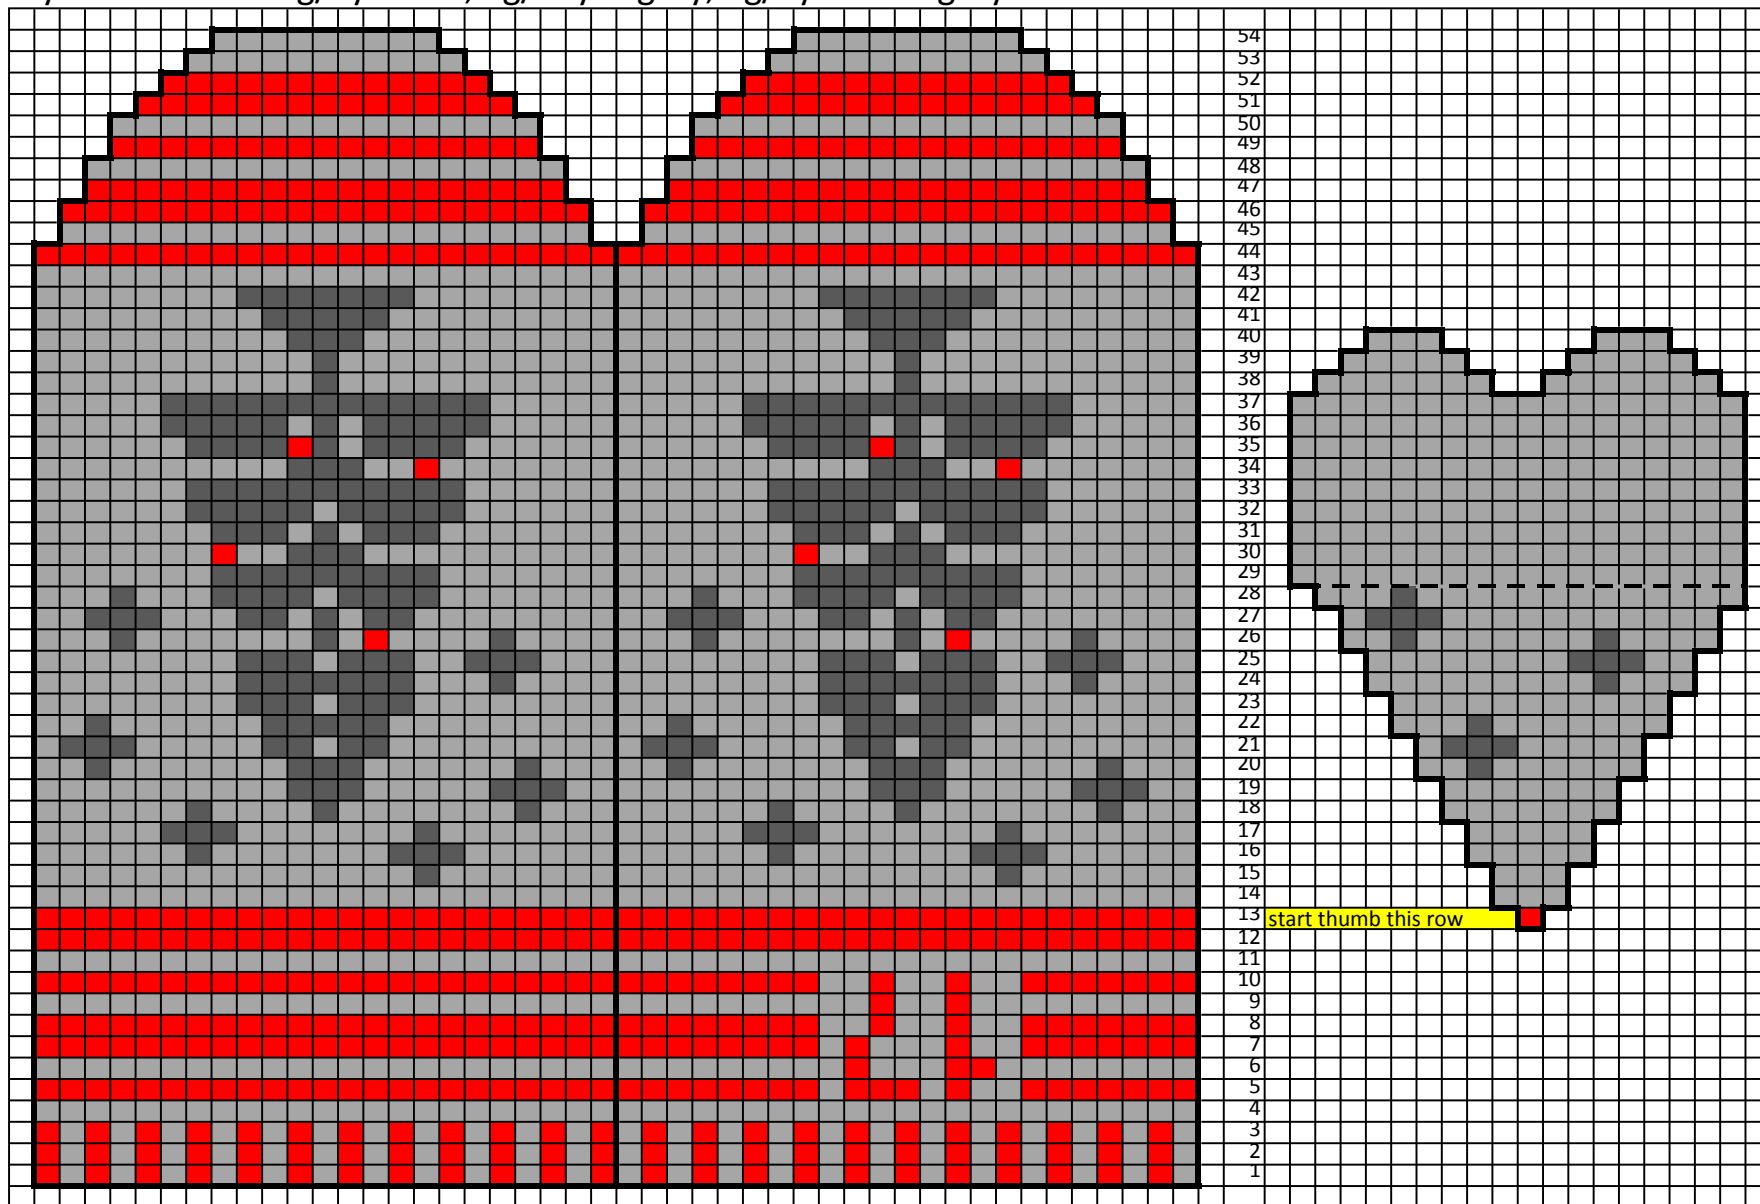

Mitten Advent Calendar - Mitten #17 by Kathy Lewinski

yarn amounts: 2g/9yds red, 6g/27yds grey, 2g/9yds dark grey

Copyright 2015 Kathy Lewinski JustCraftyEnough.com

Do not duplicate for distribution, post pdf for download, sell or teach without permission