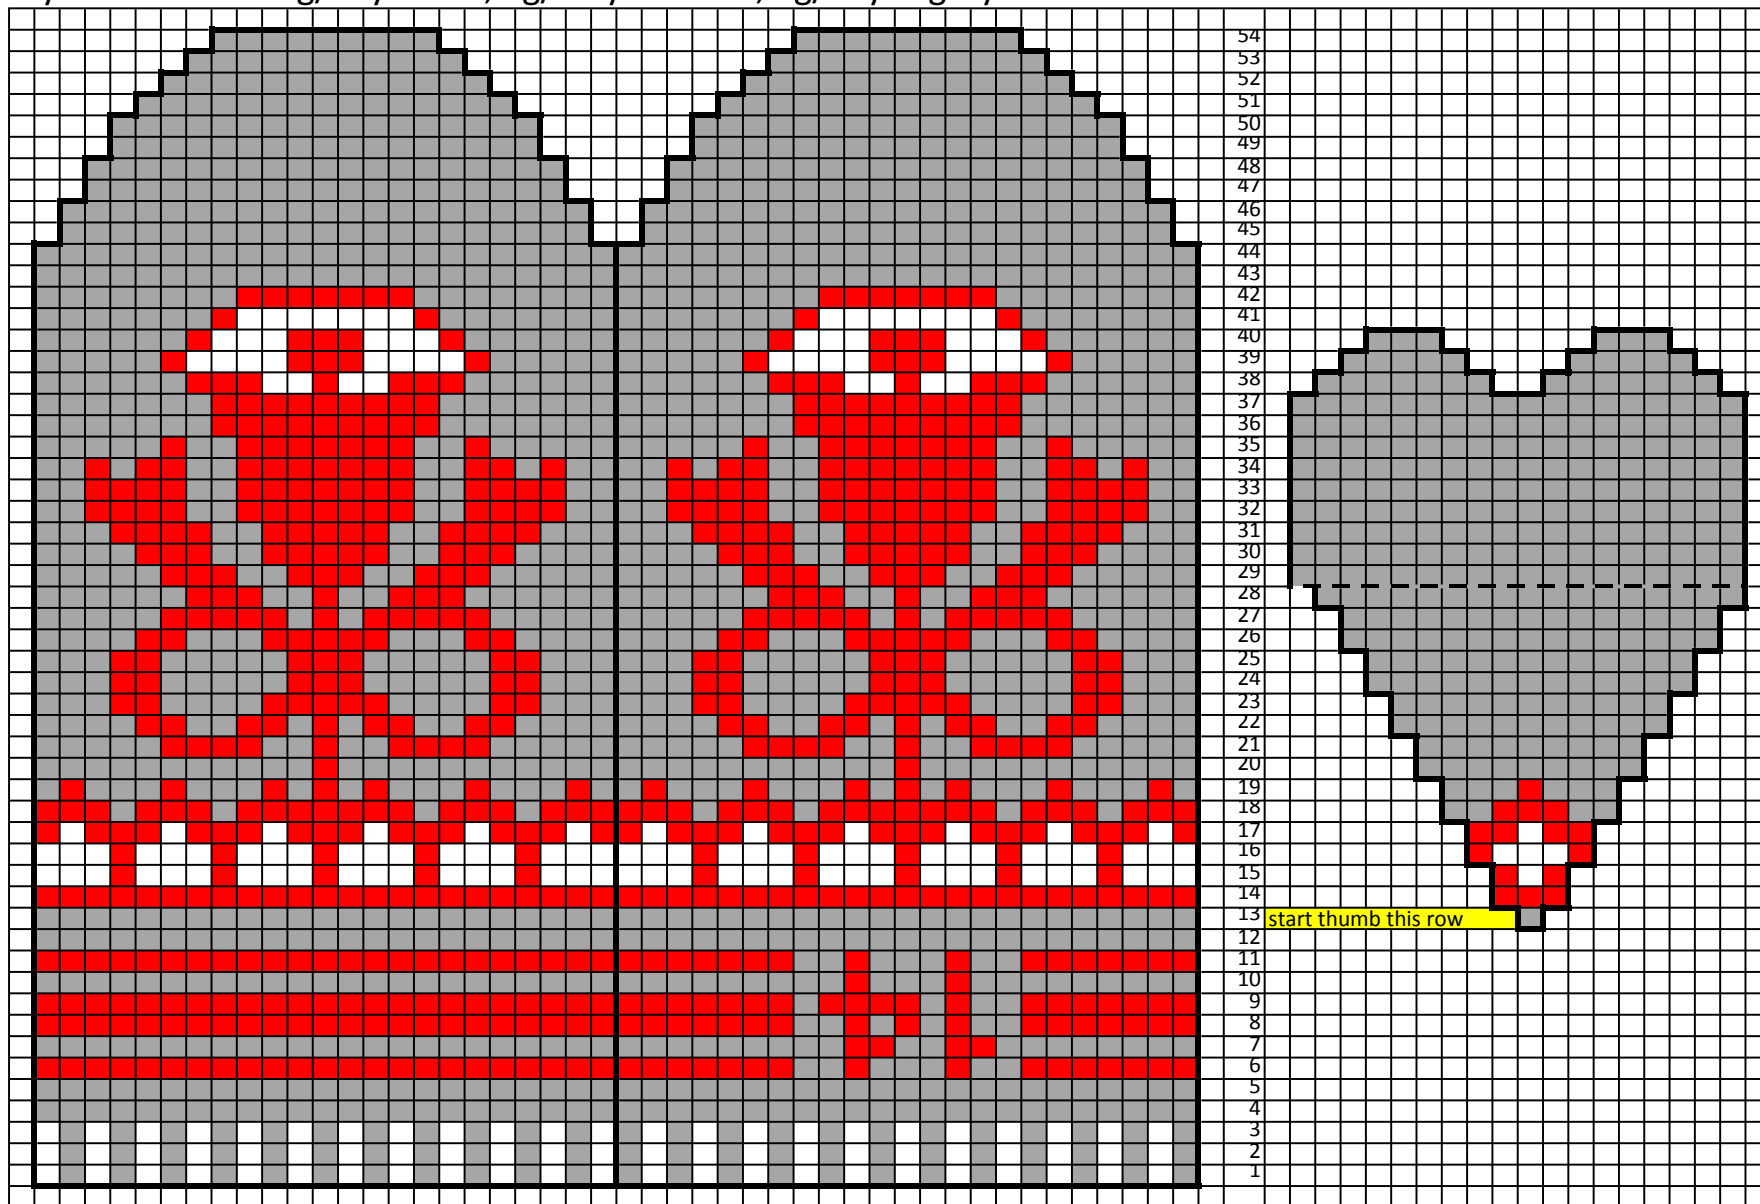

# Mitten Advent Calendar - Mitten #14 by Kathy Lewinski

yarn amounts: 3g/13yds red, 1g/4.5yds white, 7g/32yds grey

Copyright 2015 Kathy Lewinski JustCraftyEnough.com

Do not duplicate for distribution, post pdf for download, sell or teach without permission