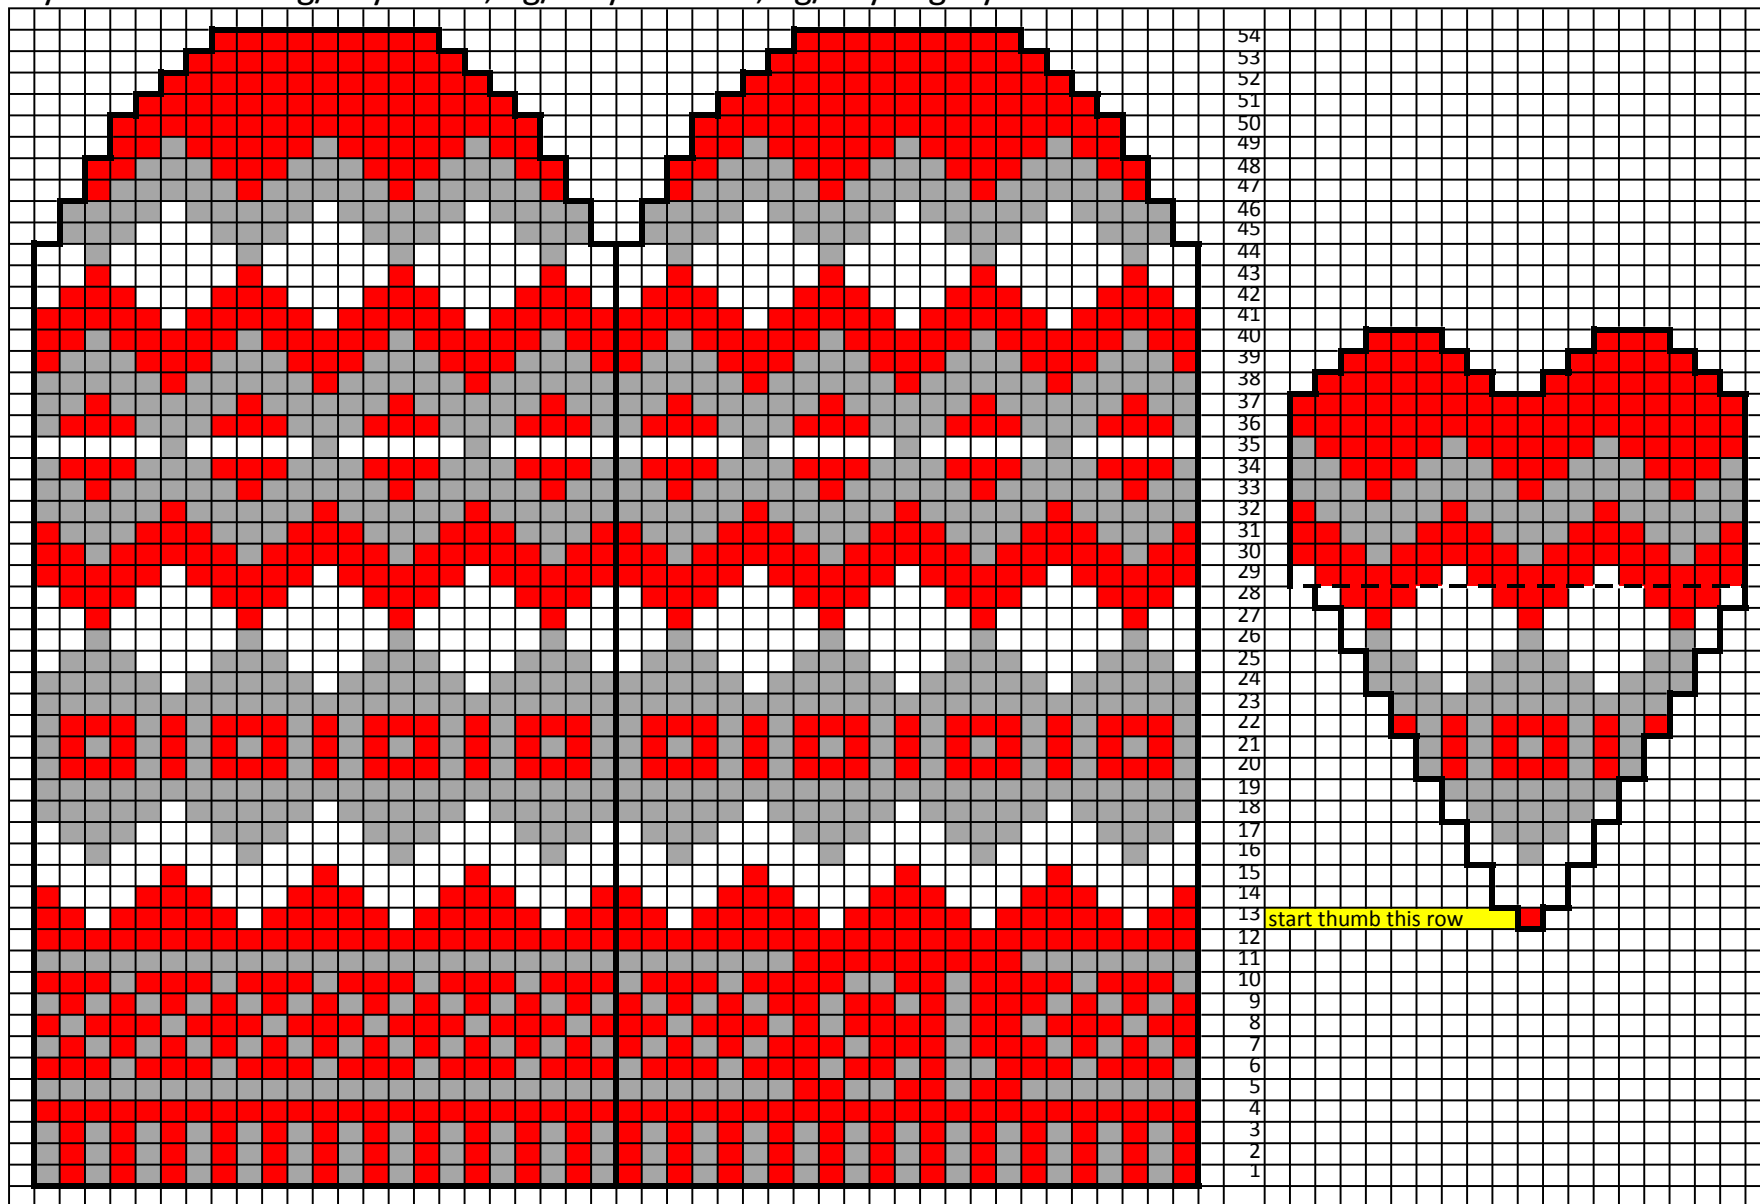

# Mitten Advent Calendar - Mitten #13 by Kathy Lewinski

yarn amounts: 4g/18yds red, 1g/4.5yds white, 4g/18yds grey

Copyright 2015 Kathy Lewinski JustCraftyEnough.com

Do not duplicate for distribution, post pdf for download, sell or teach without permission