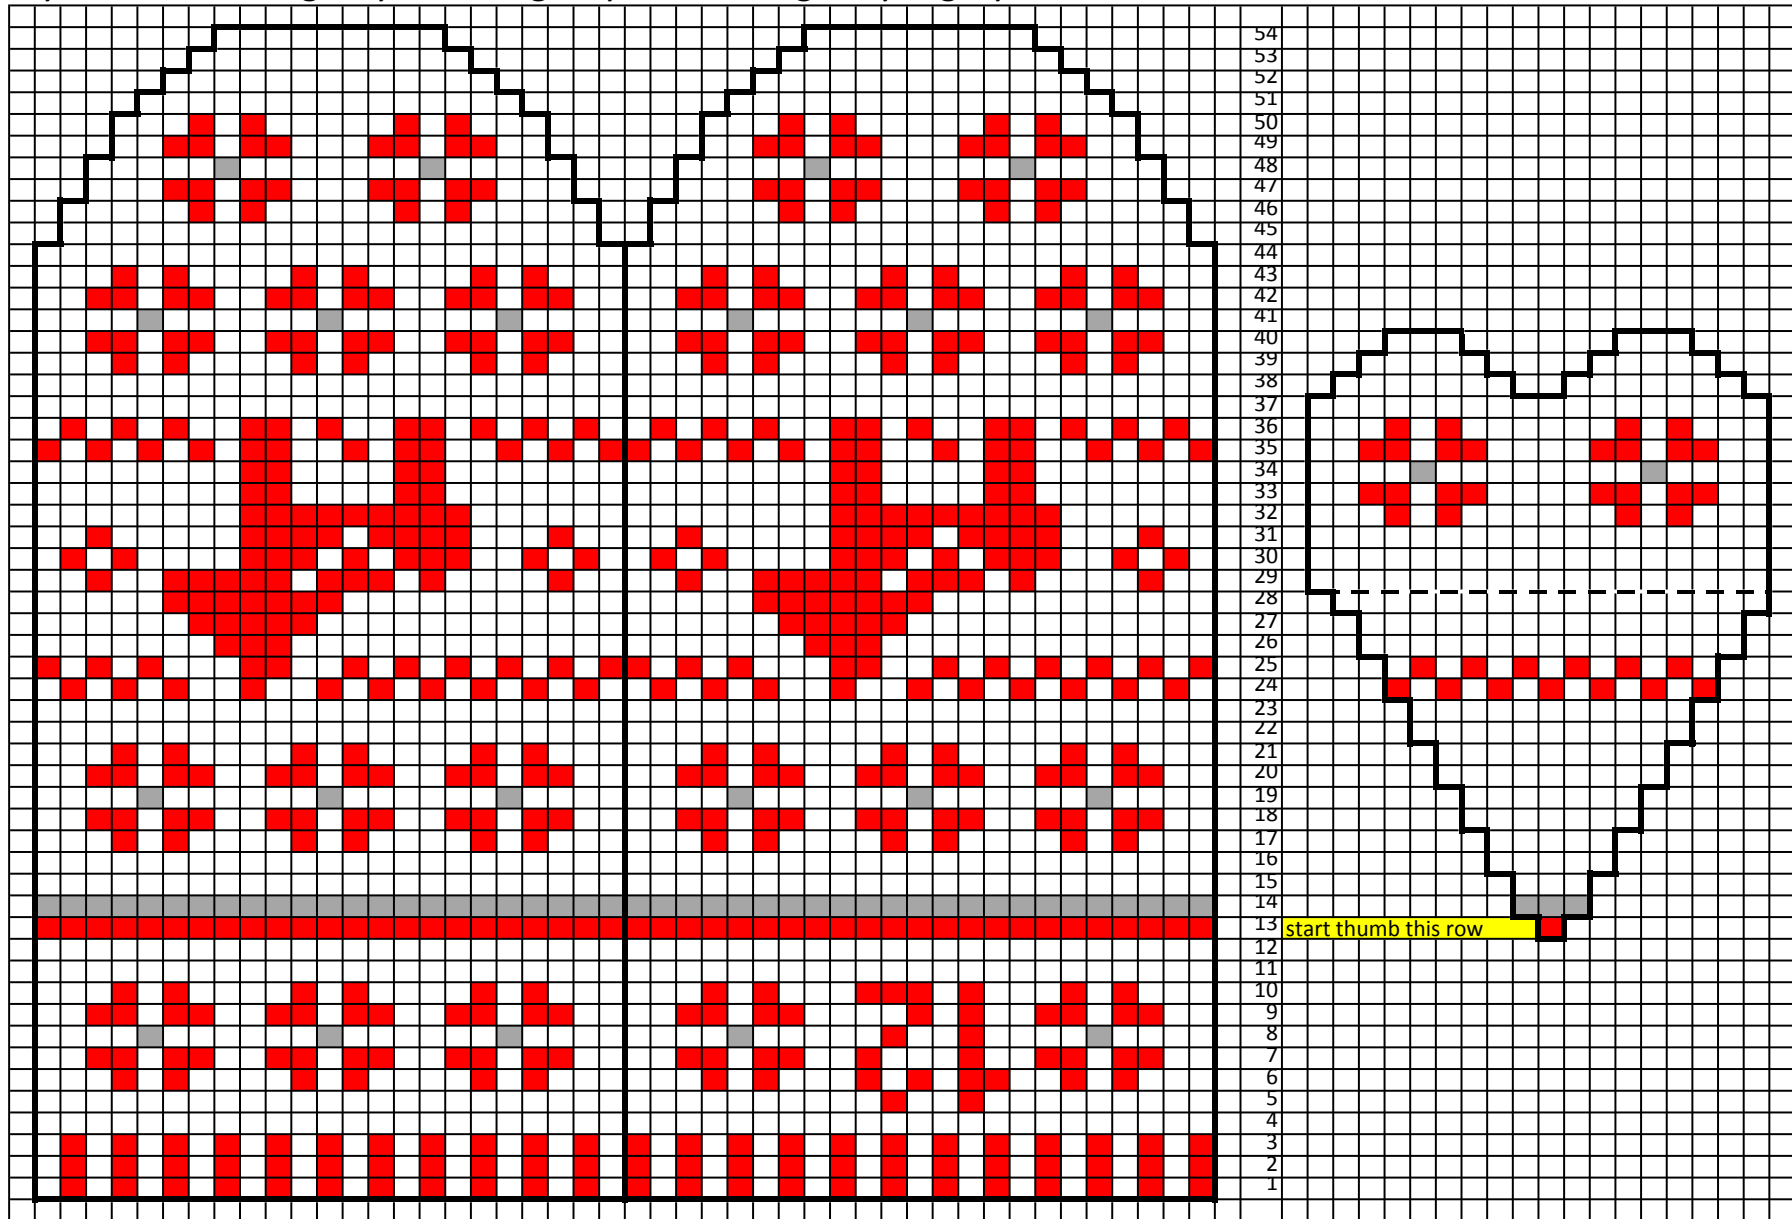

# Mitten Advent Calendar - Mitten #12 by Kathy Lewinski

yarn amounts: 3g/13yds red, 6g/27yds white, 1g/4.5yrd grey

Copyright 2015 Kathy Lewinski JustCraftyEnough.com

Do not duplicate for distribution, post pdf for download, sell or teach without permission