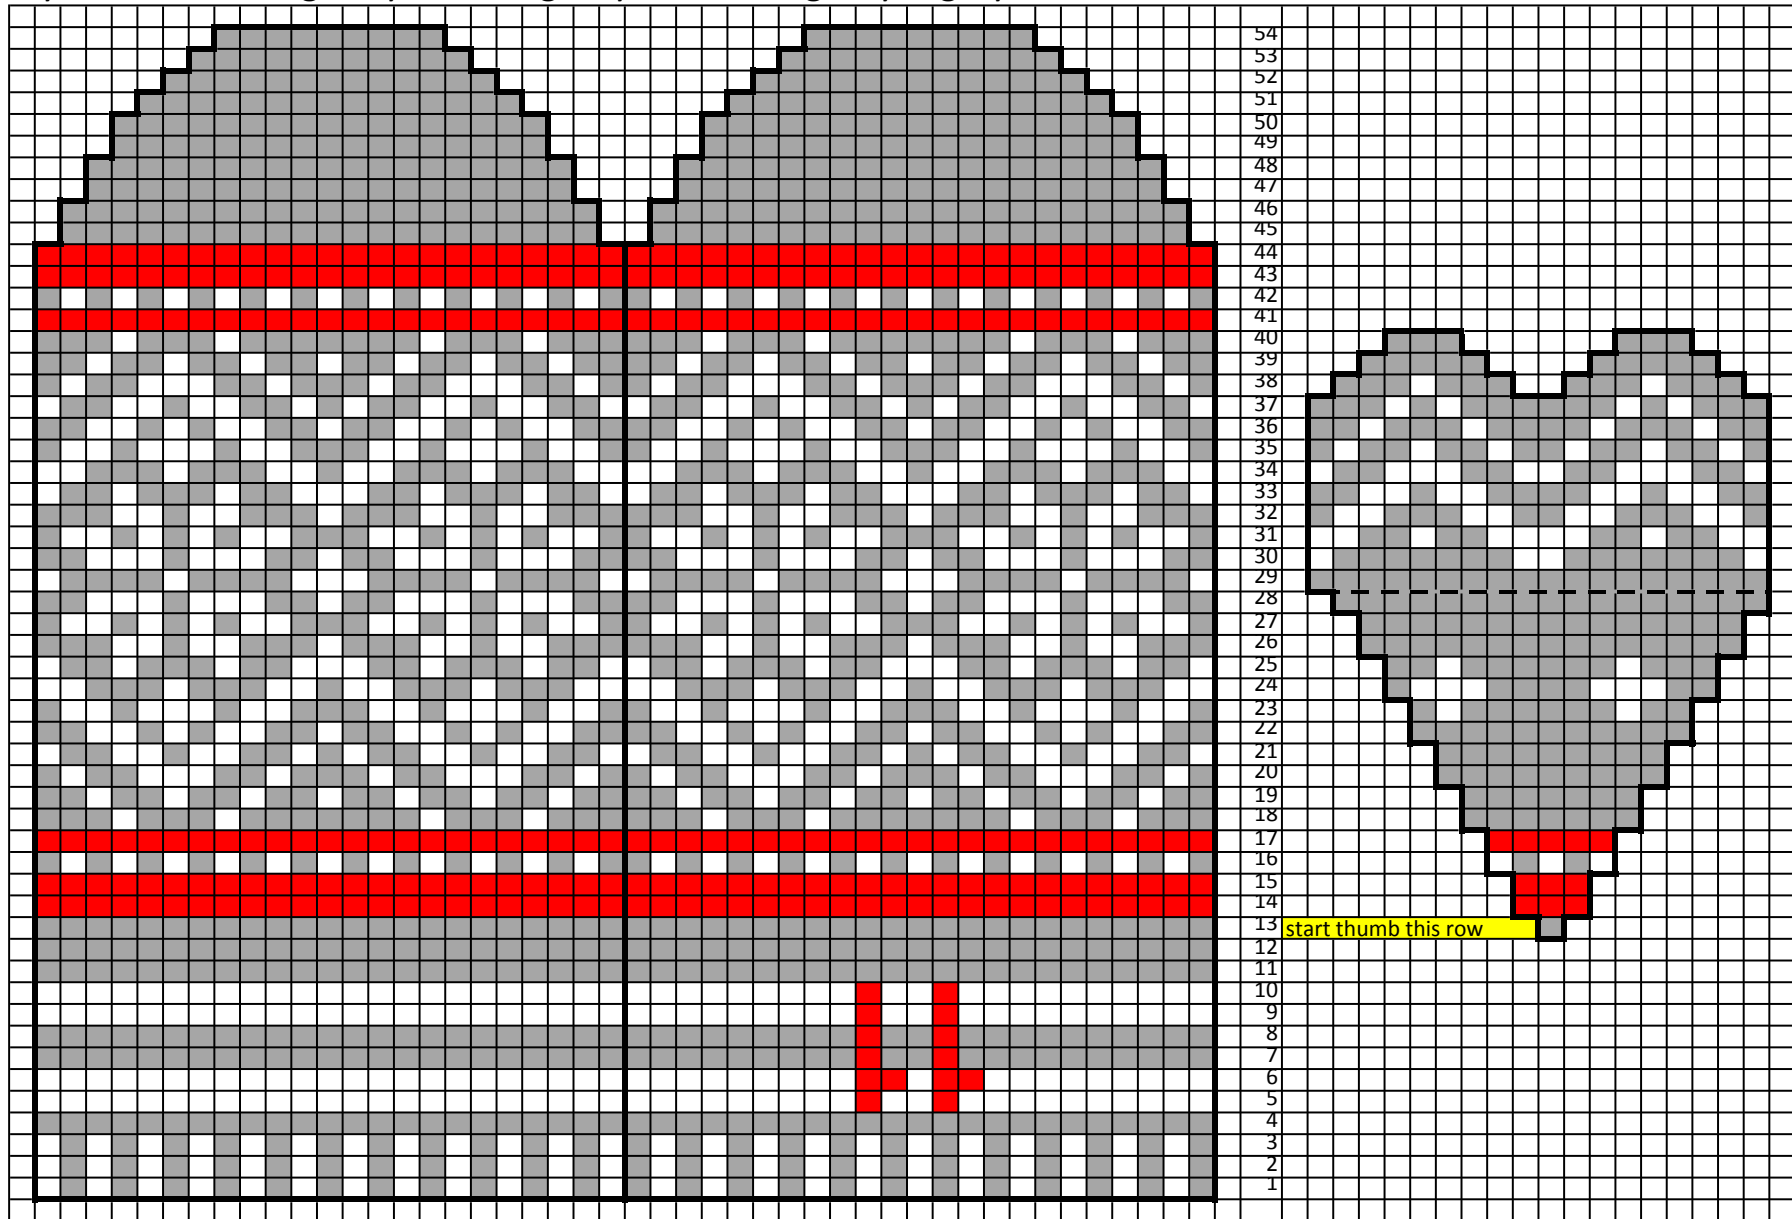

Mitten Advent Calendar - Mitten #11 by Kathy Lewinski

yarn amounts: 2g/9.5yds red, 3g/13yds white, 4g/19yrd grey

Copyright 2015 Kathy Lewinski JustCraftyEnough.com

Do not duplicate for distribution, post pdf for download, sell or teach without permission