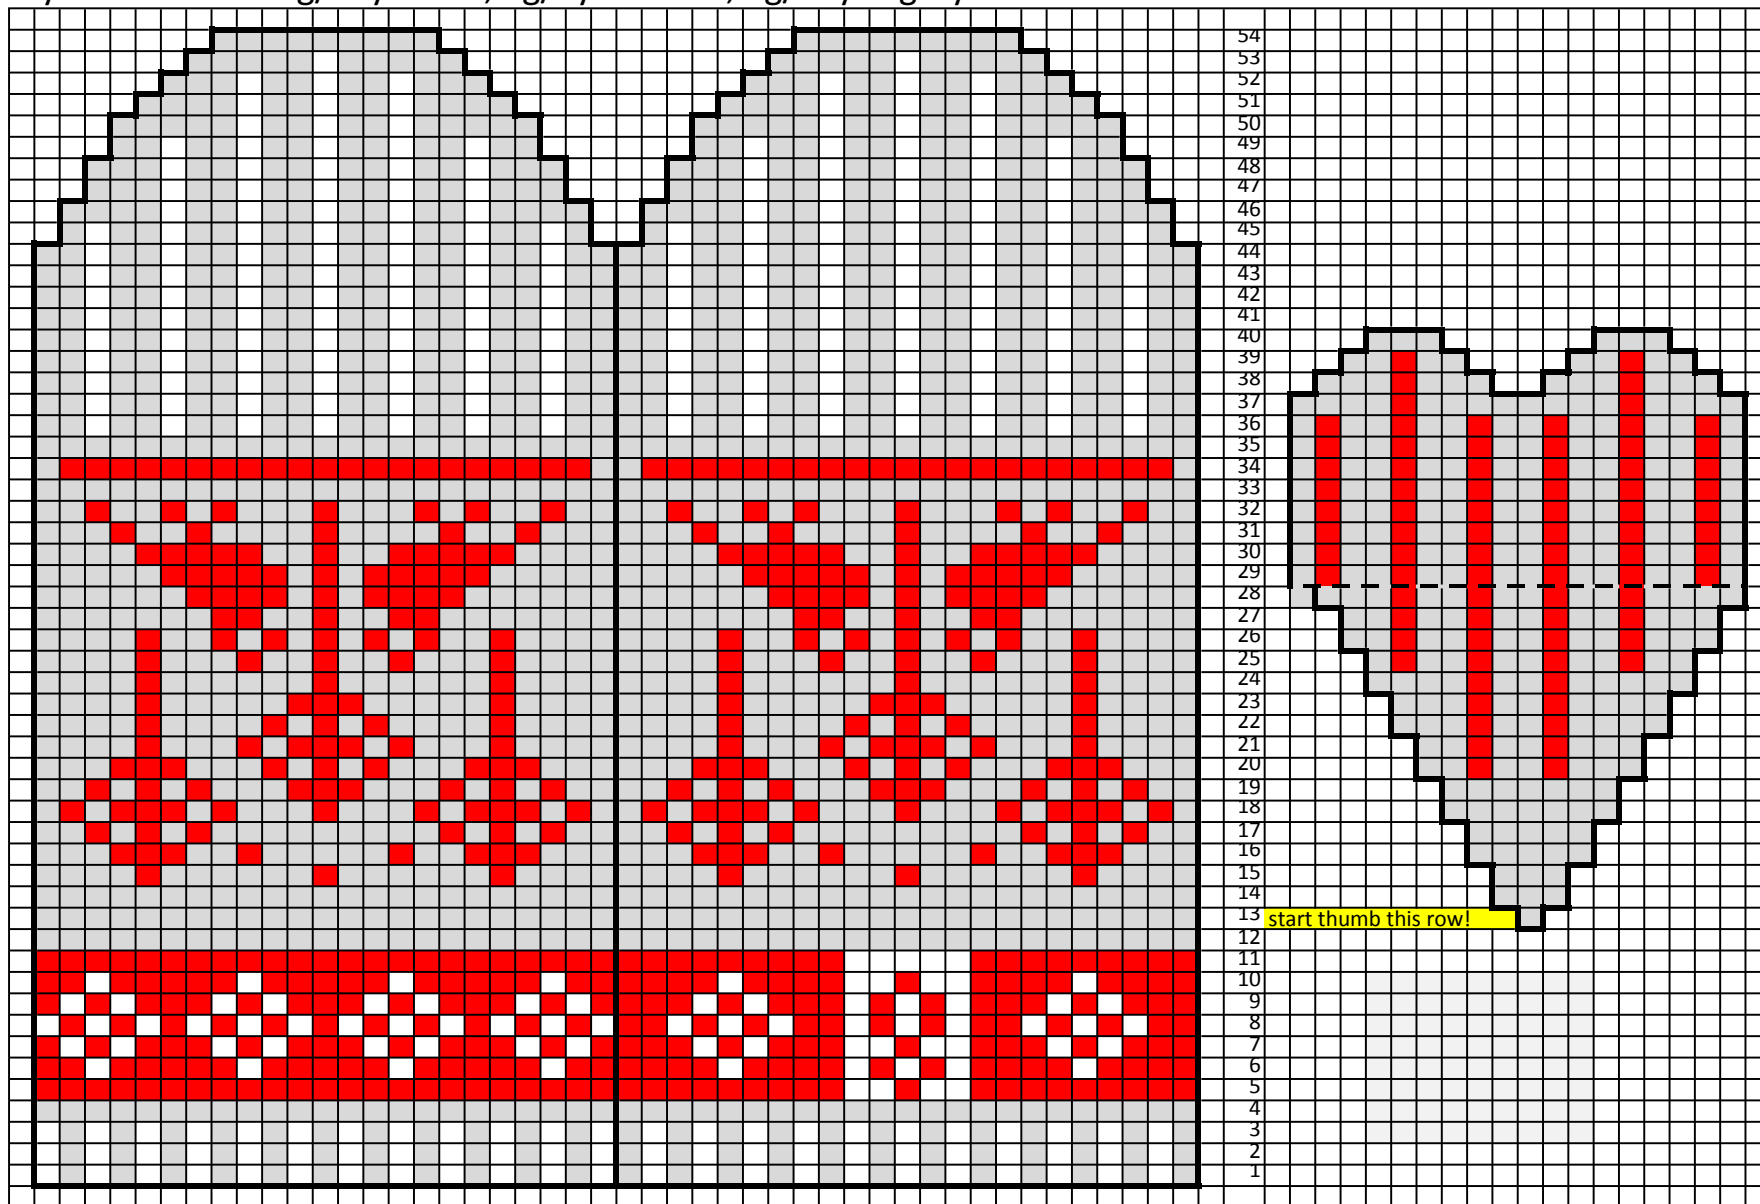

Mitten Advent Calendar - Mitten #8 by Kathy Lewinski

yarn amounts: 3g/14yds red, 1g/5yds white, 5g/23yds grey

Copyright 2015 Kathy Lewinski JustCraftyEnough.com

Do not duplicate for distribution, post pdf for download, sell or teach without permission