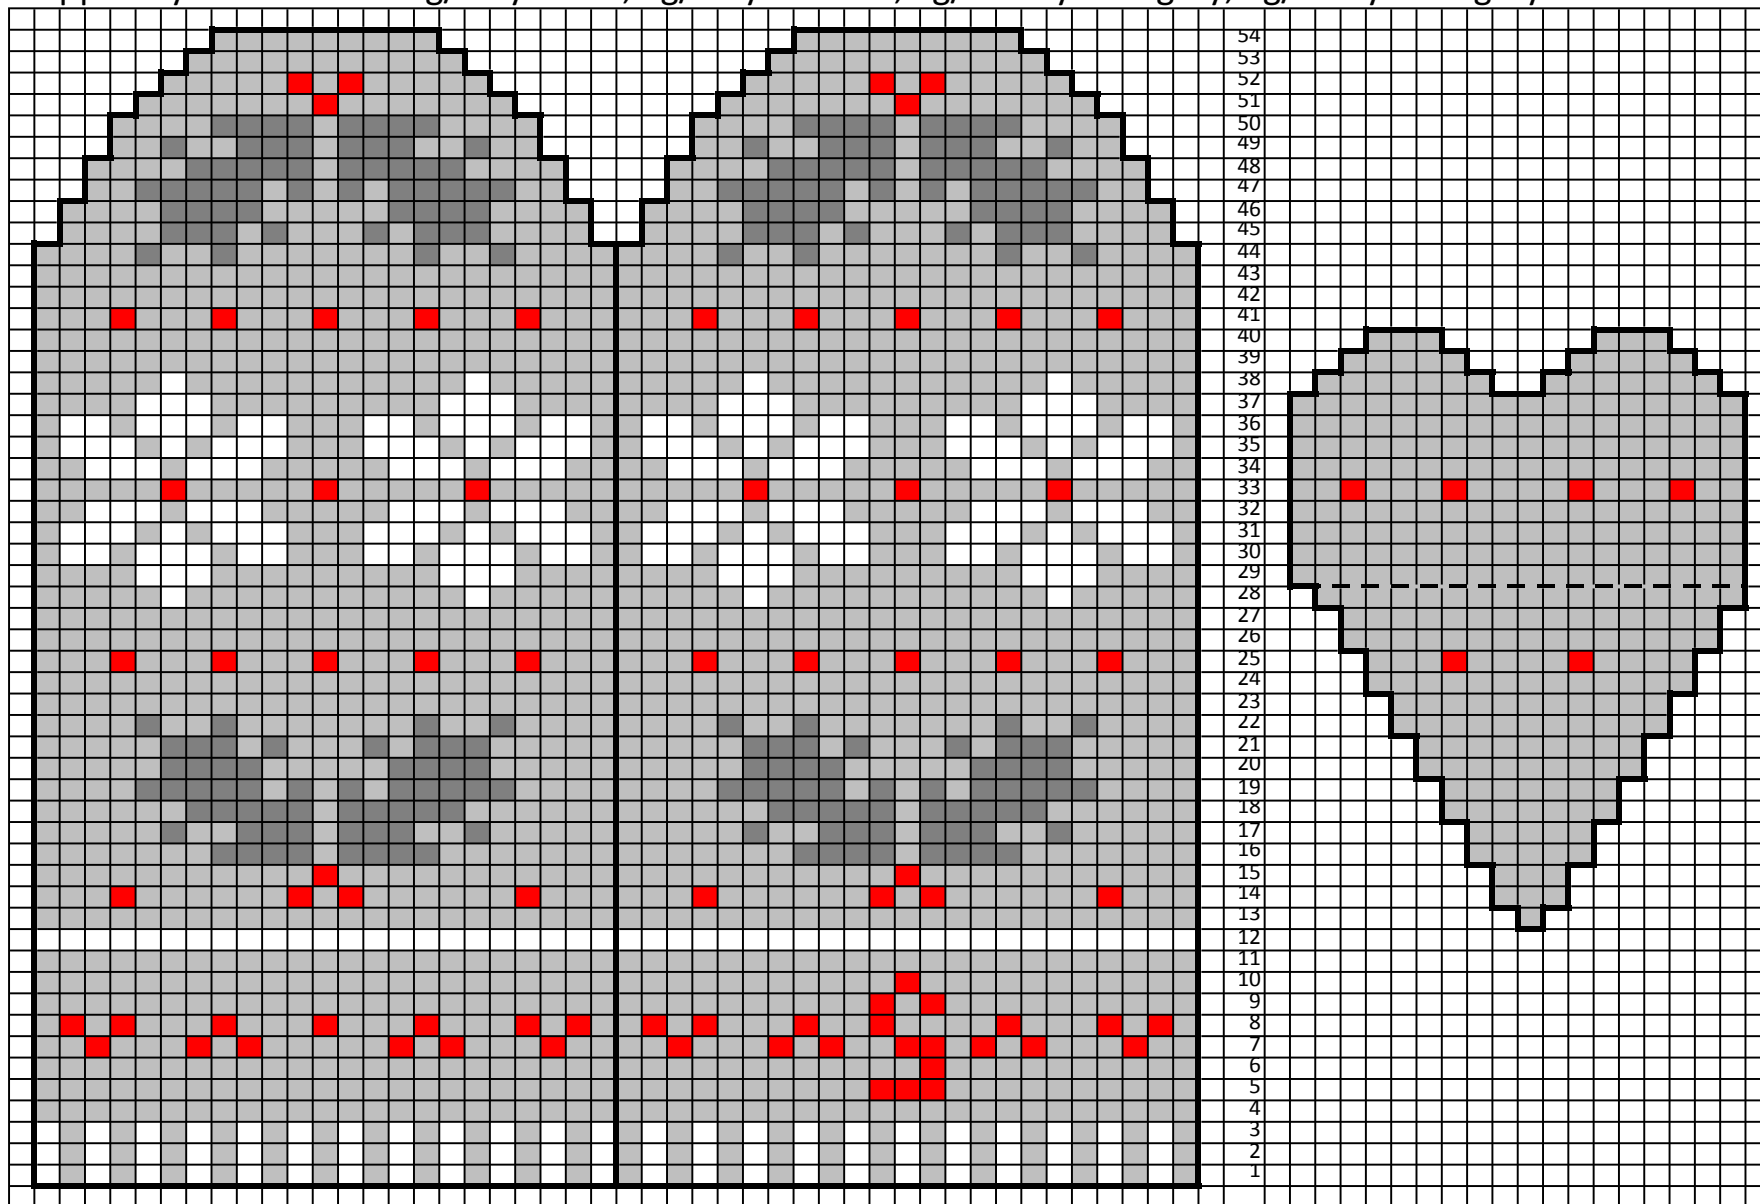

# Mitten Advent Calendar - Mitten #5 by Kathy Lewinski

approx. yarn amounts: 1g/4.5yds red, 1g/4.5yds white, 6g/27.75yds lt. grey, 2g/9.25yds dk grey

Copyright 2015 Kathy Lewinski JustCraftyEnough.com

Do not duplicate for distribution, post pdf for download, sell or teach without permission