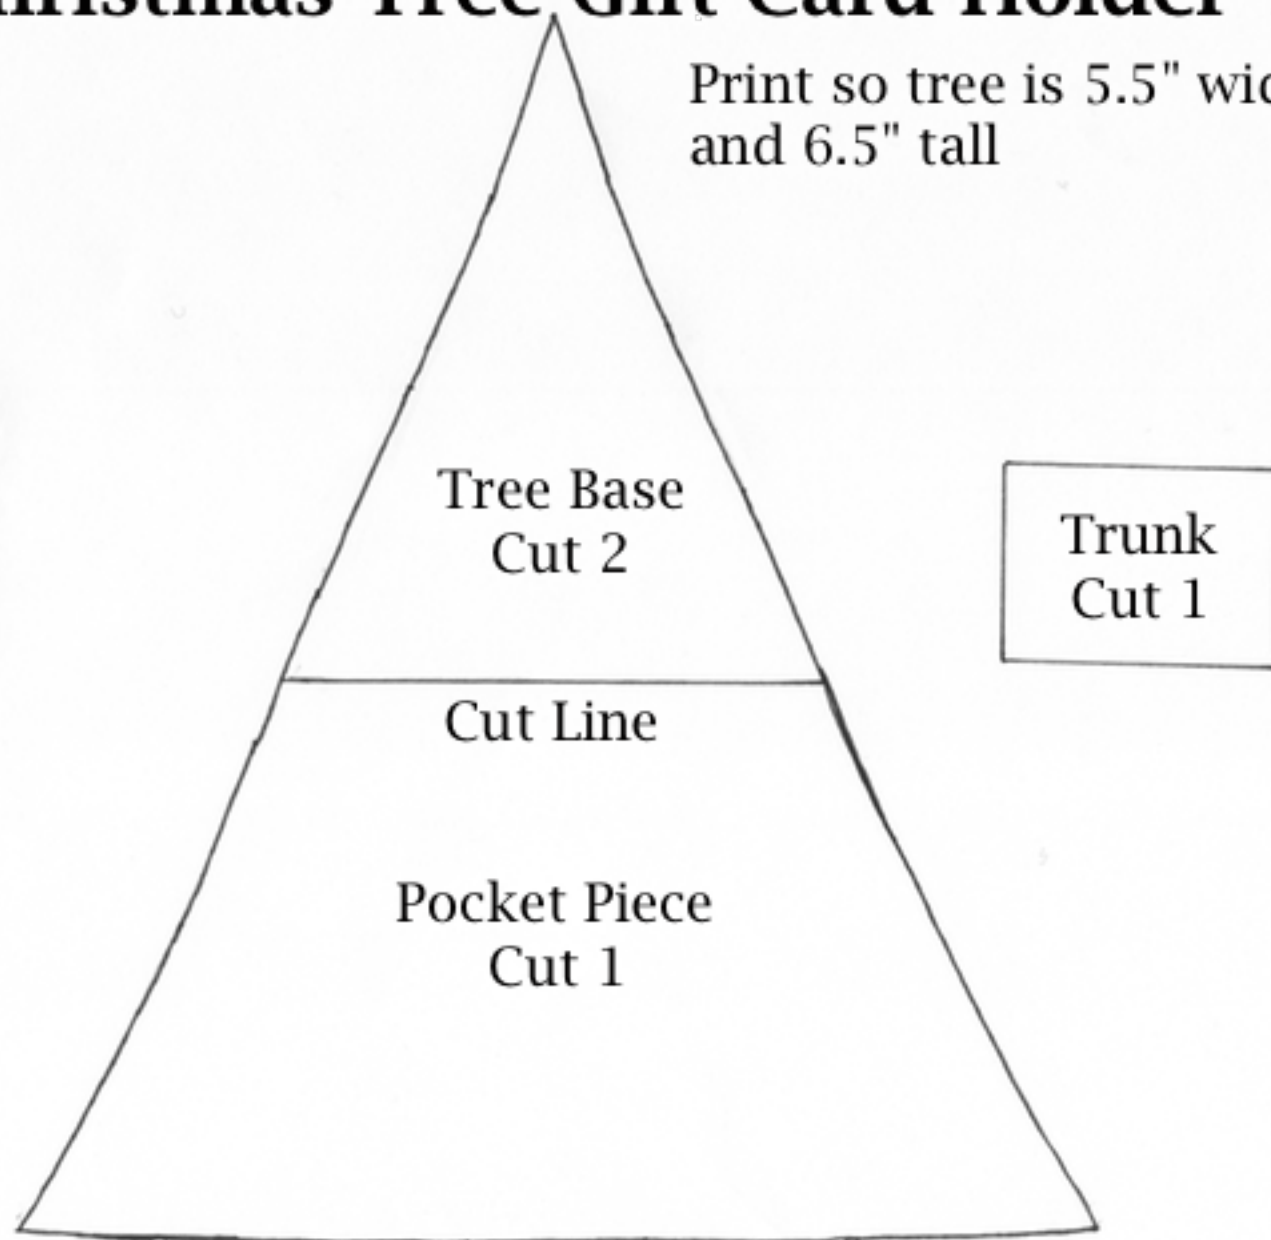

# Christmas Tree Gift Card Holder Template

Print so tree is 5.5" wide at the bottom  
and 6.5" tall

Copyright 2012 Kathy Lewinski [JustCraftyEnough.com](http://JustCraftyEnough.com)

For personal use only