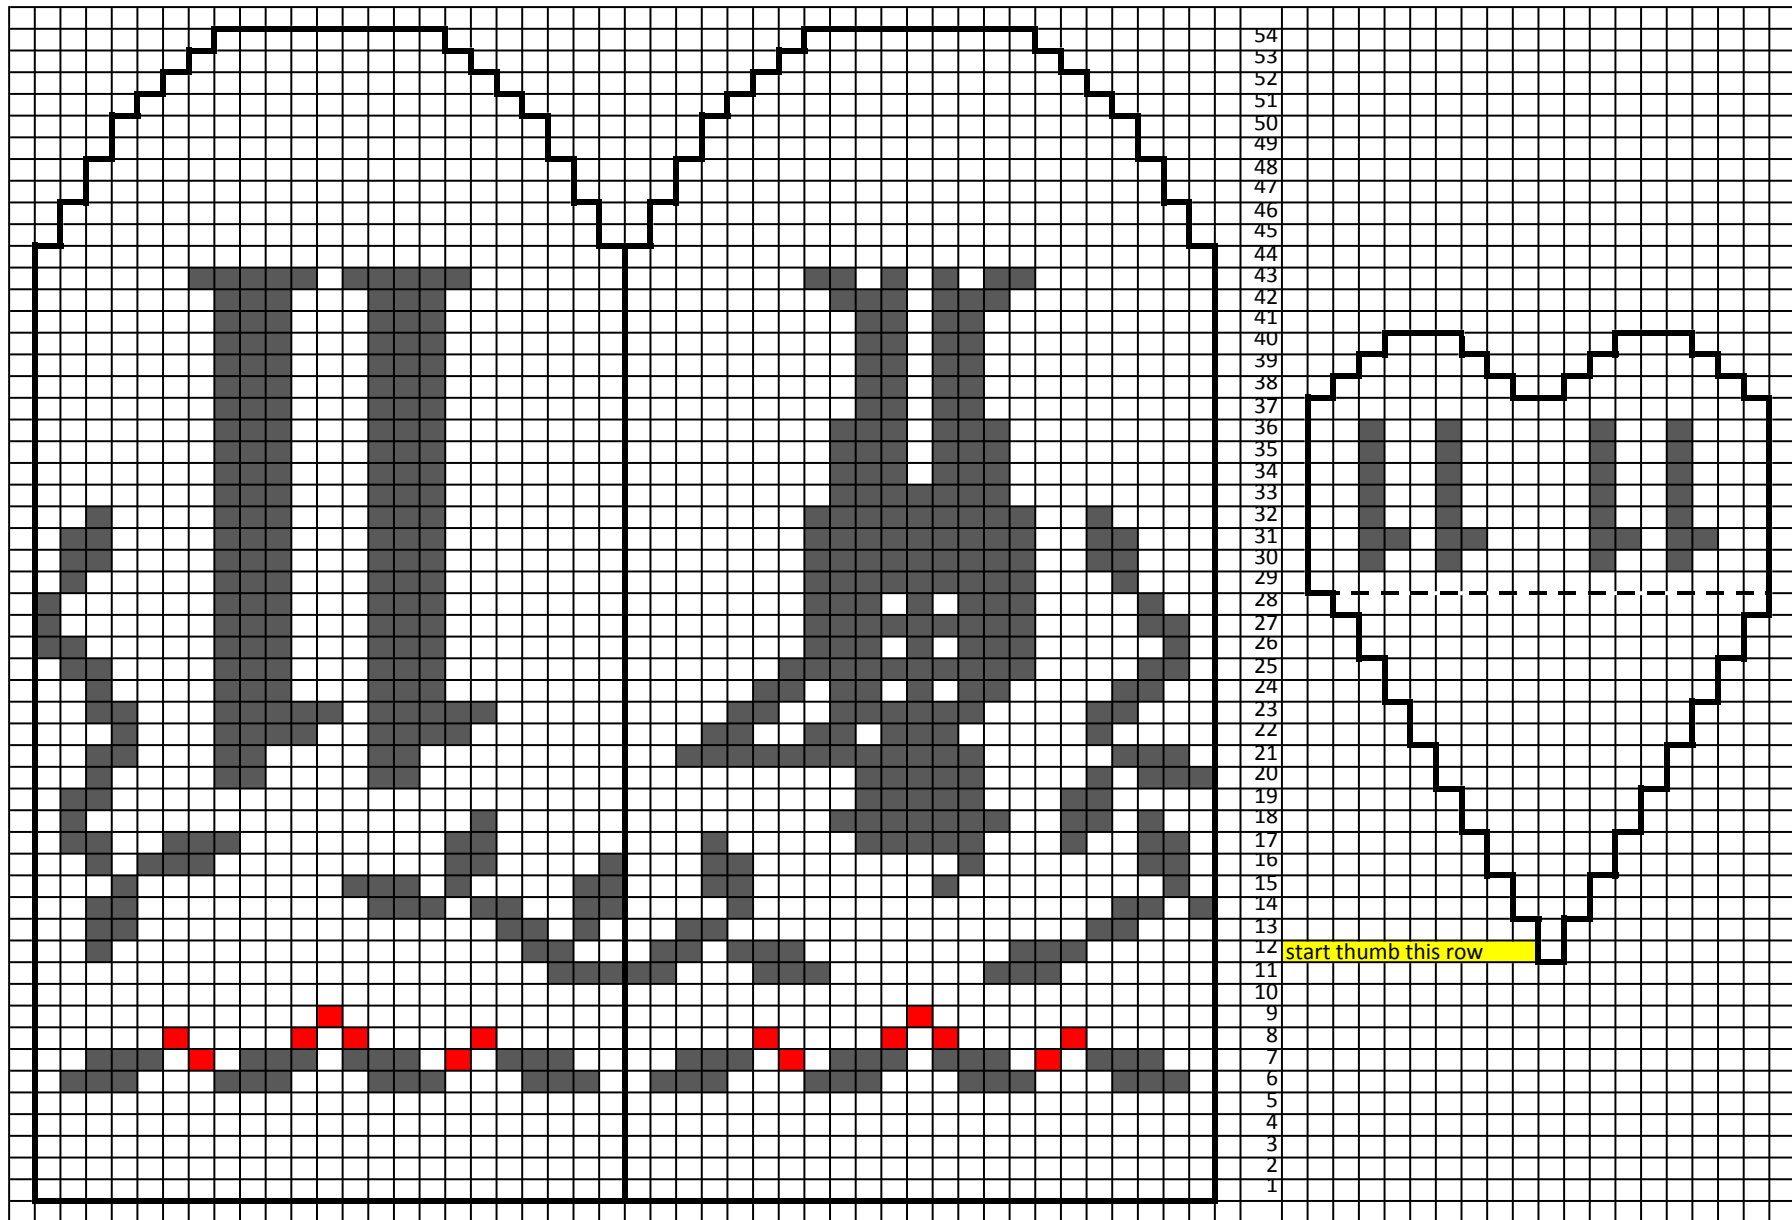

# 12 Days of Christmas Garland - Mitten 11 by Kathy Lewinski

yarn amounts: 6g/28yds grey, 2g/10yds black, scrap red

Copyright 2016 Kathy Lewinski JustCraftyEnough.com

Do not duplicate for distribution, post pdf for download, sell or teach without permission

# 12 Days of Christmas Garland - Mitten 11 by Kathy Lewinski

Copyright 2016 Kathy Lewinski JustCraftyEnough.com

Do not duplicate for distribution, post pdf for download, sell or teach without permission