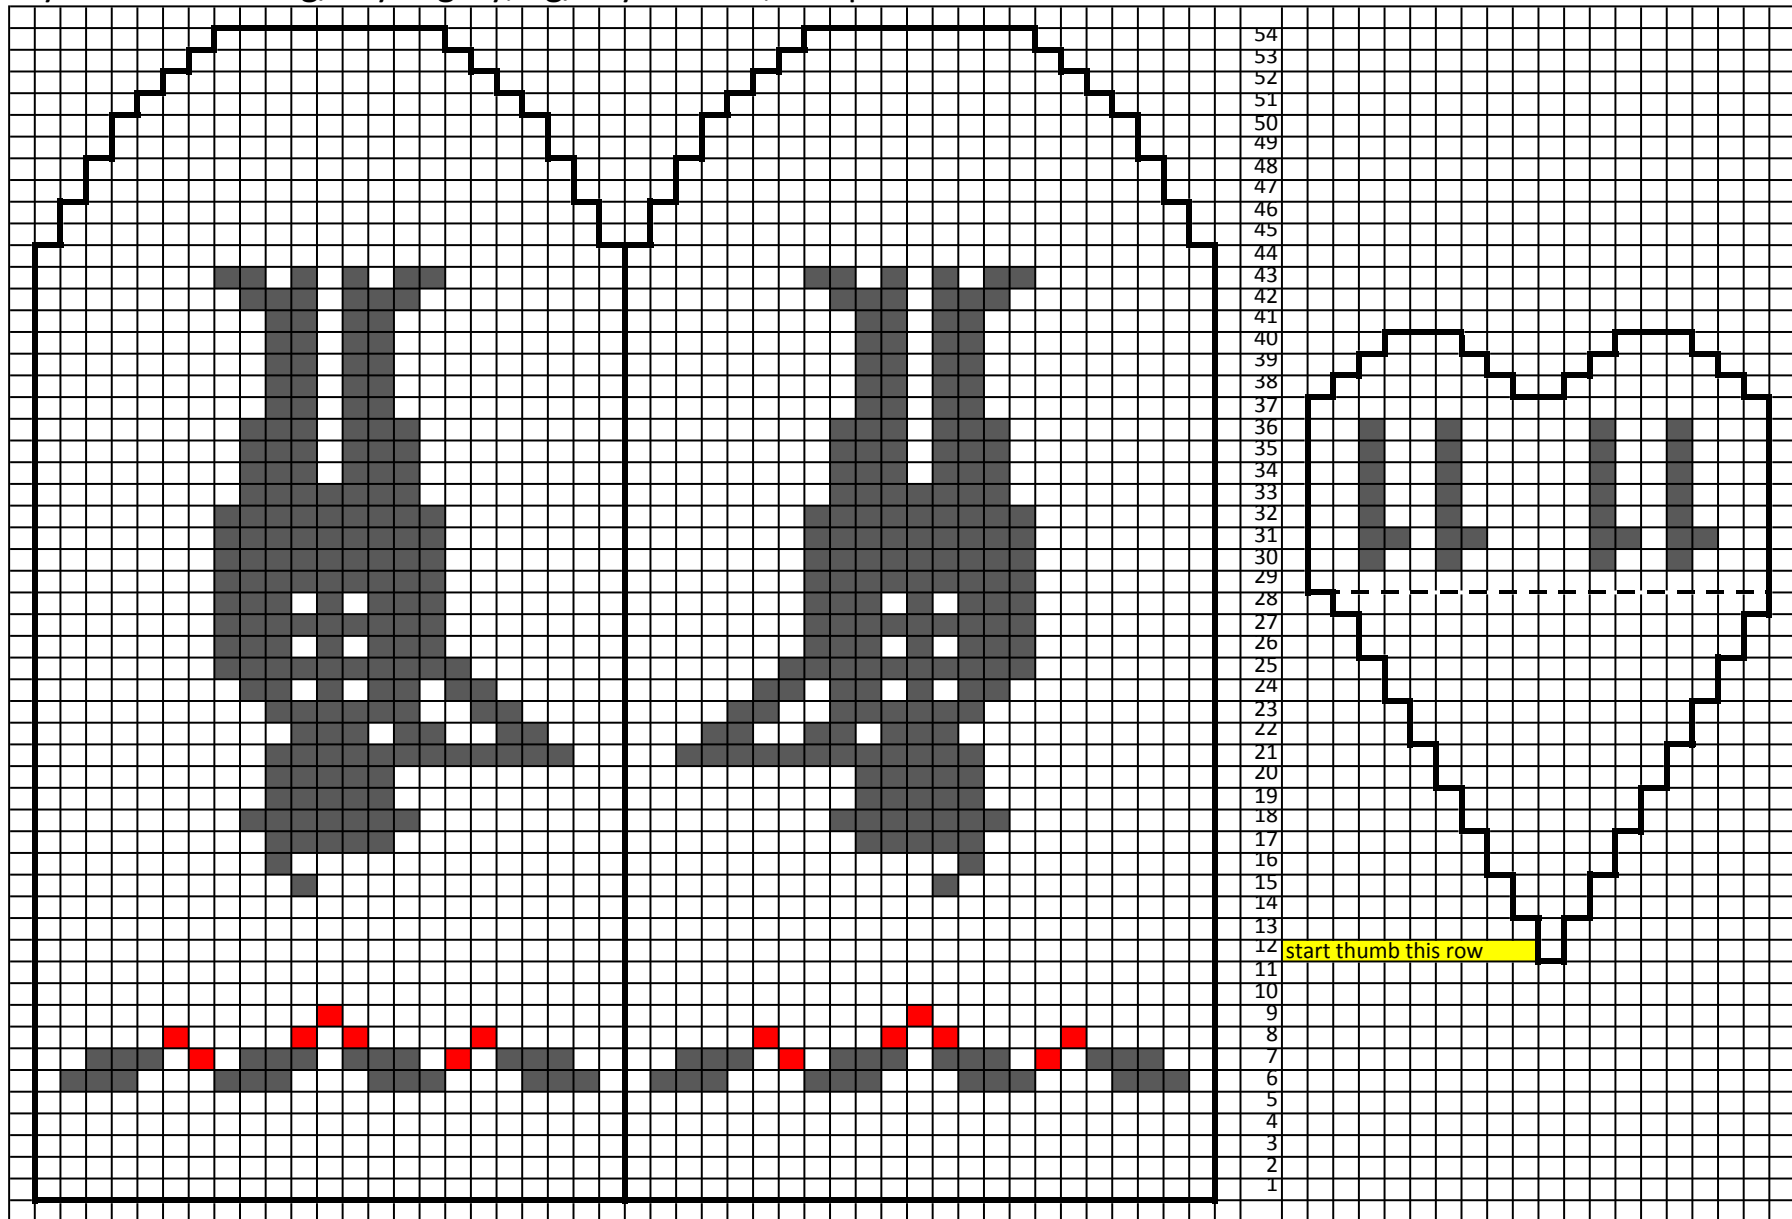

# 12 Days of Christmas Garland - Mitten 11 by Kathy Lewinski

yarn amounts: 6g/28yds grey, 2g/10yds black, scrap red

Copyright 2016 Kathy Lewinski JustCraftyEnough.com

Do not duplicate for distribution, post pdf for download, sell or teach without permission

# 12 Days of Christmas Garland - Mitten 11 by Kathy Lewinski

Copyright 2016 Kathy Lewinski JustCraftyEnough.com

Do not duplicate for distribution, post pdf for download, sell or teach without permission