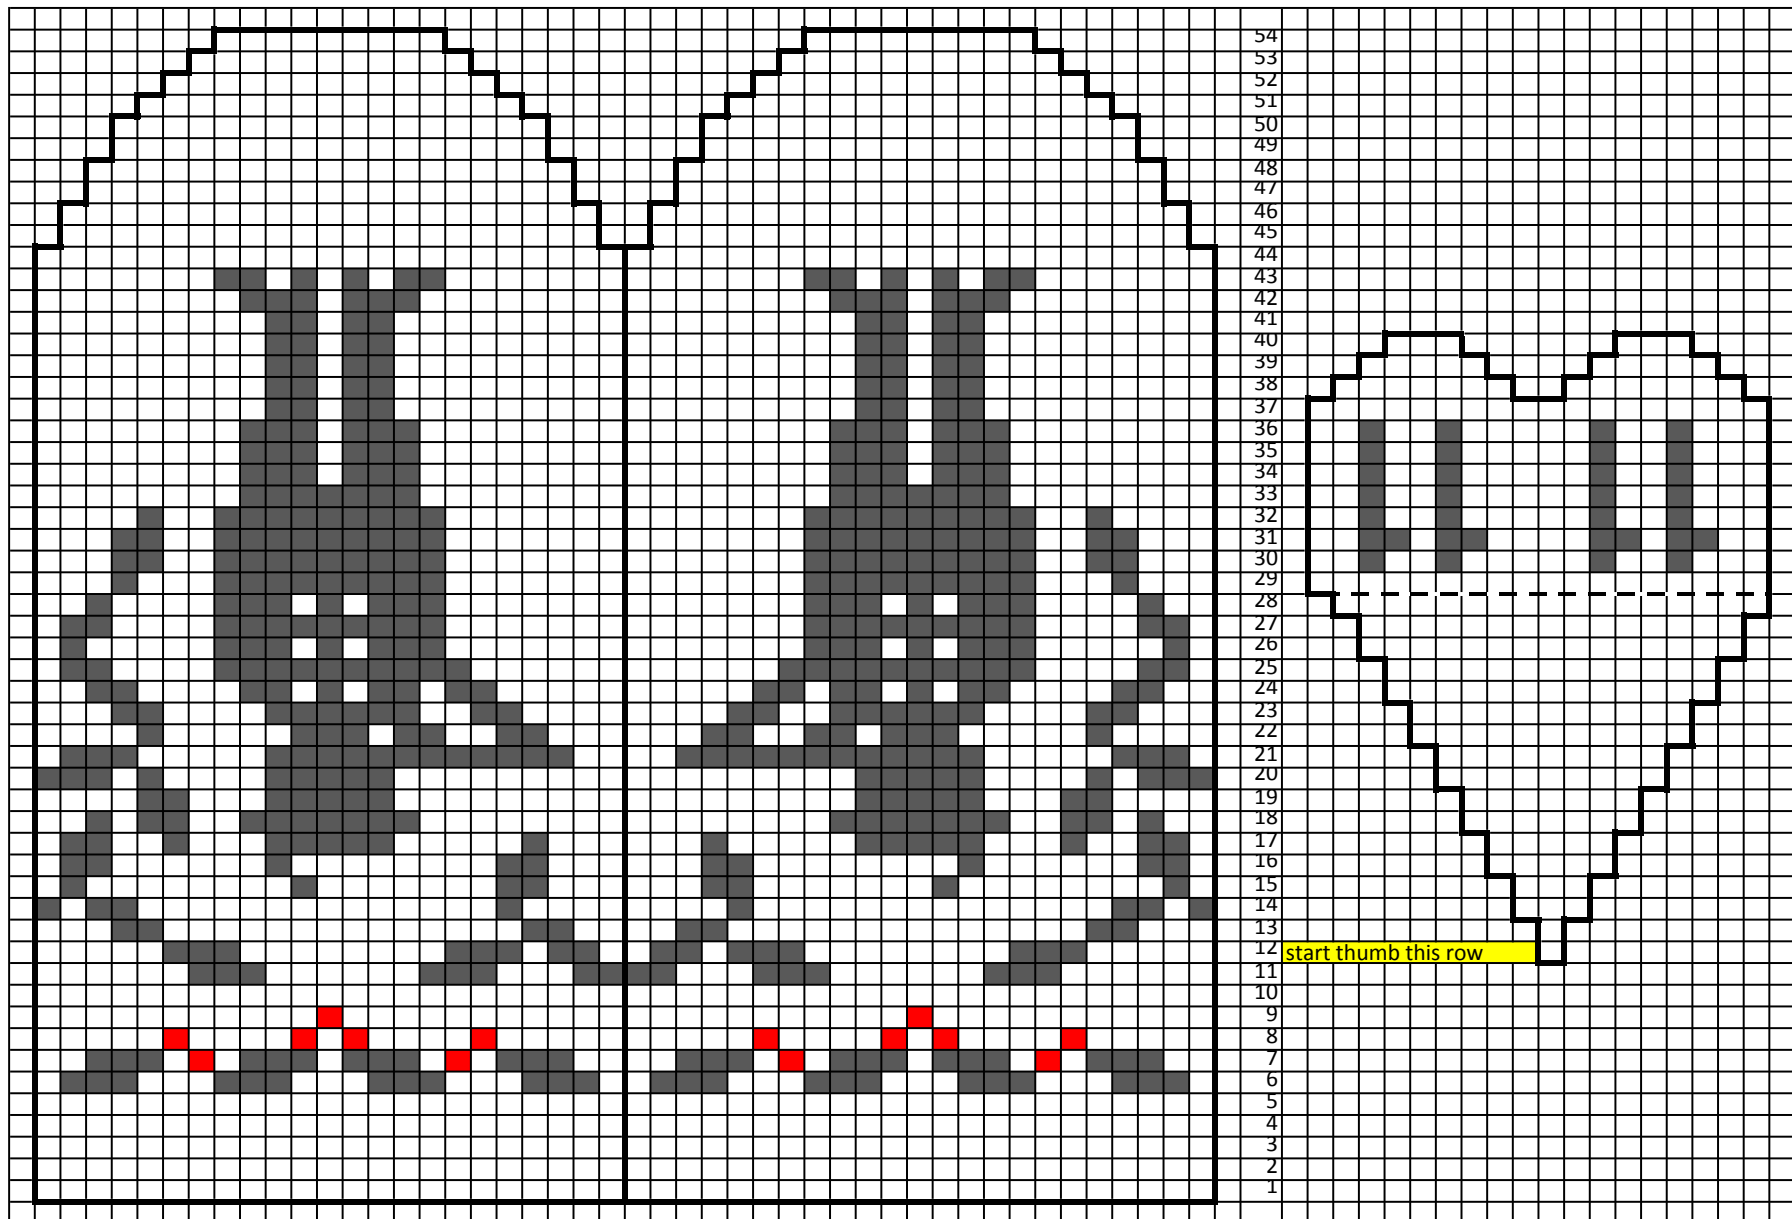

# 12 Days of Christmas Garland - Mitten 11 by Kathy Lewinski

yarn amounts: 6g/28yds grey, 2g/10yds black, scrap red

Copyright 2016 Kathy Lewinski JustCraftyEnough.com

Do not duplicate for distribution, post pdf for download, sell or teach without permission

# 12 Days of Christmas Garland - Mitten 11 by Kathy Lewinski

Copyright 2016 Kathy Lewinski JustCraftyEnough.com

Do not duplicate for distribution, post pdf for download, sell or teach without permission