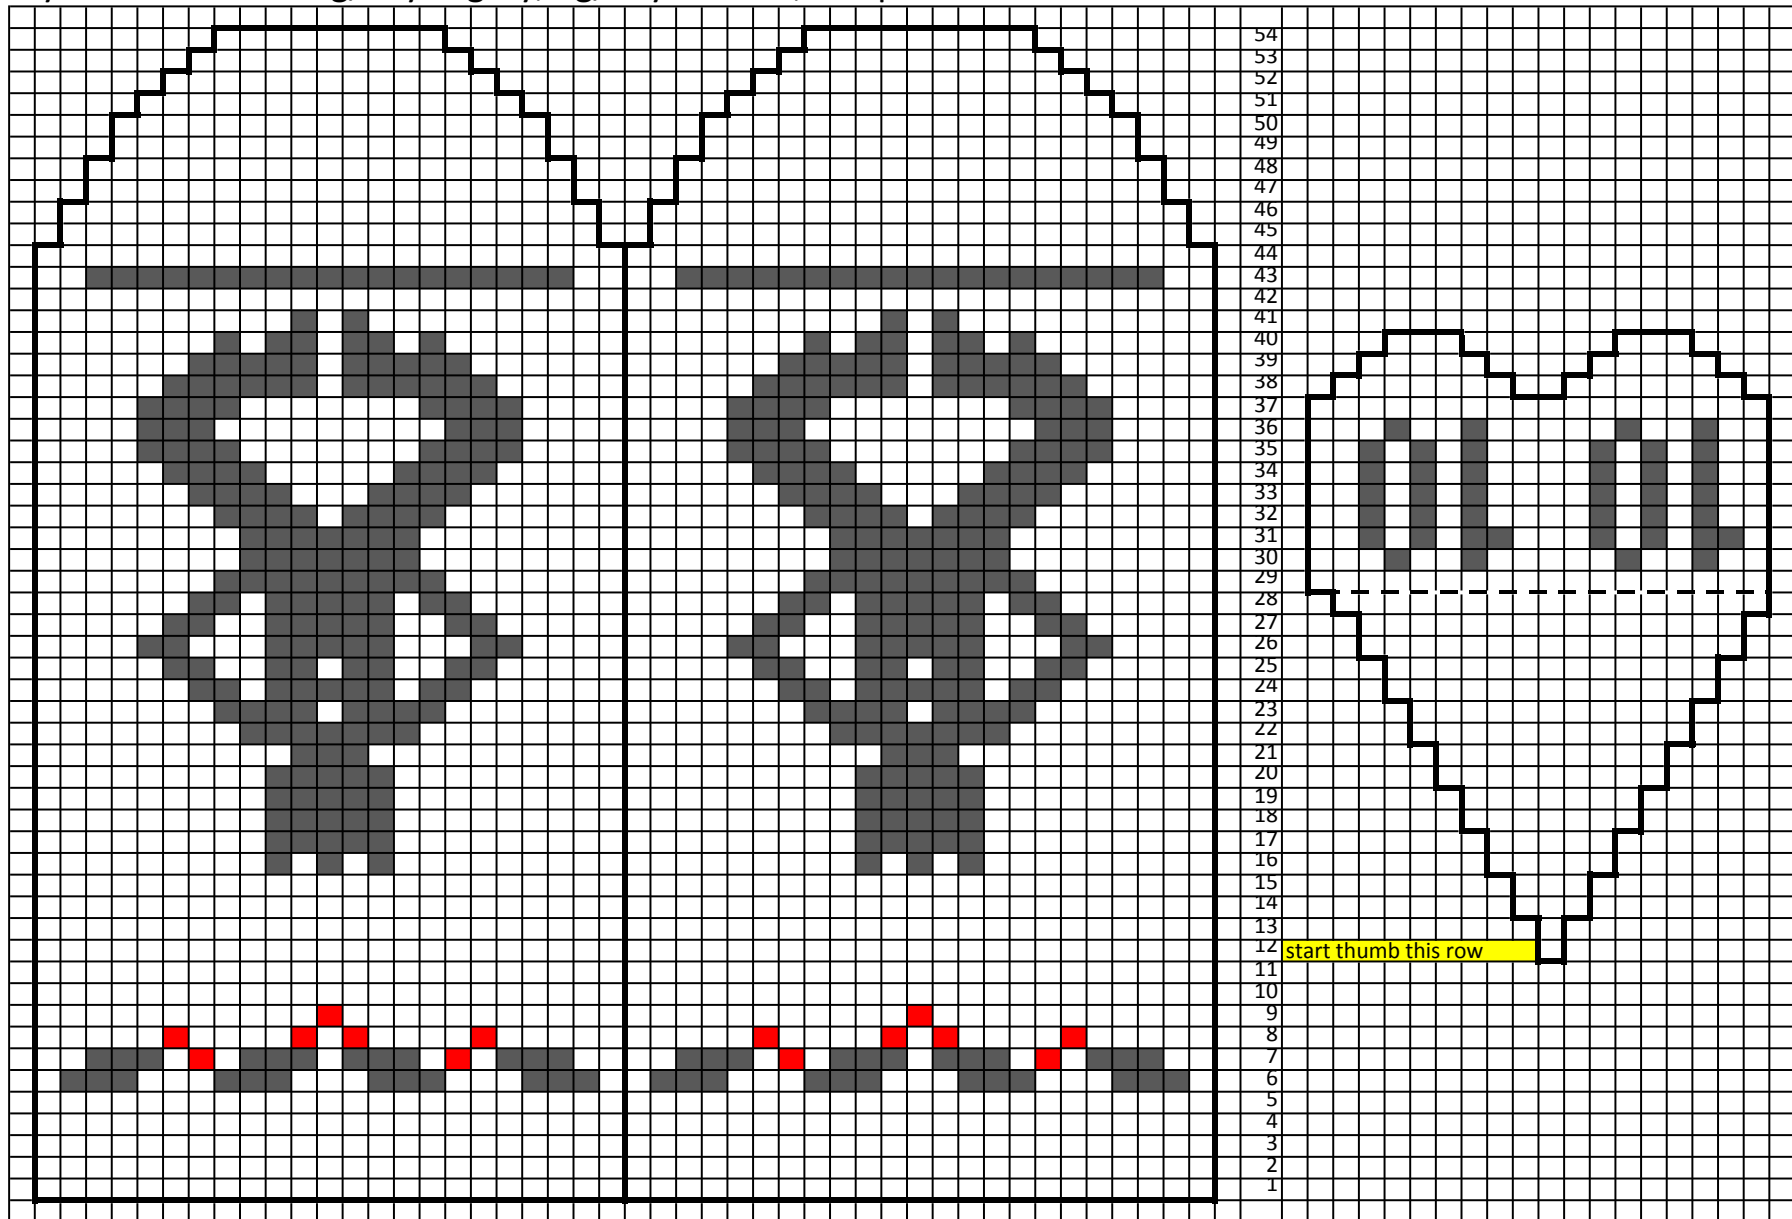

# 12 Days of Christmas Garland - Mitten 10 by Kathy Lewinski

yarn amounts: 5.8g/27yds grey, 2g/10yds black, scrap red

Copyright 2016 Kathy Lewinski JustCraftyEnough.com

Do not duplicate for distribution, post pdf for download, sell or teach without permission

# 12 Days of Christmas Garland - Mitten 10 by Kathy Lewinski

Copyright 2016 Kathy Lewinski JustCraftyEnough.com

Do not duplicate for distribution, post pdf for download, sell or teach without permission