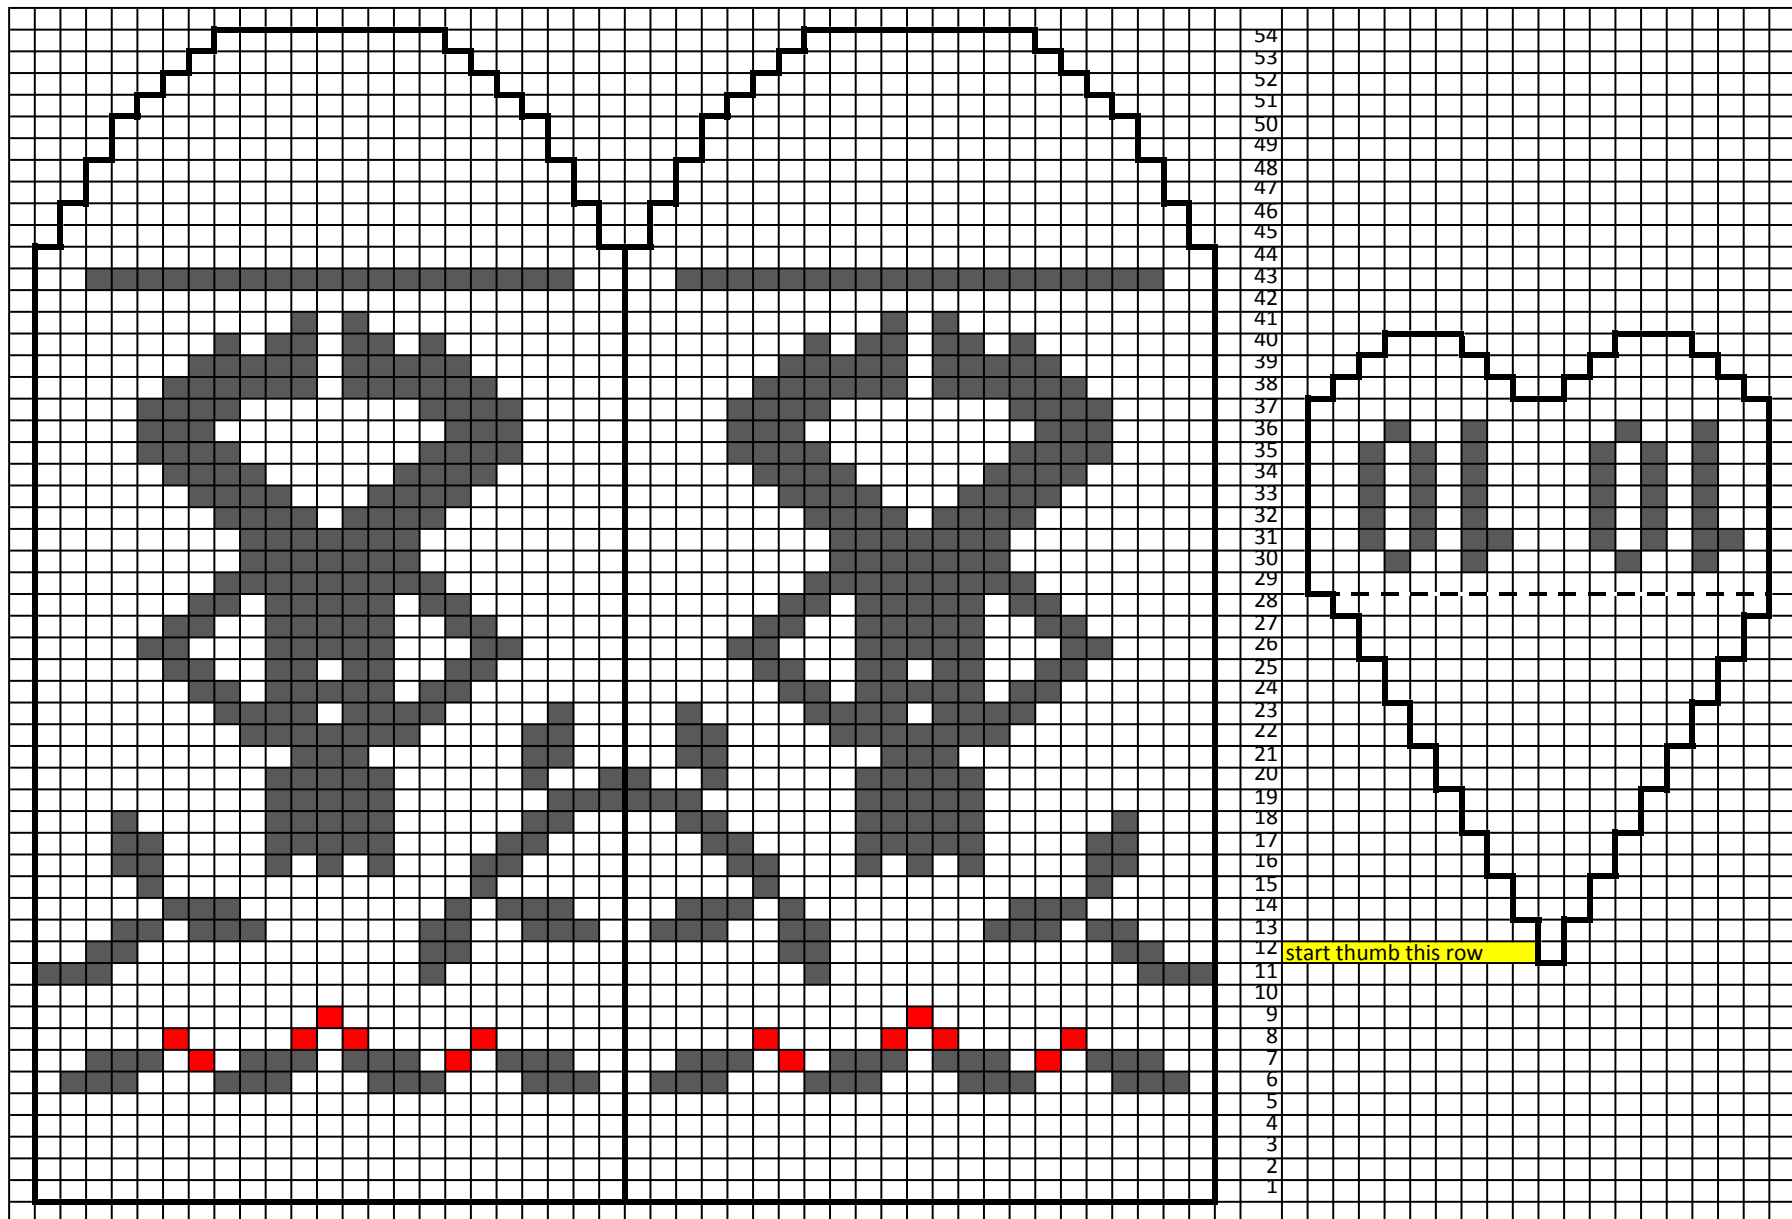

# 12 Days of Christmas Garland - Mitten 10 by Kathy Lewinski

yarn amounts: 5.8g/27yds grey, 2g/10yds black, scrap red

Copyright 2016 Kathy Lewinski JustCraftyEnough.com

Do not duplicate for distribution, post pdf for download, sell or teach without permission

# 12 Days of Christmas Garland - Mitten 10 by Kathy Lewinski

Copyright 2016 Kathy Lewinski JustCraftyEnough.com

Do not duplicate for distribution, post pdf for download, sell or teach without permission