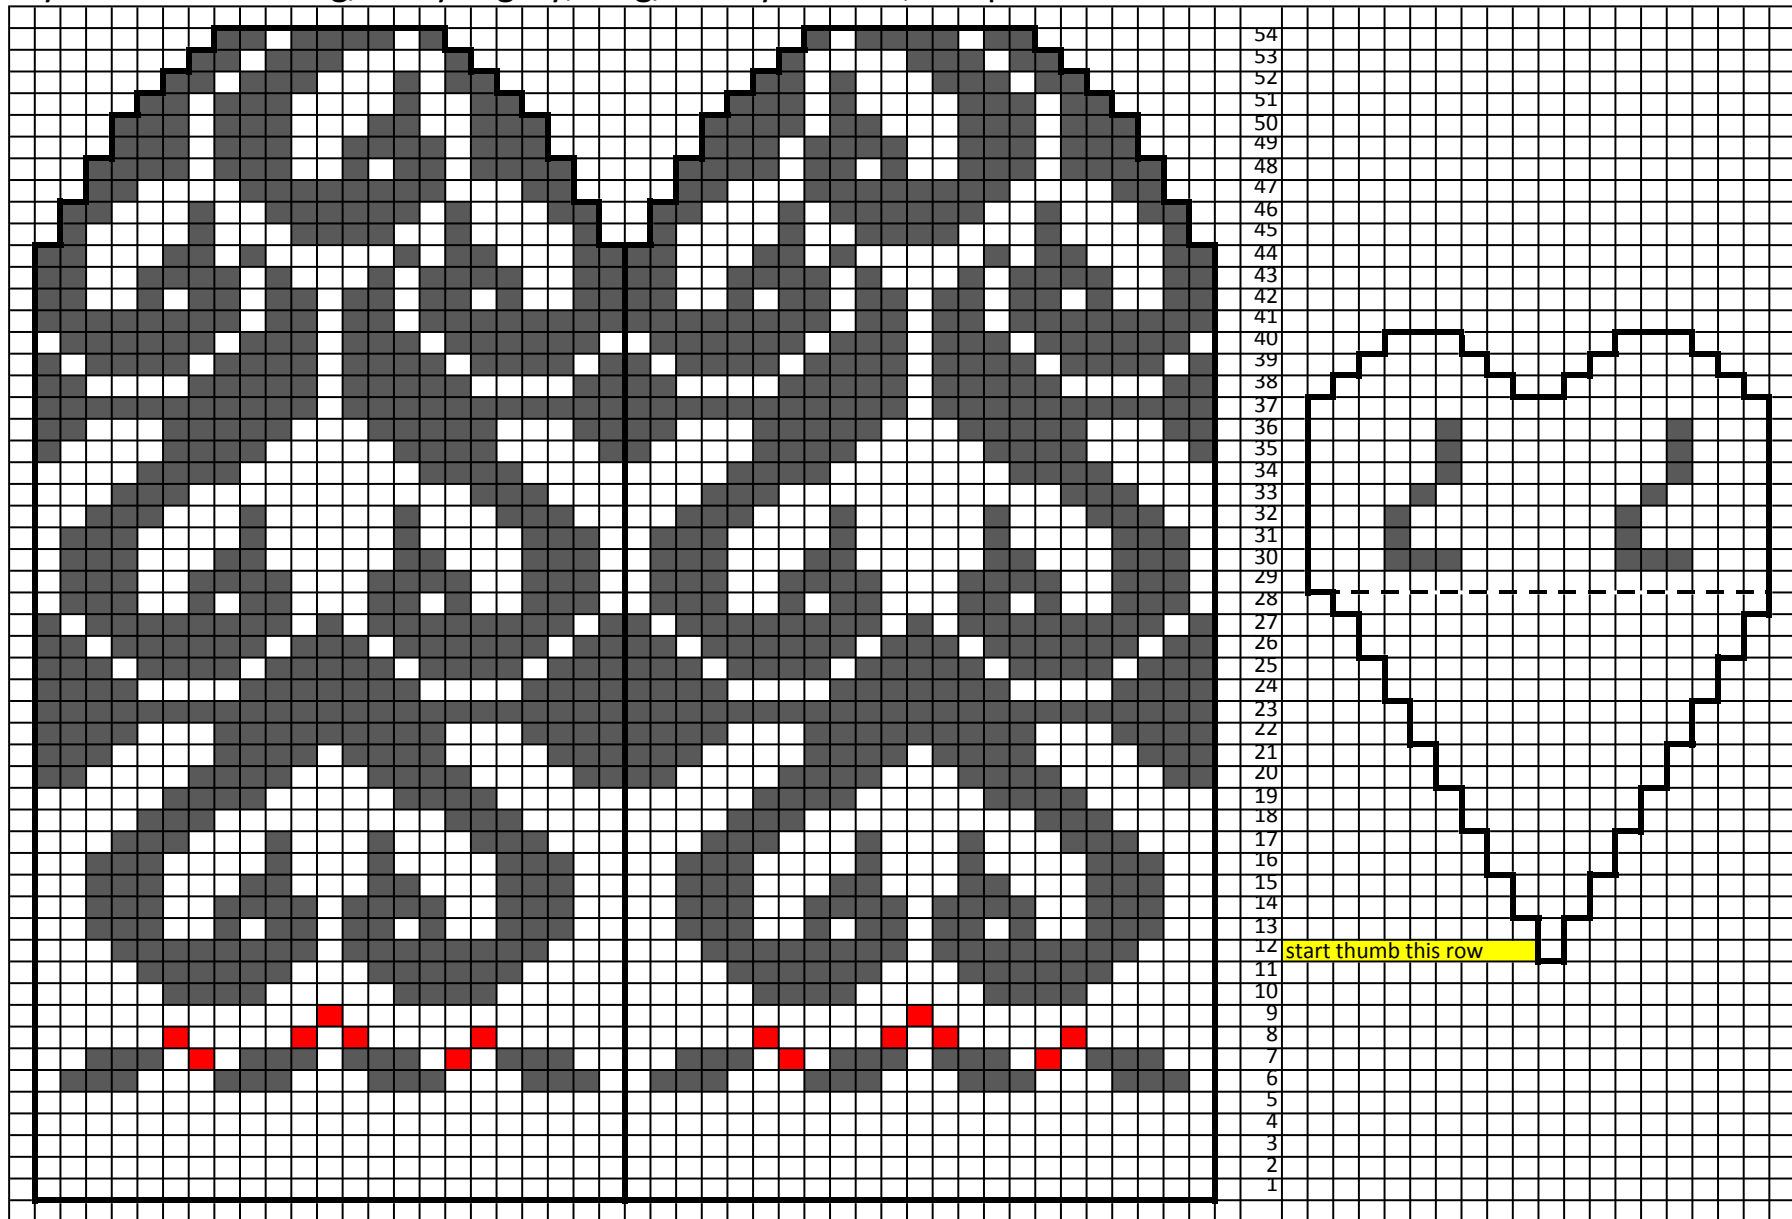

12 Days of Christmas Garland - Mitten 7.2 by Kathy Lewinski

yarn amounts: 4.1g/19.5yds grey, 3.5g/16.25yds black, scrap red

Copyright 2016 Kathy Lewinski JustCraftyEnough.com

Do not duplicate for distribution, post pdf for download, sell or teach without permission

12 Days of Christmas Garland - Mitten 7.2 by Kathy Lewinski

Copyright 2016 Kathy Lewinski JustCraftyEnough.com

Do not duplicate for distribution, post pdf for download, sell or teach without permission