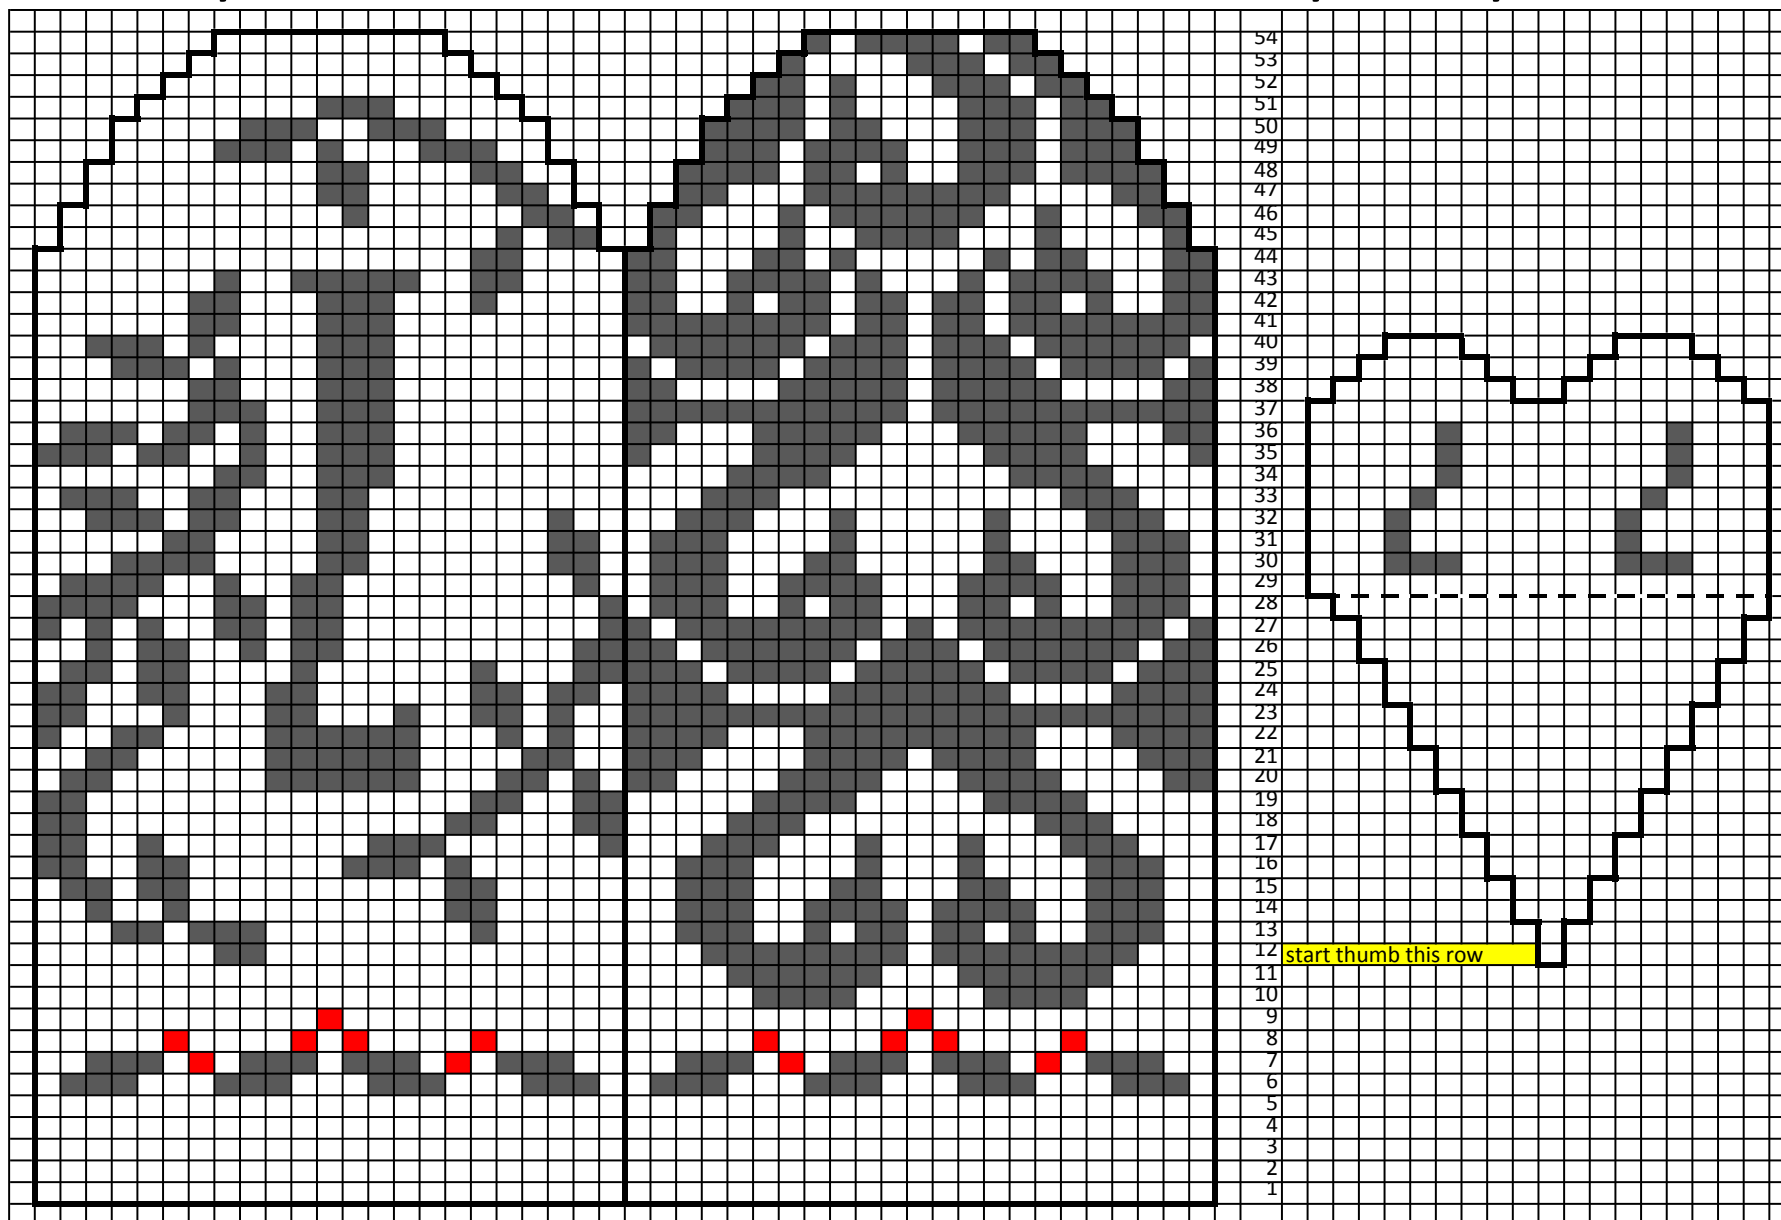

12 Days of Christmas Garland - Mitten 7.2 by Kathy Lewinski

yarn amounts: 4.1g/19.5yds grey, 3.5g/16.25yds black, scrap red

Copyright 2016 Kathy Lewinski JustCraftyEnough.com

Do not duplicate for distribution, post pdf for download, sell or teach without permission

12 Days of Christmas Garland - Mitten 7.2 by Kathy Lewinski

Copyright 2016 Kathy Lewinski JustCraftyEnough.com

Do not duplicate for distribution, post pdf for download, sell or teach without permission