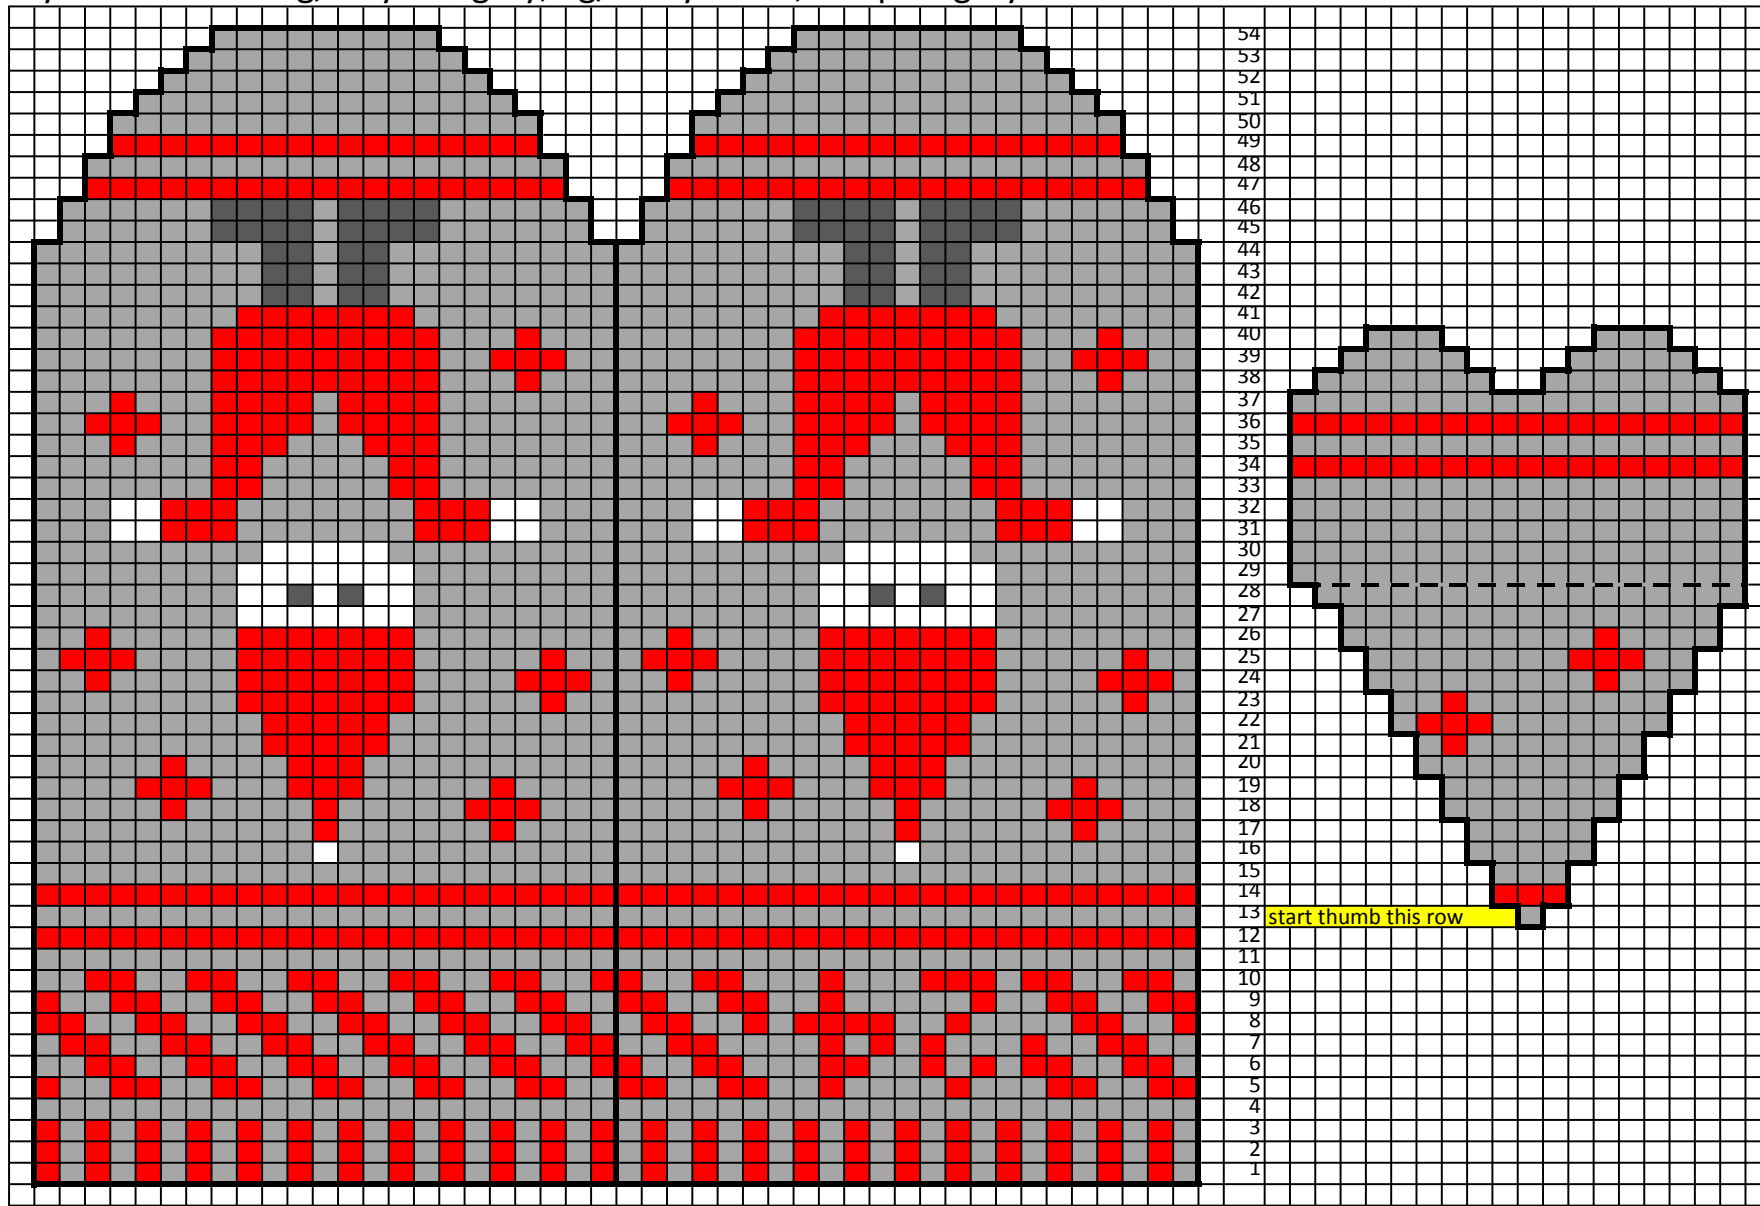

# Mitten Advent Calendar - Mitten #24 by Kathy Lewinski

yarn amounts: 6g/18.yds lt grey, 3g/14.5yds red, scrap dk grey and white

Copyright 2015 Kathy Lewinski JustCraftyEnough.com

Do not duplicate for distribution, post pdf for download, sell or teach without permission