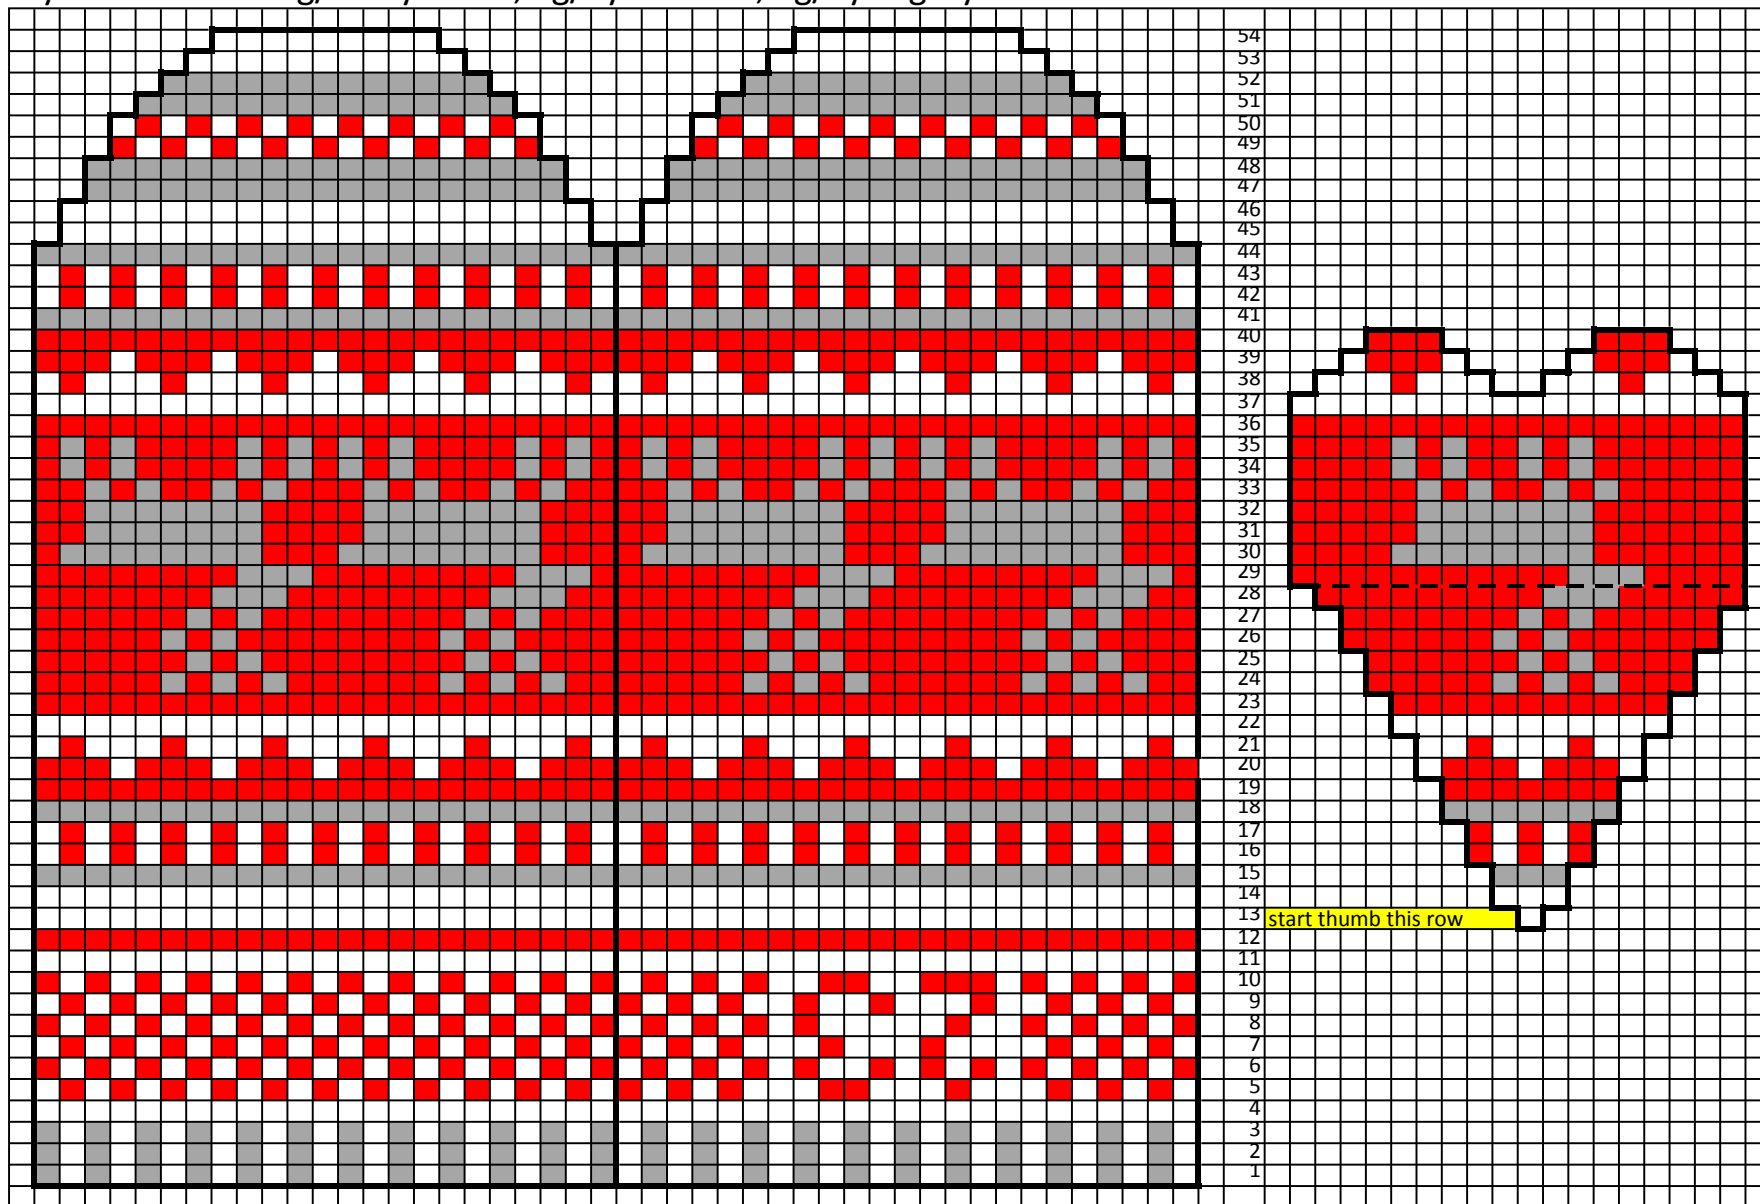

Mitten Advent Calendar - Mitten #23 by Kathy Lewinski

yarn amounts: 5g/23.5yds red, 2g/9yds white, 2g/9yds grey

Copyright 2015 Kathy Lewinski JustCraftyEnough.com

Do not duplicate for distribution, post pdf for download, sell or teach without permission