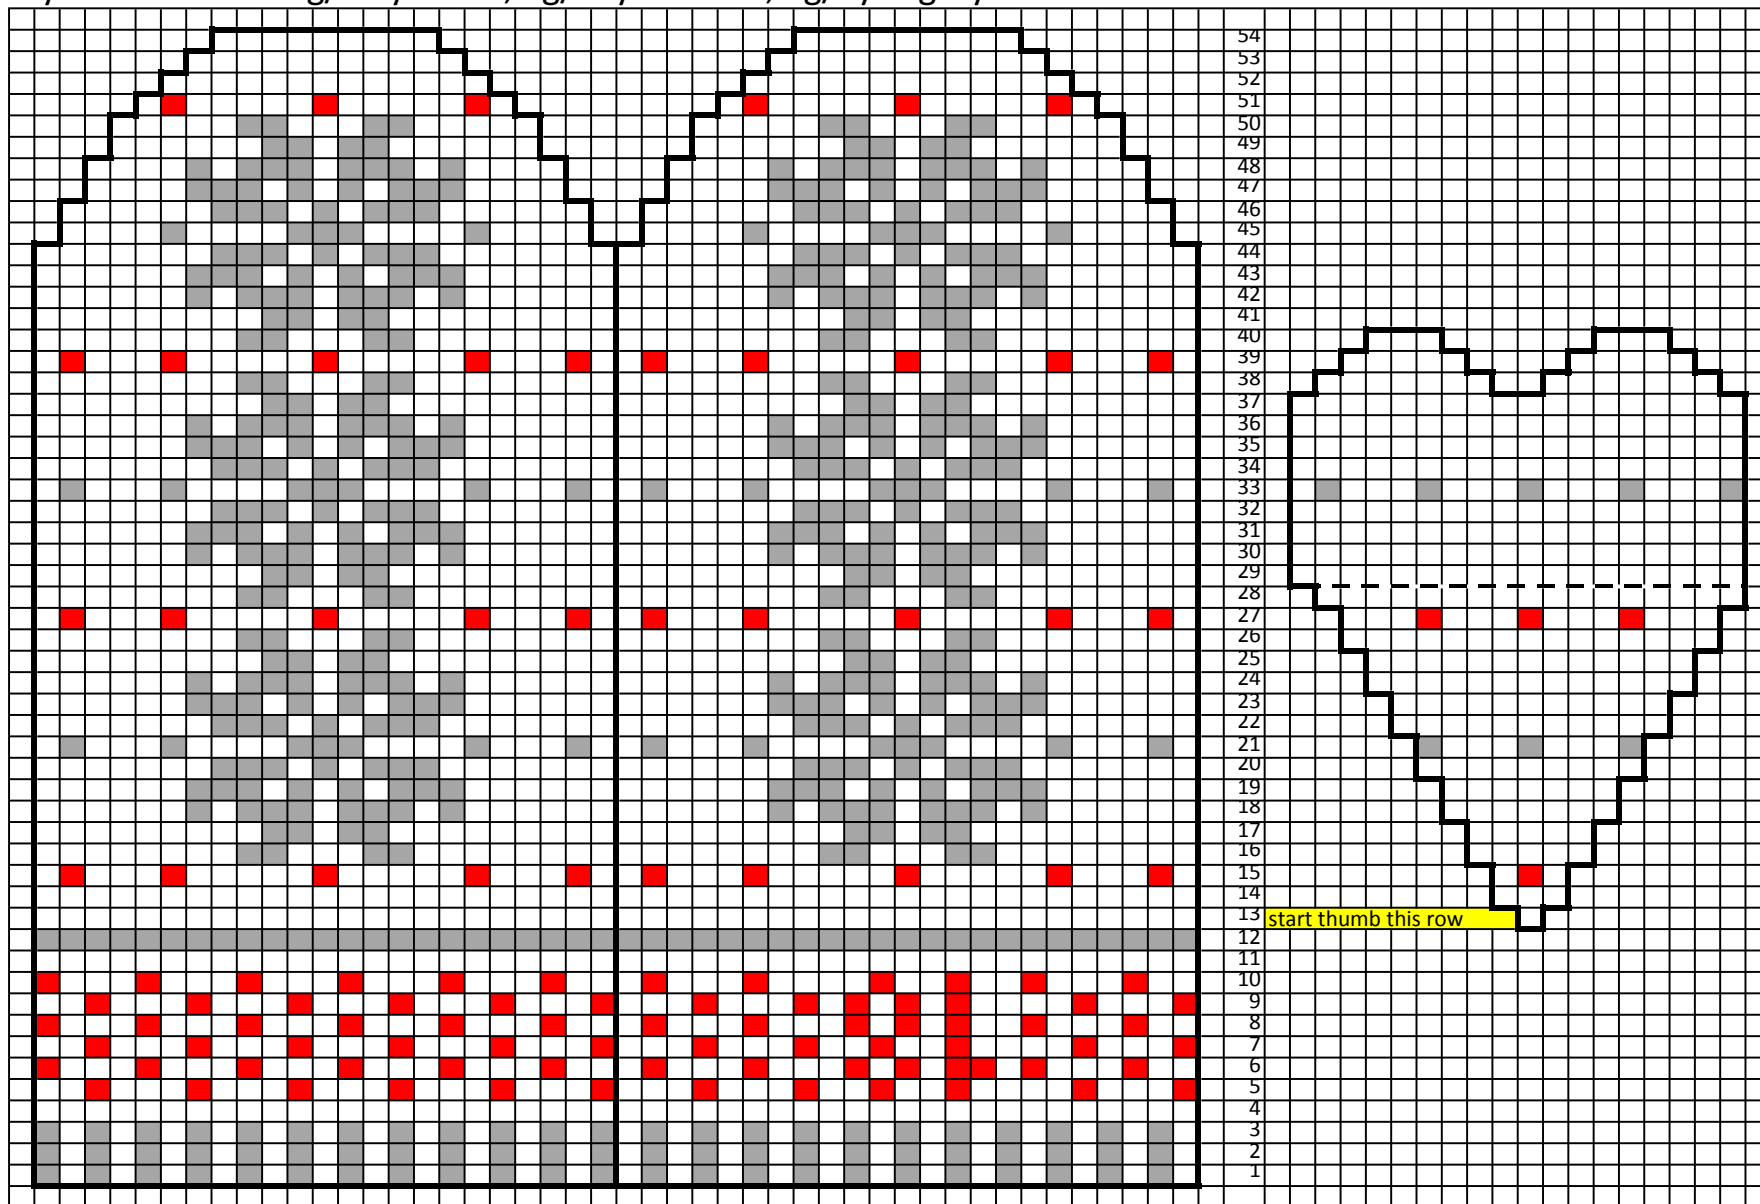

Mitten Advent Calendar - Mitten #18 by Kathy Lewinski

yarn amounts: .5g/2.5yds red, 6g/27yds white, 2g/9yds grey

Copyright 2015 Kathy Lewinski JustCraftyEnough.com

Do not duplicate for distribution, post pdf for download, sell or teach without permission