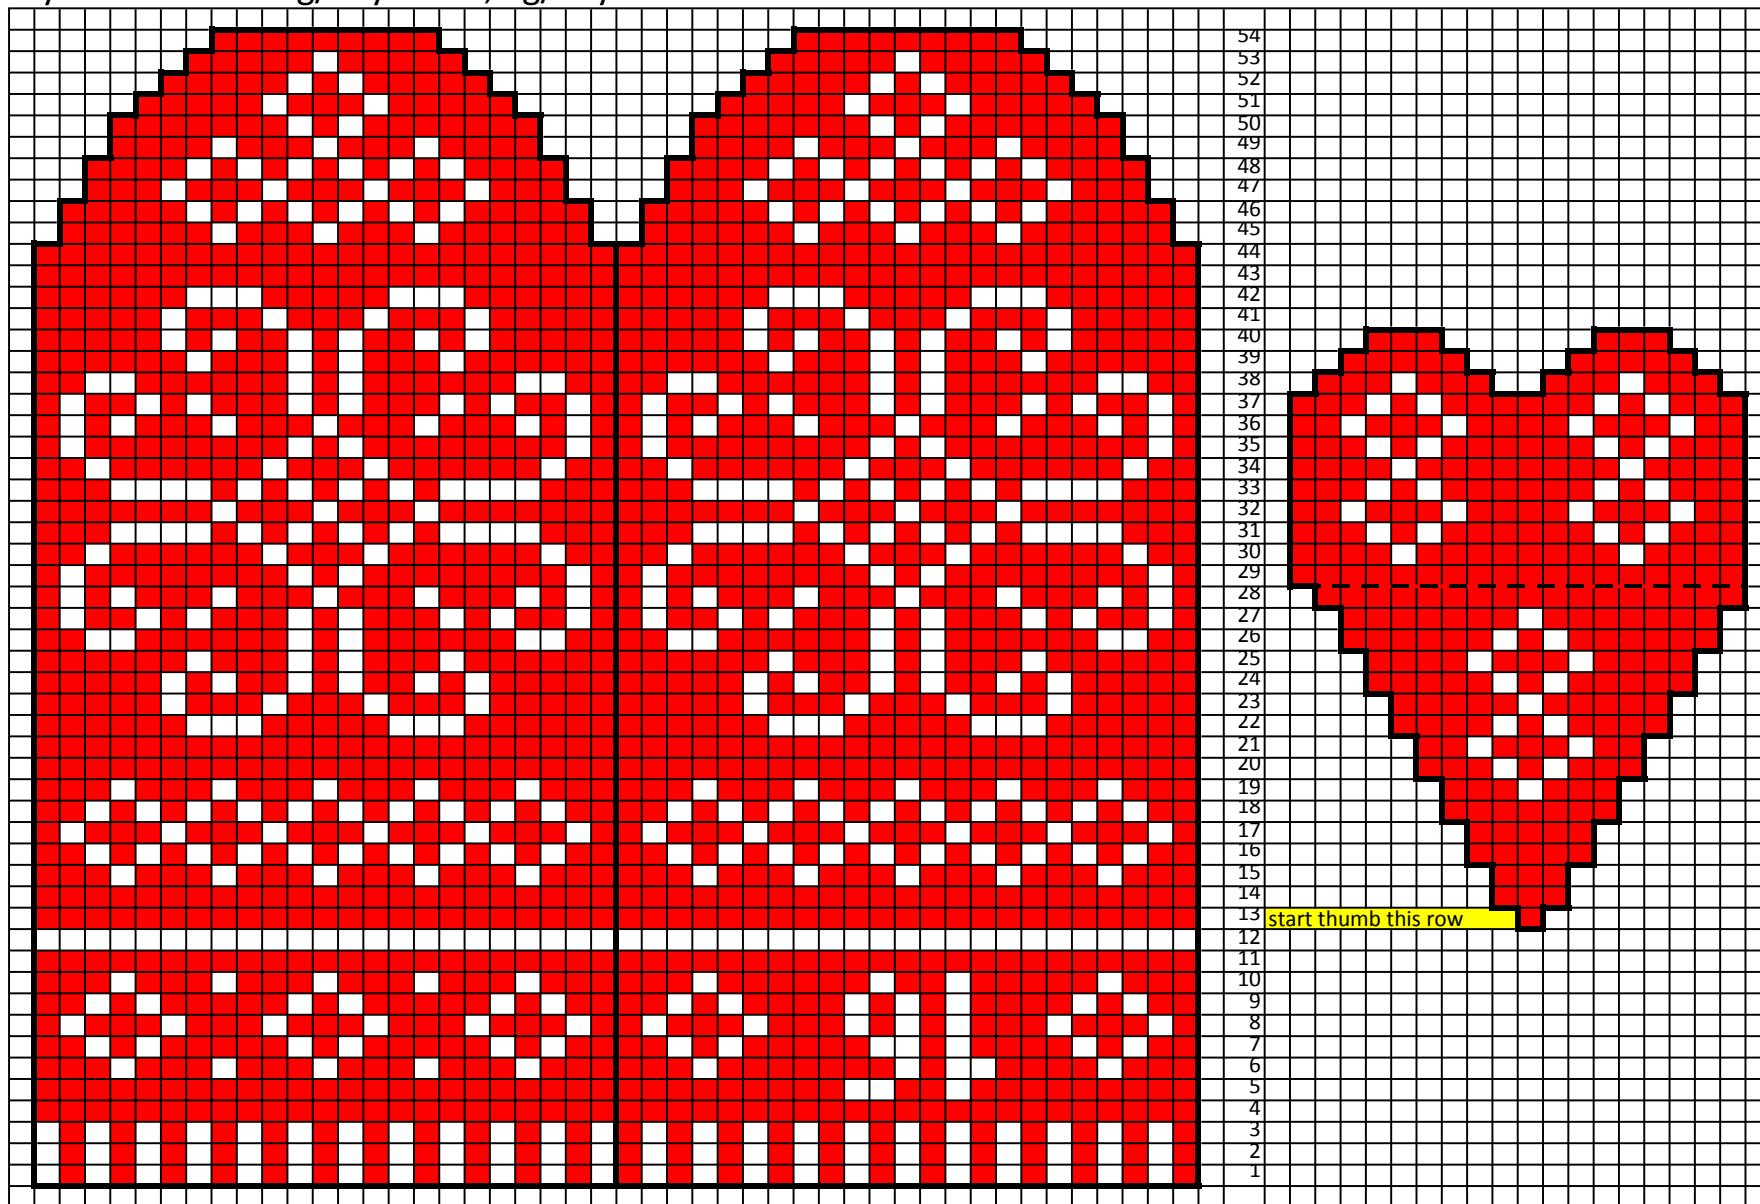

Mitten Advent Calendar - Mitten #16 by Kathy Lewinski

yarn amounts: 6g/28yds red, 3g/14yds white

Copyright 2015 Kathy Lewinski JustCraftyEnough.com

Do not duplicate for distribution, post pdf for download, sell or teach without permission