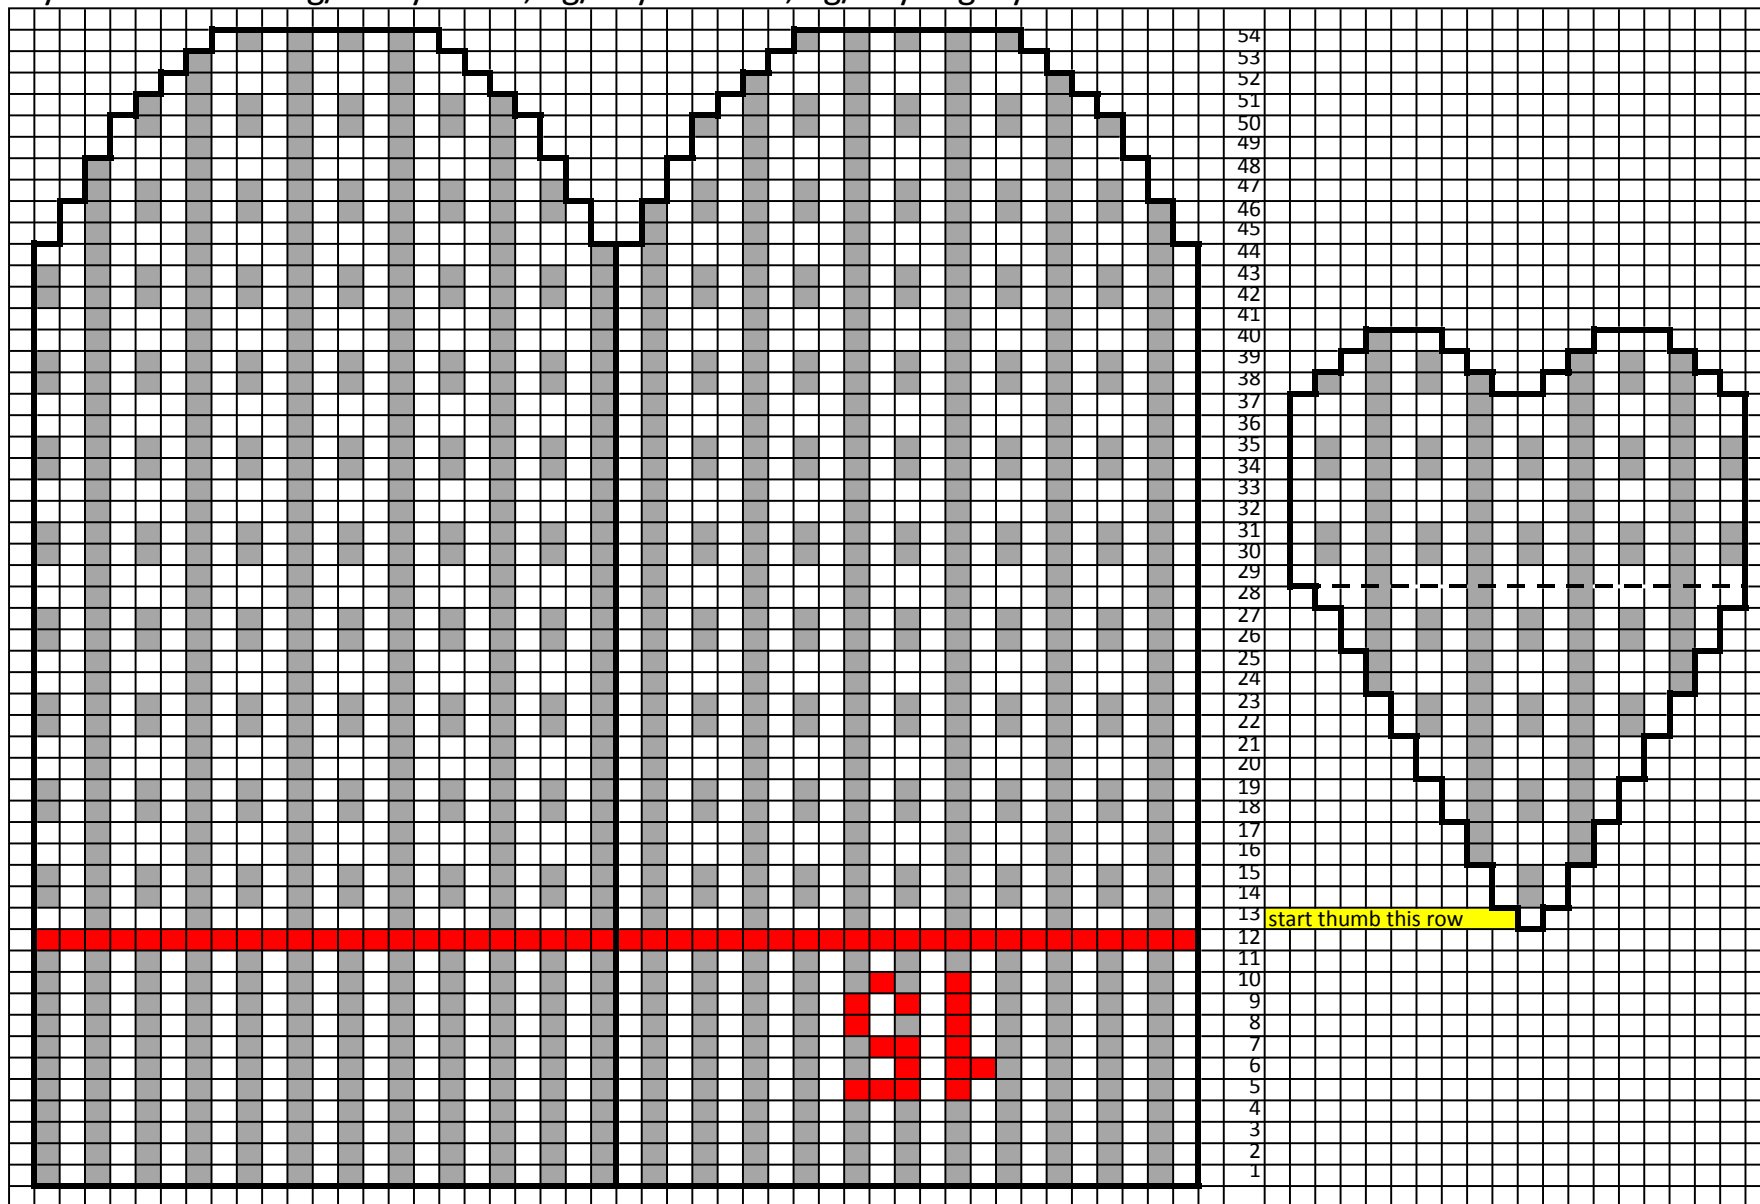

Mitten Advent Calendar - Mitten #15 by Kathy Lewinski

yarn amounts: .5g/2.25yds red, 6g/27yds white, 3g/14yds grey

Copyright 2015 Kathy Lewinski JustCraftyEnough.com

Do not duplicate for distribution, post pdf for download, sell or teach without permission