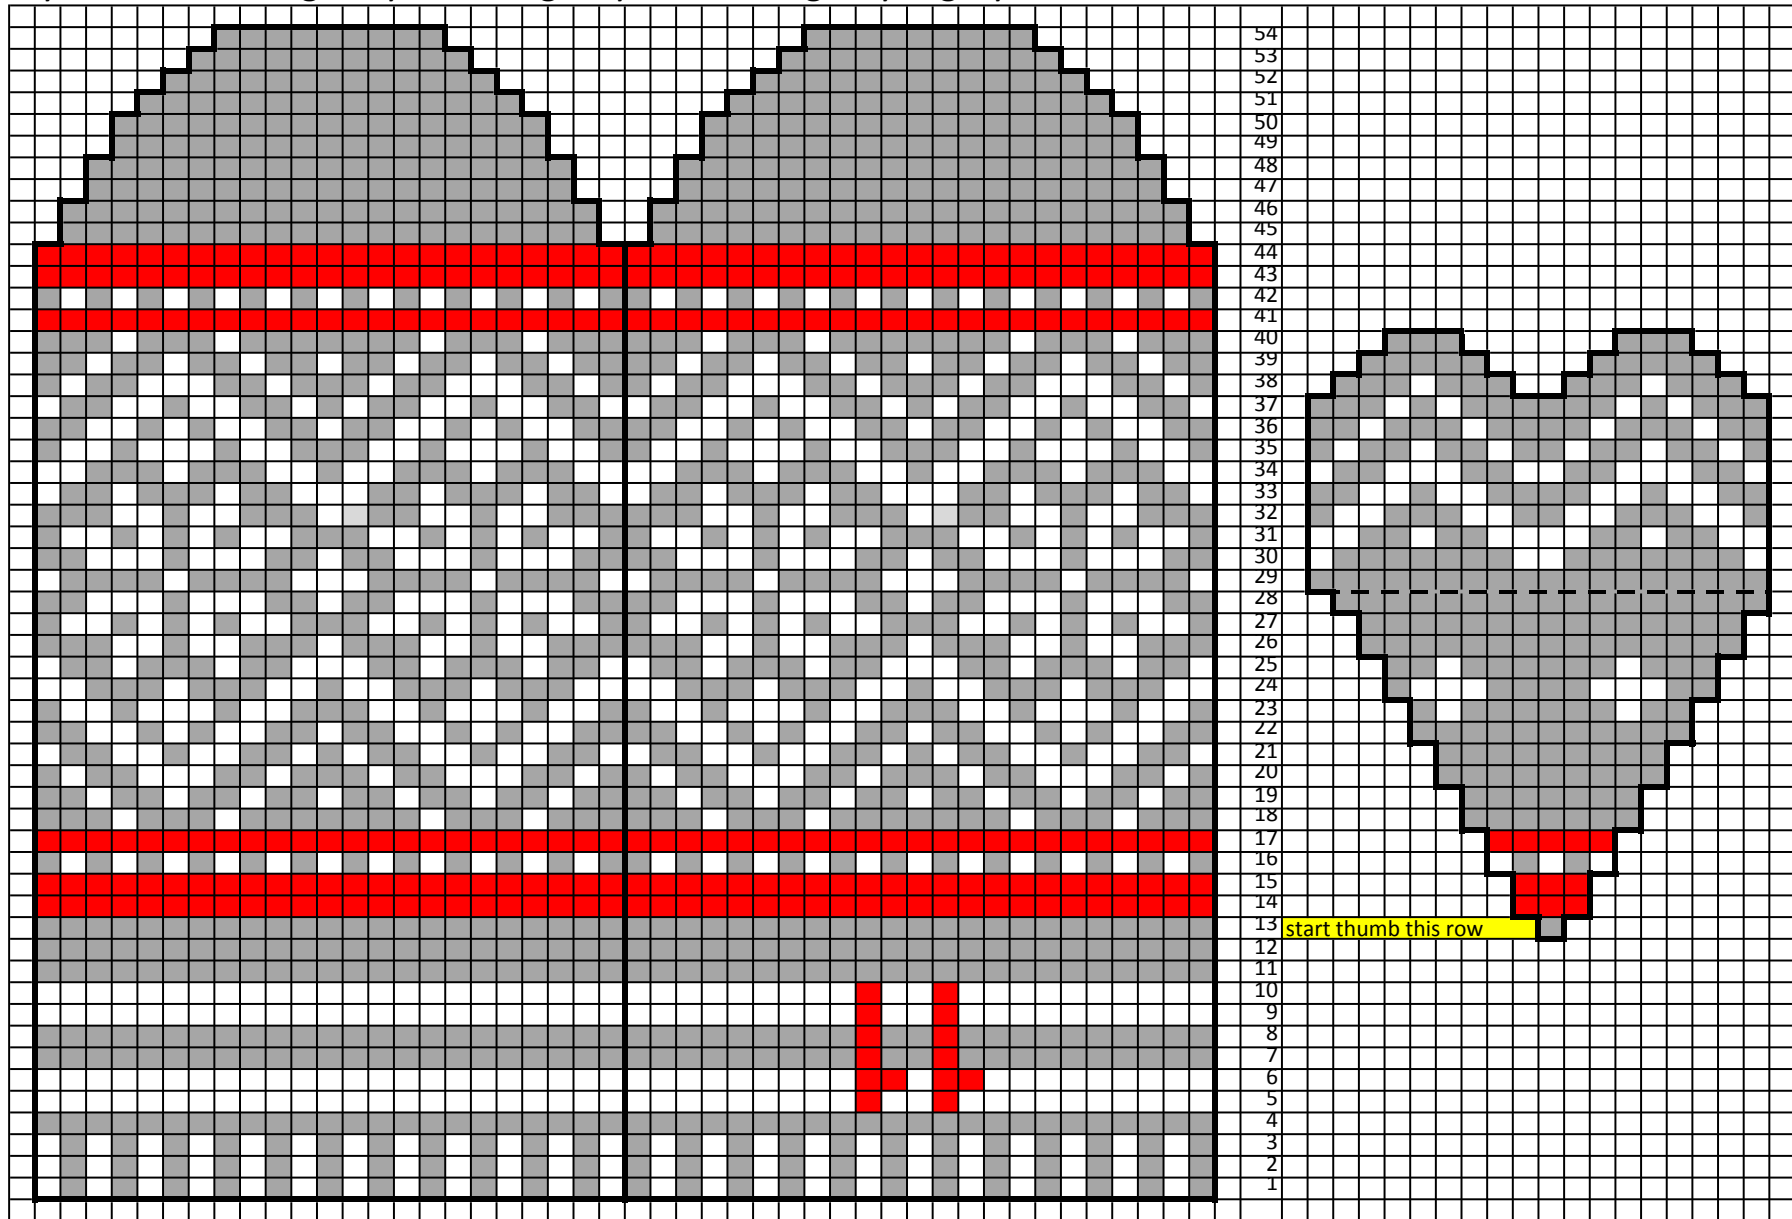

Mitten Advent Calendar - Mitten #11 by Kathy Lewinski

yarn amounts: 2g/9.5yds red, 3g/13yds white, 4g/19yrd grey

Copyright 2015 Kathy Lewinski JustCraftyEnough.com

Do not duplicate for distribution, post pdf for download, sell or teach without permission