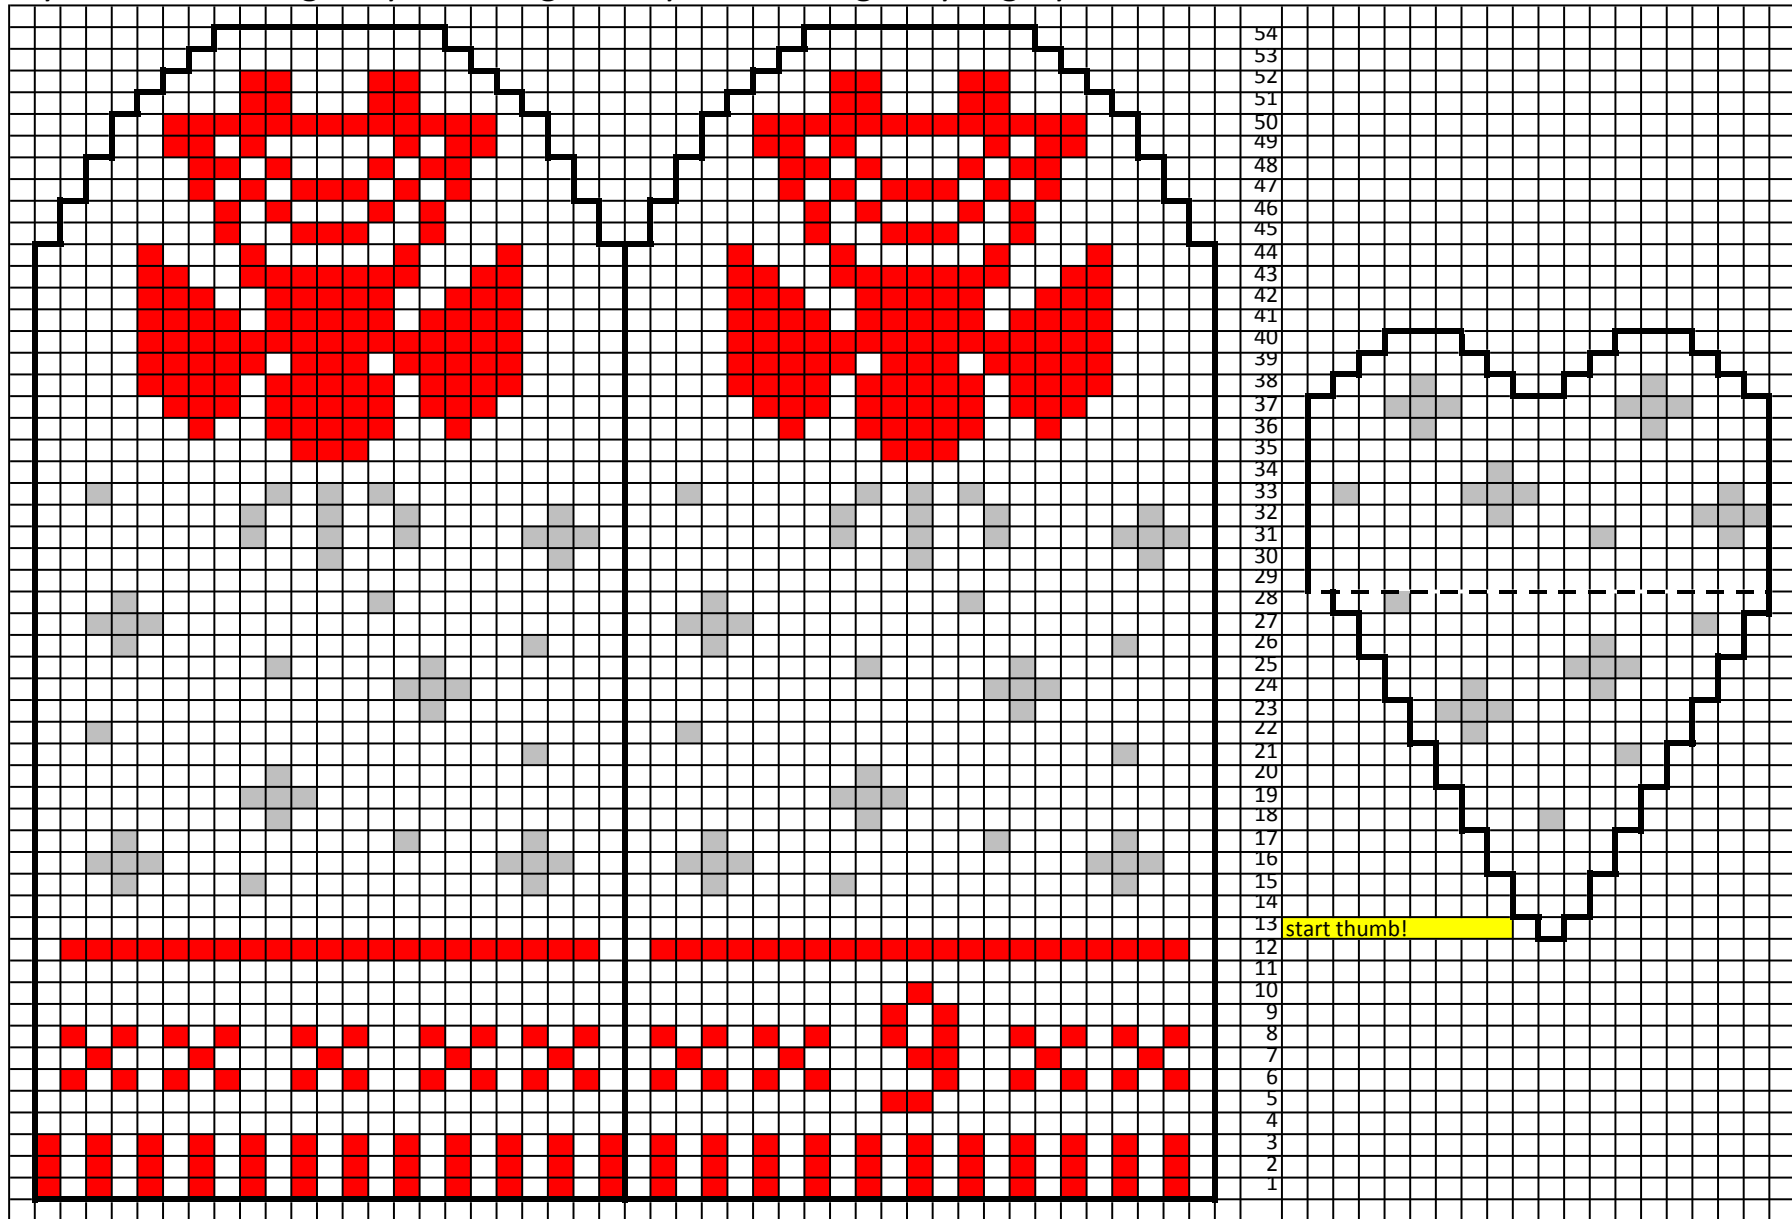

Mitten Advent Calendar - Mitten #6 by Kathy Lewinski

yarn amounts: 2g/9.5yds red, 7g/32.25yds white, 2g/9.5yds grey

Copyright 2015 Kathy Lewinski JustCraftyEnough.com

Do not duplicate for distribution, post pdf for download, sell or teach without permission