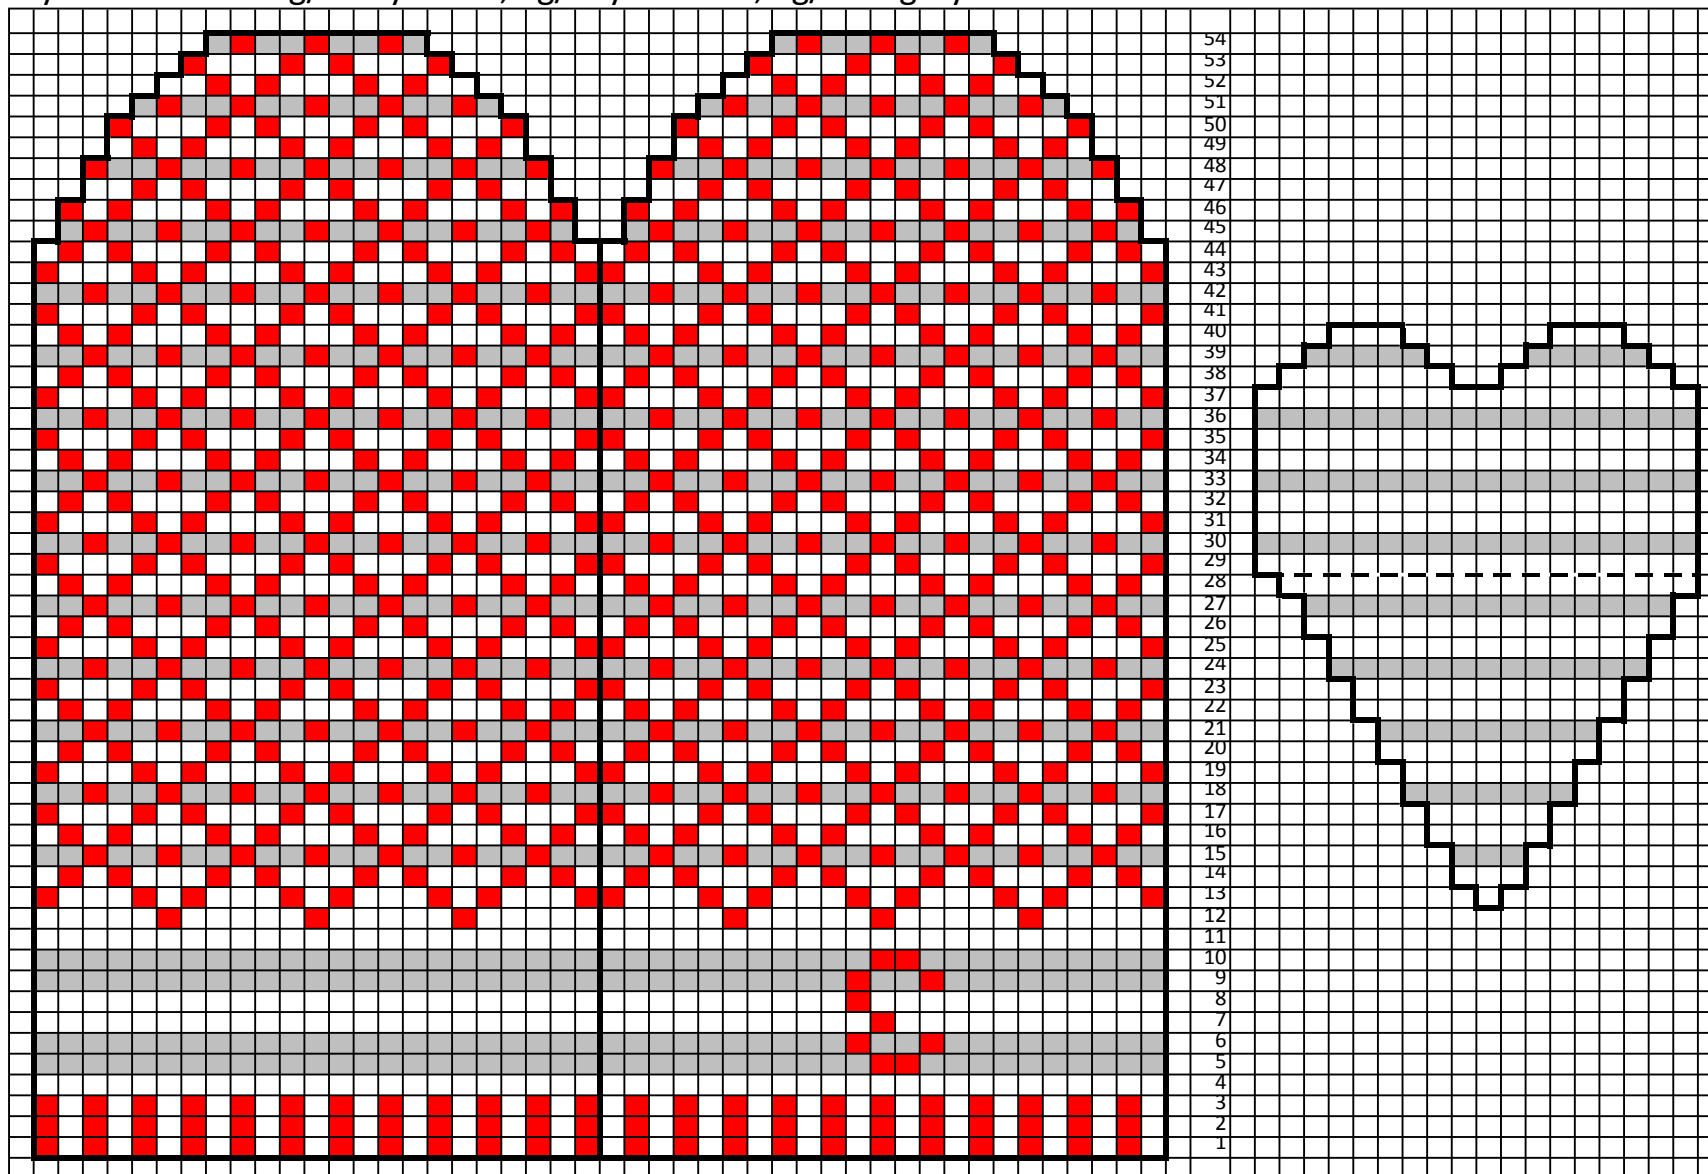

Mitten Advent Calendar - Mitten #3 by Kathy Lewinski

yarn amounts: 2g/9.25yds red, 5g/23yds white, 2g/9.25 grey

Copyright 2015 Kathy Lewinski JustCraftyEnough.com

Do not duplicate for distribution, post pdf for download, sell or teach without permission