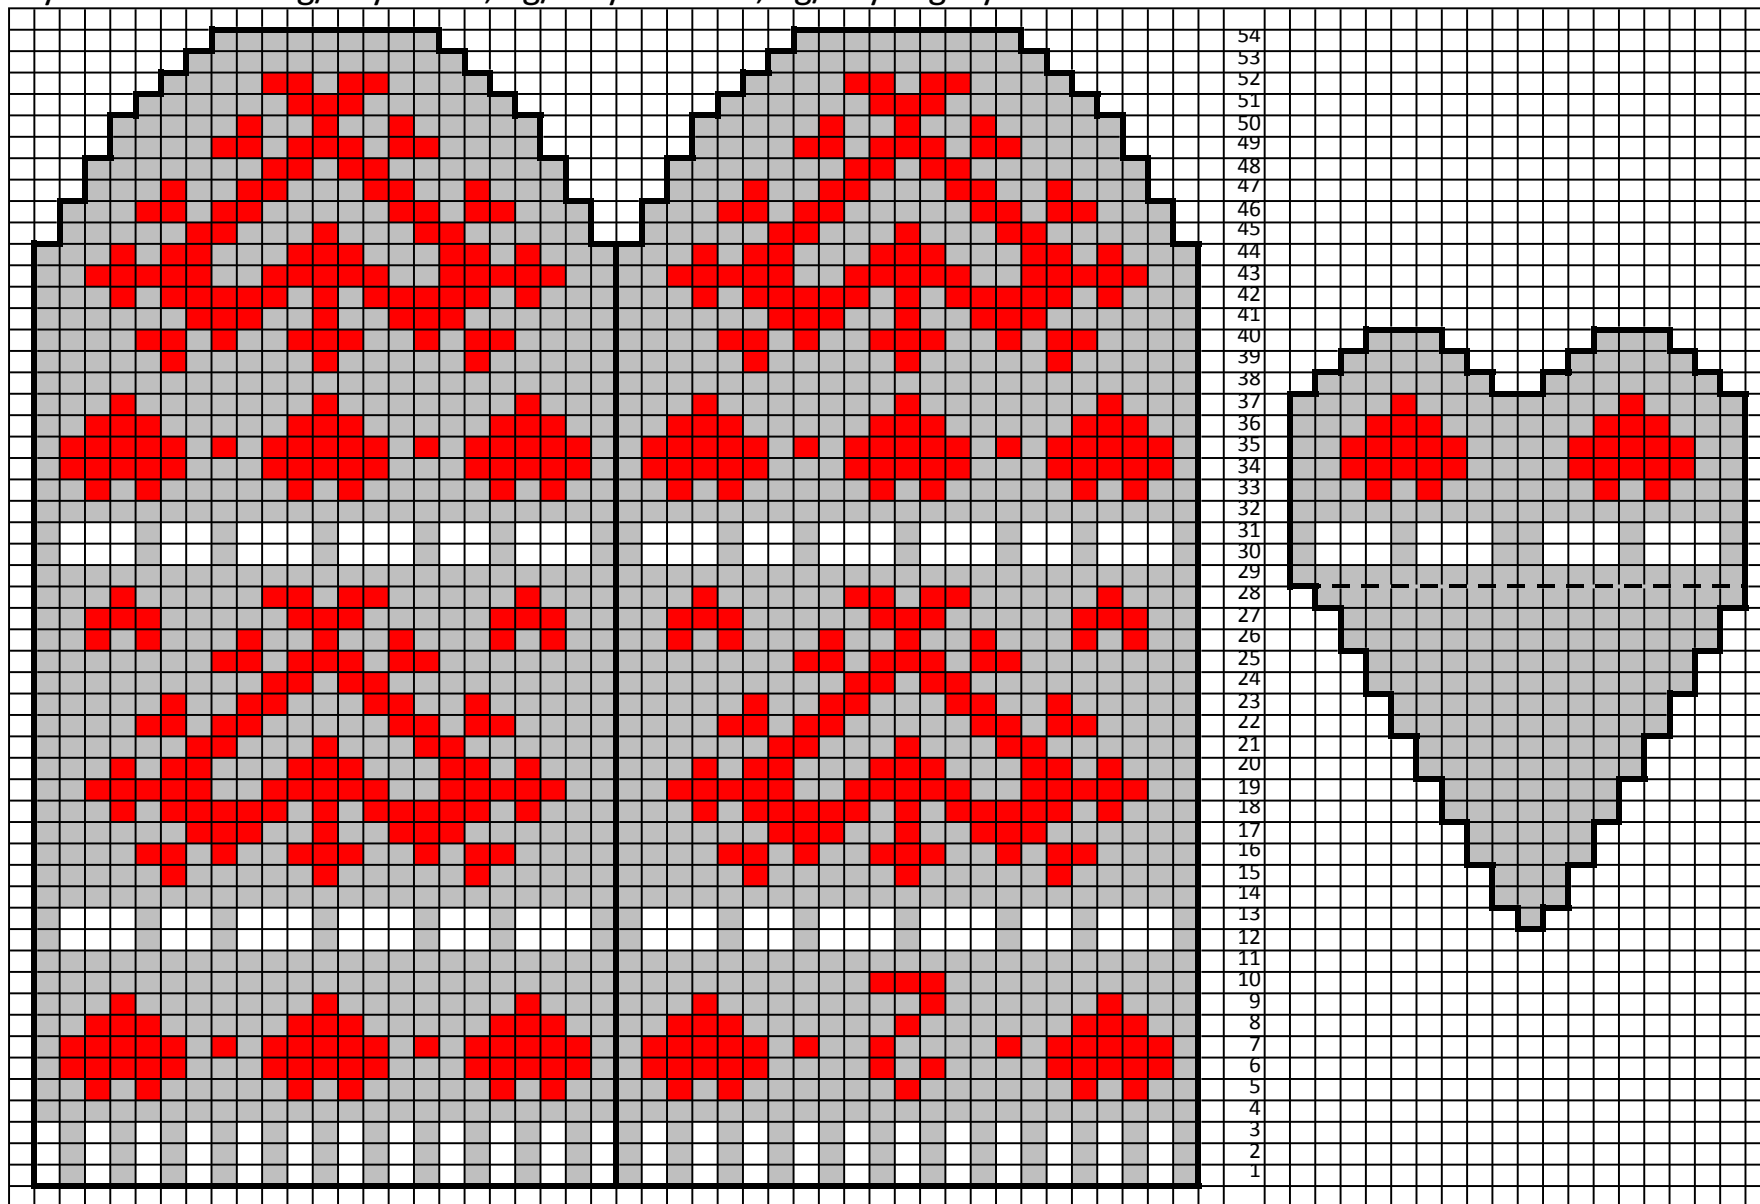

Mitten Advent Calendar - Mitten #2 by Kathy Lewinski

yarn amounts: 3g/14yds red, 1g/4.5yds white, 5g/23yds grey

Copyright 2015 Kathy Lewinski JustCraftyEnough.com

Do not duplicate for distribution, post pdf for download, sell or teach without permission